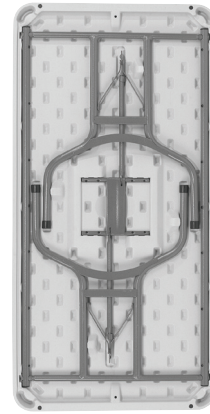

LIGHTWEIGHT FOLDING FURNITURE

BT3000 SERIES

MODEL #BT60R

USE WITH
TABLE TRUCK
DY60R
SEE PAGE 27
FOR SPECIFICATIONS

NEAT FOLDED UNDERSIDE
SHOWING LEGS, CROSSBARS
& STEEL CHANNELS

MODEL #BT3072

EXTRA-STABLE
GRAVITY LOCK

USE WITH
TABLE TRUCK
DY3072
SEE PAGE 27
FOR SPECIFICATIONS

CONTOURED
SEAT AND BACK
FOR COMFORT

STAIN-RESISTANT
HIGH QUALITY
BLOW-MOLDED RESIN

SOFT RADIUS EDGES

TEXTURED
POWDER-COATED
FRAME

2 CROSSBRACES
FOR STABILITY

USE WITH
CHAIR TRUCK
#84, DY35 or DY50
SEE PAGE 25,27
FOR SPECIFICATIONS

MODEL #602

SPECKLED GREY
SEAT/BACK

GRAY TEXTURED FRAME

LIGHTWEIGHT FOLDING TABLES

The perfect solution for your banquet & cafeteria use – indoor or outdoor, or any other application that calls for affordable, lightweight, weatherproof, and highly durable folding tables. Can withstand heat up to 212° Fahrenheit.

Tables are 29.25"H and come in four tabletop sizes. Our 60" and 72" rectangular sizes feature a 1.75"-thick top while the 96" rectangular and 60" round feature a 2"-thick table top. Tabletop in lightly speckled Gray with matching Gray textured powder coated legs — now in 17-gauge strength. Rectangular tables feature wishbone legs, round tables feature straight legs.