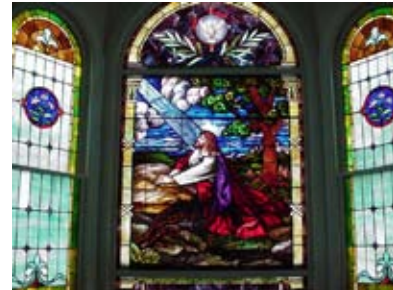

Theater Seating and Church Pews

ChurchTheaterSeats.com NewPews.com

Wall Plaques

34" H x 46"W

"Amazing Grace" carved in wood

Marble Pulpit Furniture

MarblePulpits.com

Stained Glass