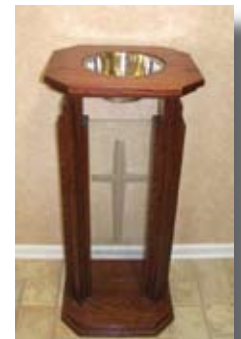

VICTORY STYLE PULPITS

*Designed for the Evangelical
Church Pastor!*

#300 Victory Pulpit - 48" W x 48" H x 18" D
#405 Communion Table - 54" W x 32" H x 22" D

Victory in Jesus!

PROCLAIMER SERIES CONTEMPORARY PULPITS

The Proclaimer Series offers Solid Oak Quality with Your choice of the standard 3 Cross Logo or Your Custom Logo in the center.

PULPITS

#701 Proclaimer – 36" Wide x 18" Deep
#702 Proclaimer – 54" Wide with wings. 36" x 18" Top
#703 Proclaimer – 84" Wide with wings. 42" x 21" Top

TABLES

#705 Proclaimer Table – 50" Wide - Use with Proclaimer 1
#707 Proclaimer Table – 70" Wide - Use with Proclaimer 1, 2, or 3

709 Font