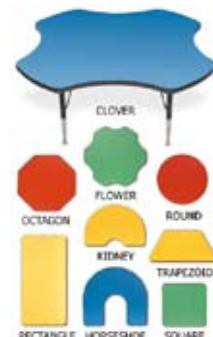

60" Round Table

Classroom Tables

Visit SundaySchoolFurniture.com for Current Styles and Prices