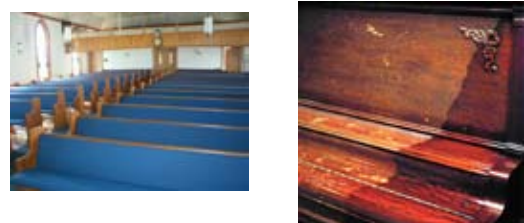

PadMyPews.com

Sell Your Used Pews or other Church Items

UsedChurchFurniture.com