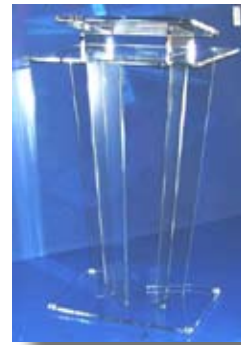

# ACRYLIC PODIUMS

**St. Paul Podium**  
46" H x 36" W  
Three Cross Logo and  
Shelf included

**Jubilee Podium**  
45" H x 24" W  
Acrylic with Aluminum  
Corners

**Fellowship Podium**  
45" H x 27" W  
Shelf included