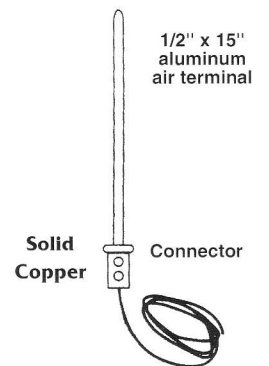

OCTAGON PANEL w/CROSS
22"

ROUND PANEL w/CROSS
22"

ROUND PANEL w/PRAYING HANDS
(Dove and Octagonal Panel Available)

KEYBLOCK
22"

KEYBLOCK w/K-Glas & Grids
22"

ALUMINUM STEEPLE CROSS
3', 4' or 5' H
Optional Steeple Cross can be added to any Steeple Model. (8" Ball Also Available)

OPTIONAL LIGHTNING CABLE