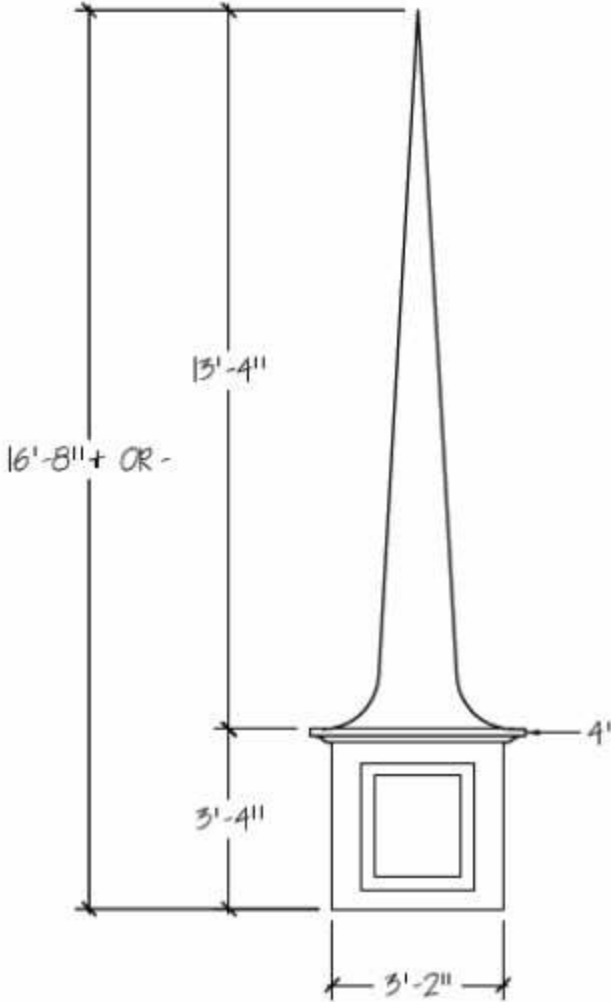

MODEL 3614-S

MODEL 3614-S-KG

MODEL 3614-S-L

MODEL 3614-S

MODEL 3615-S

MODEL 3816-5

MODEL 3816-S-L

MODEL 4219-5

MODEL 4421-0

MODEL 4520-5

MODEL 4520-S-KG

MODEL 6024-S-L  
APPROXIMATELY 550 LBS.

MODEL  
6021-S-L

MODEL  
6023-S-W/C  
APPROXIMATELY 510 LBS.

STEEPLE STORE – A DIVISION OF CHURCH FURNITURE STORE 1-800-639-7397  
[www.SteepleStore.com](http://www.SteepleStore.com) Small Church Steeple Flyer (14' to 24' tall)