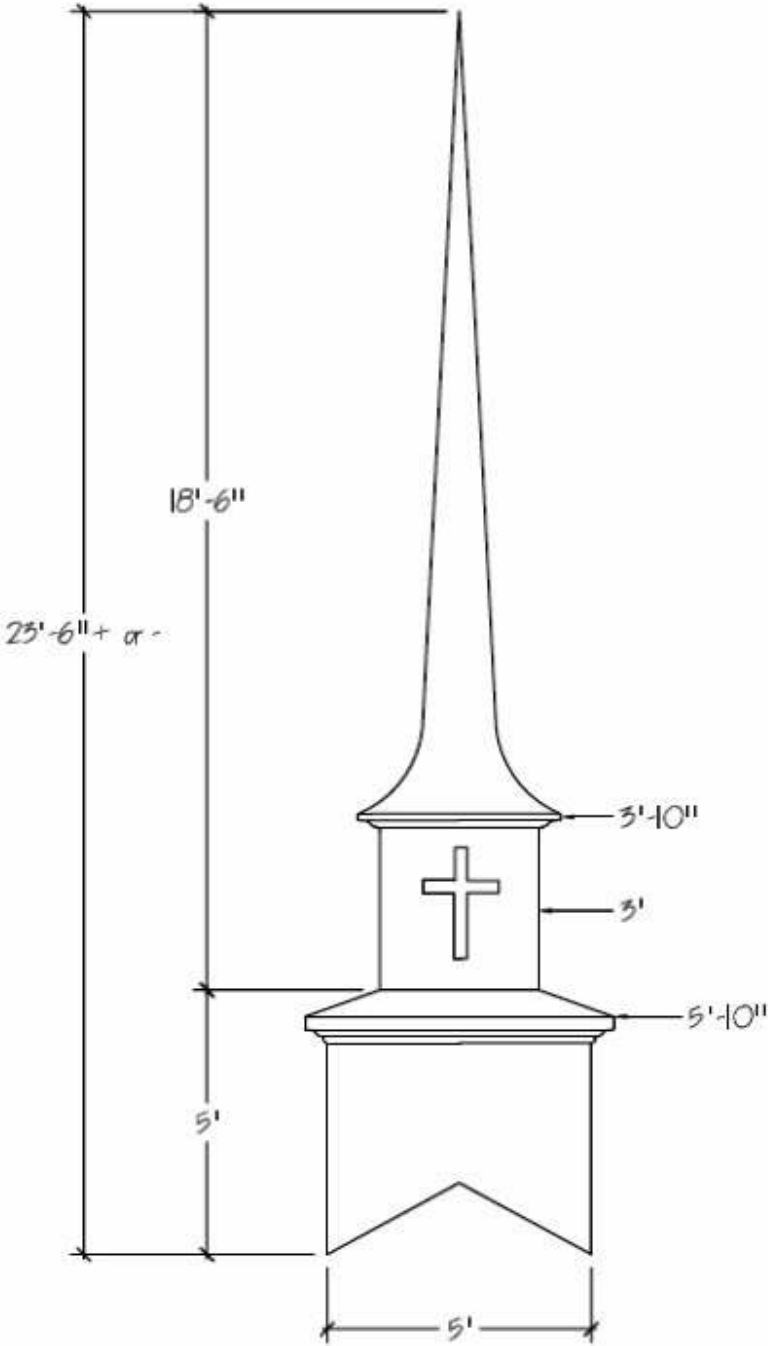

MODEL 4421-0

MODEL 4520-5

MODEL 4520-S-KG

MODEL 6024-S-L  
APPROXIMATELY 550 LBS.

MODEL  
6021-S-L

MODEL  
6023-S-W/C  
APPROXIMATELY 510 LBS.

STEEPLE STORE – A DIVISION OF CHURCH FURNITURE STORE 1-800-639-7397  
[www.SteepleStore.com](http://www.SteepleStore.com) Small Church Steeple Flyer (14' to 24' tall)