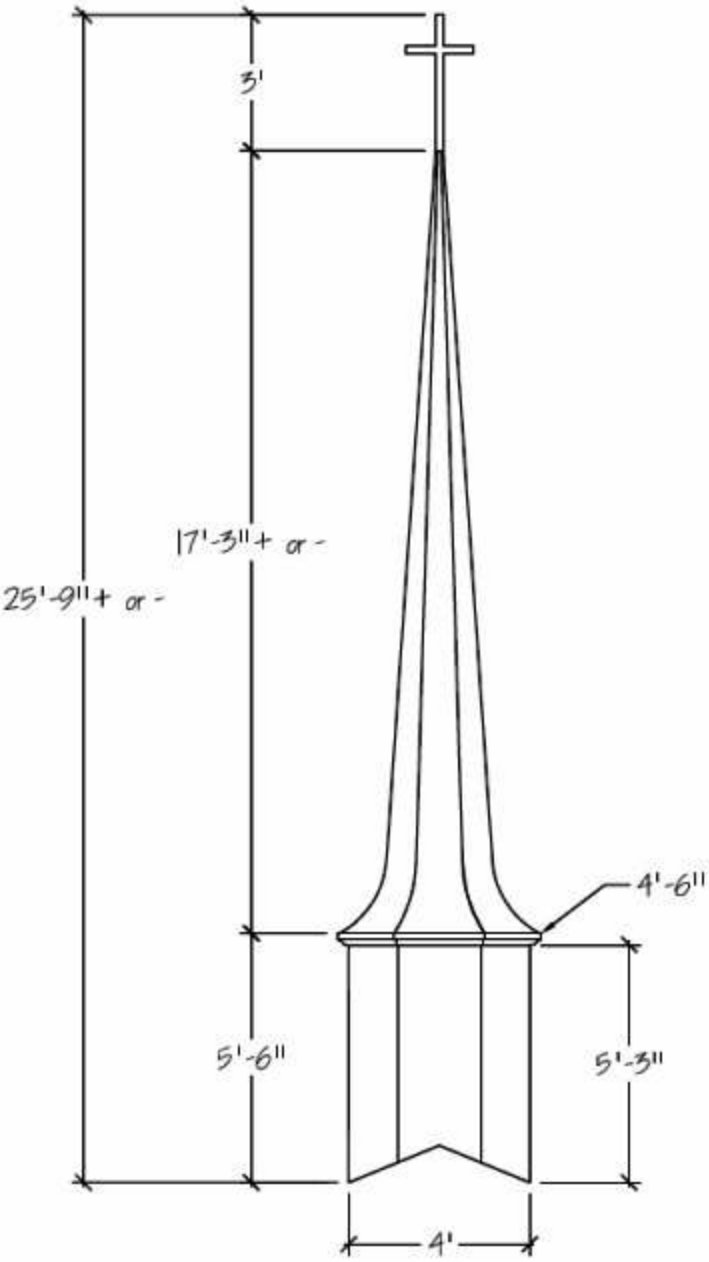

MODEL 4520-5  
WITH LOUVERS

MODEL 4823-5

MODEL 4823-S-L

MODEL 4823-5-0

MODEL 4824-O-KG  
WITH CROSS

MODEL 4824-0-L  
WITH CROSS

MODEL 4824-0  
WITH CROSS

MODEL 3614-S-KG

MODEL 3614-S

MODEL 3614-S-KG

MODEL 3614-S-L

MODEL 3614-S

MODEL 3615-S

MODEL 3816-5

MODEL 3816-S-L

MODEL 4219-5

MODEL 4421-0

MODEL 4520-5

MODEL 4520-S-KG

MODEL 6024-S-L  
APPROXIMATELY 550 LBS.

MODEL  
6021-S-L

MODEL  
6023-S-W/C  
APPROXIMATELY 510 LBS.

STEEPLE STORE – A DIVISION OF CHURCH FURNITURE STORE 1-800-639-7397  
[www.SteepleStore.com](http://www.SteepleStore.com) Small Church Steeple Flyer (14' to 24' tall)

MODEL 7224-S-KG  
APPROXIMATELY 800 LBS.

MODEL 7224-S-L  
APPROXIMATELY 800 LBS.