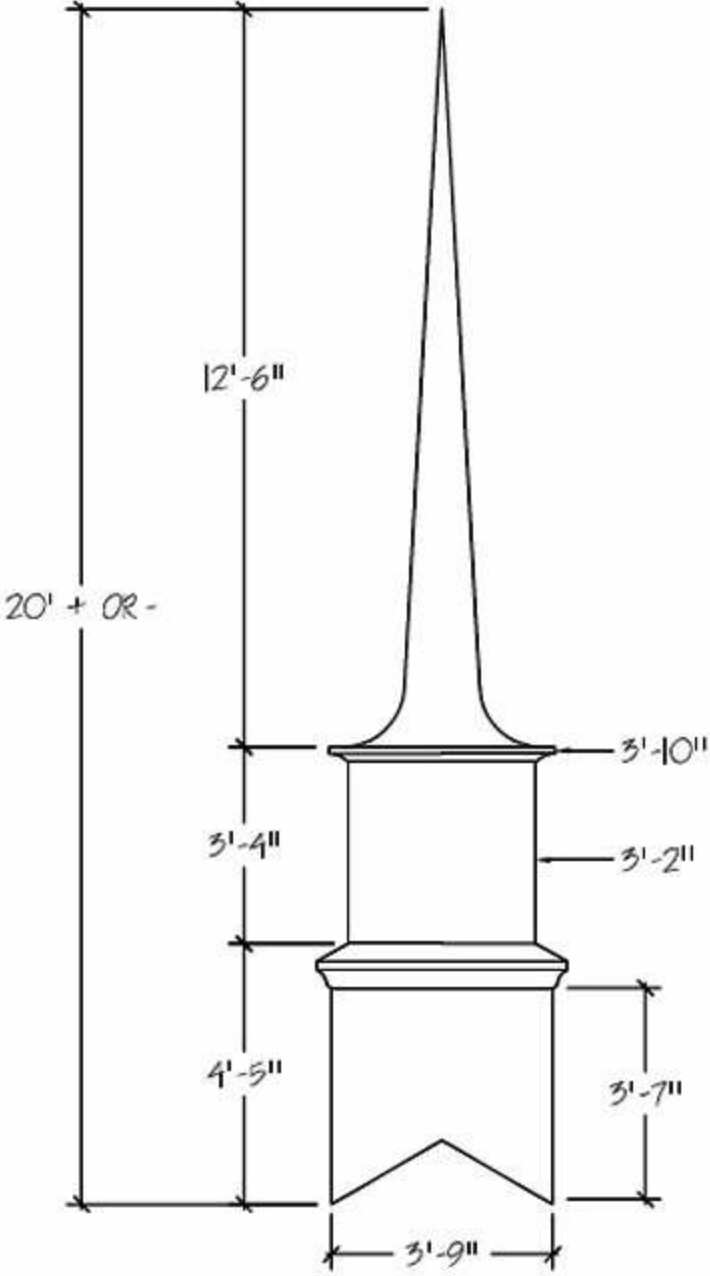

MODEL 3614-S

MODEL 3614-S-KG

MODEL 3614-S-L

MODEL 3614-S

MODEL 3615-S

MODEL 3816-5

MODEL 3816-S-L

MODEL 4219-5

MODEL 4421-0

MODEL 4520-5

MODEL 4520-S-KG

MODEL 6024-S-L  
APPROXIMATELY 550 LBS.

MODEL  
6021-S-L

MODEL  
6023-S-W/C  
APPROXIMATELY 510 LBS.

STEEPLE STORE – A DIVISION OF CHURCH FURNITURE STORE 1-800-639-7397  
[www.SteepleStore.com](http://www.SteepleStore.com) Small Church Steeple Flyer (14' to 24' tall)