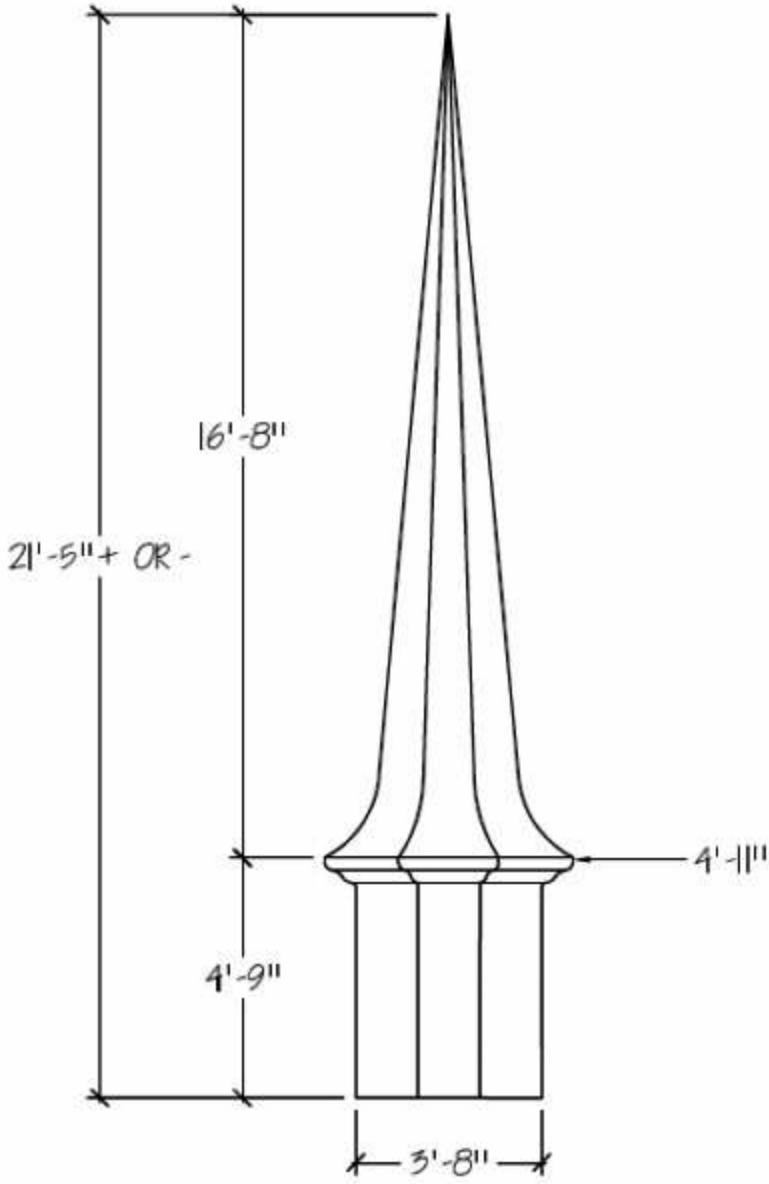

MODEL 3614-S

MODEL 3614-S-KG

MODEL 3614-S-L

MODEL 3614-S

MODEL 3615-S

MODEL 3816-5

MODEL 3816-S-L

MODEL 4219-5

MODEL 4421-0

MODEL 4520-5

MODEL 4520-S-KG

MODEL 6024-S-L  
APPROXIMATELY 550 LBS.

MODEL  
6021-S-L

MODEL  
6023-S-W/C  
APPROXIMATELY 510 LBS.

STEEPLE STORE – A DIVISION OF CHURCH FURNITURE STORE 1-800-639-7397  
[www.SteepleStore.com](http://www.SteepleStore.com) Small Church Steeple Flyer (14' to 24' tall)