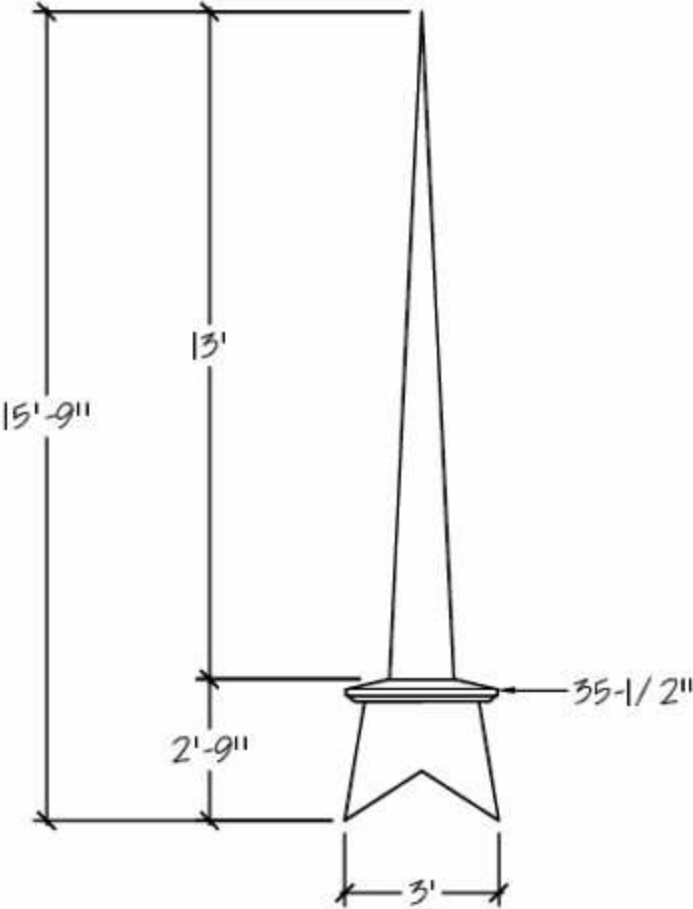

MODEL 3614-S

MODEL 3614-S-KG

MODEL 3614-S-L

MODEL 3614-S

MODEL 3615-S

MODEL 3816-5

MODEL 3816-S-L

MODEL 4219-5

MODEL 4421-0

MODEL 4520-5

MODEL 4520-S-KG

MODEL 6024-S-L  
APPROXIMATELY 550 LBS.

MODEL  
6021-S-L

MODEL  
6023-S-W/C  
APPROXIMATELY 510 LBS.

STEEPLE STORE – A DIVISION OF CHURCH FURNITURE STORE 1-800-639-7397  
[www.SteepleStore.com](http://www.SteepleStore.com) Small Church Steeple Flyer (14' to 24' tall)

MODEL 7224-S-KG  
APPROXIMATELY 800 LBS.

MODEL 7224-S-L  
APPROXIMATELY 800 LBS.