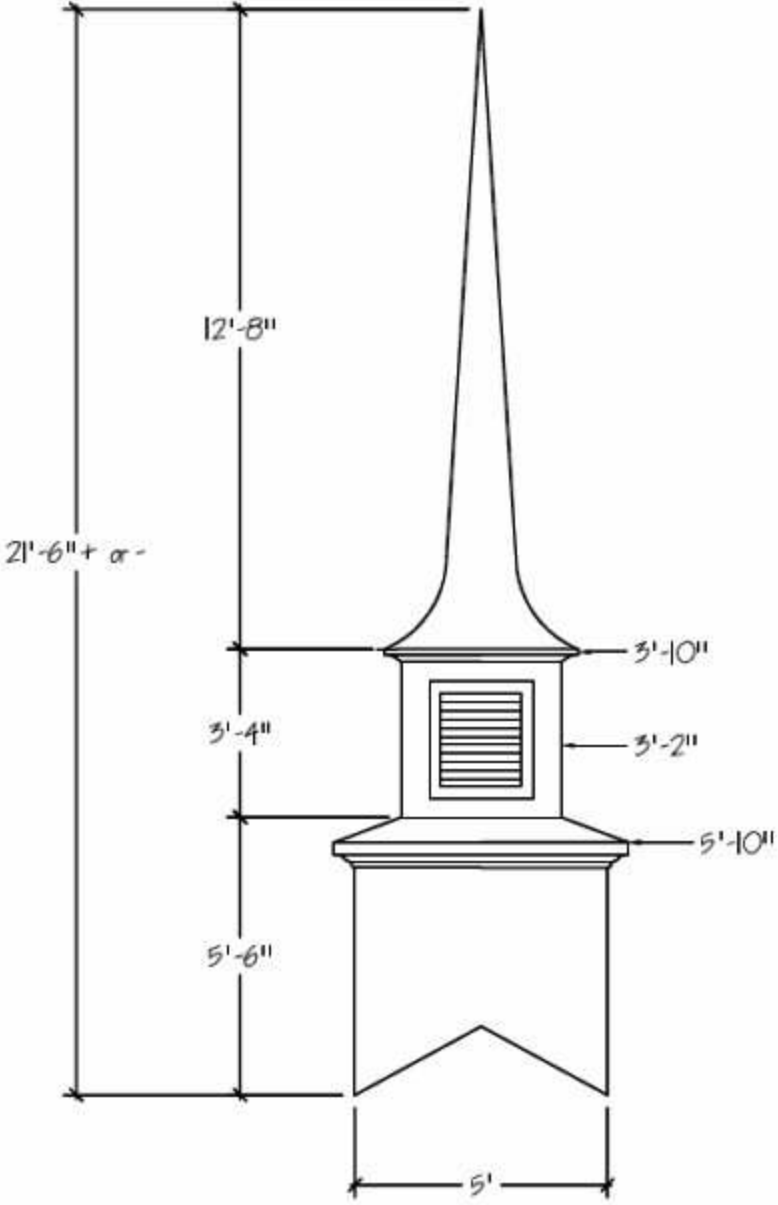

MODEL 4421-0

MODEL 4520-5

MODEL 4520-S-KG

MODEL 6024-S-L  
APPROXIMATELY 550 LBS.

MODEL  
6021-S-L

MODEL  
6023-S-W/C  
APPROXIMATELY 510 LBS.

STEEPLE STORE – A DIVISION OF CHURCH FURNITURE STORE 1-800-639-7397  
[www.SteepleStore.com](http://www.SteepleStore.com) Small Church Steeple Flyer (14' to 24' tall)