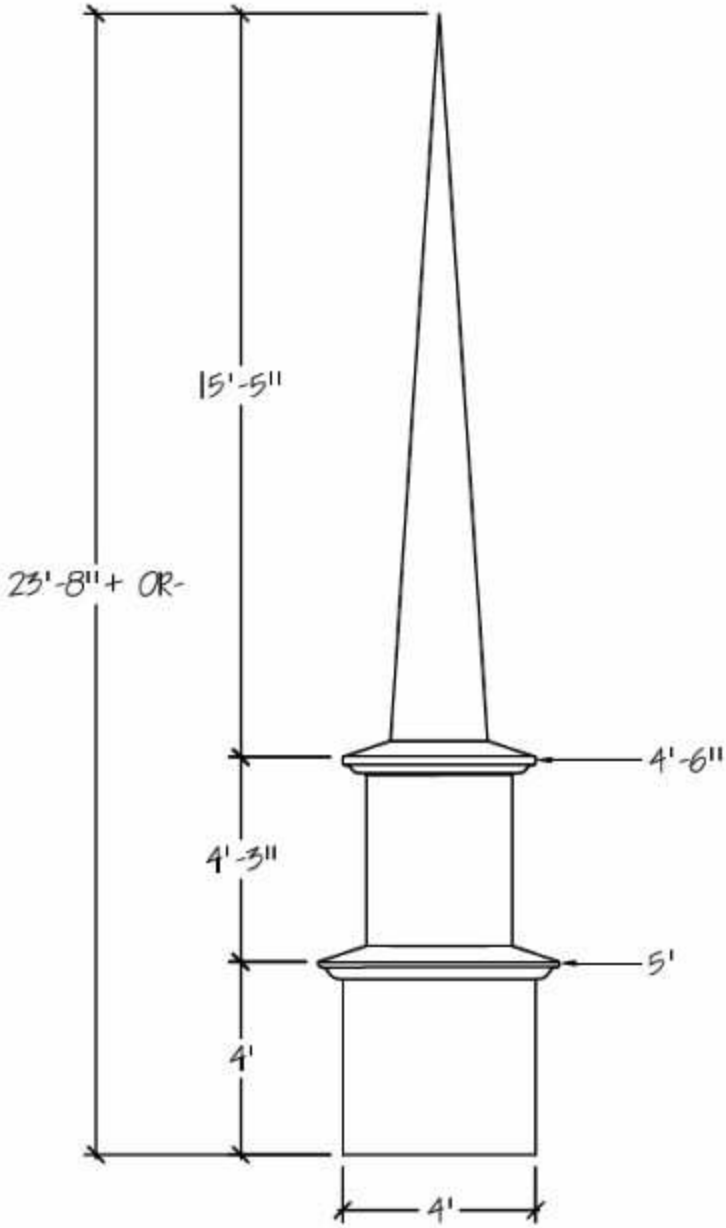

MODEL 4520-5  
WITH LOUVERS

MODEL 4823-5

MODEL 4823-S-L

MODEL 4823-5-0

MODEL 4824-O-KG  
WITH CROSS

MODEL 4824-0-L  
WITH CROSS

MODEL 4824-0  
WITH CROSS

MODEL 3614-S-KG

MODEL 3614-S

MODEL 3614-S-KG

MODEL 3614-S-L

MODEL 3614-S

MODEL 3615-S

MODEL 3816-5

MODEL 3816-S-L

MODEL 4219-5

MODEL 4421-0

MODEL 4520-5

MODEL 4520-S-KG

MODEL 6024-S-L  
APPROXIMATELY 550 LBS.

MODEL  
6021-S-L

MODEL  
6023-S-W/C  
APPROXIMATELY 510 LBS.

STEEPLE STORE – A DIVISION OF CHURCH FURNITURE STORE 1-800-639-7397  
[www.SteepleStore.com](http://www.SteepleStore.com) Small Church Steeple Flyer (14' to 24' tall)

MODEL 7224-S-KG  
APPROXIMATELY 800 LBS.

MODEL 7224-S-L  
APPROXIMATELY 800 LBS.