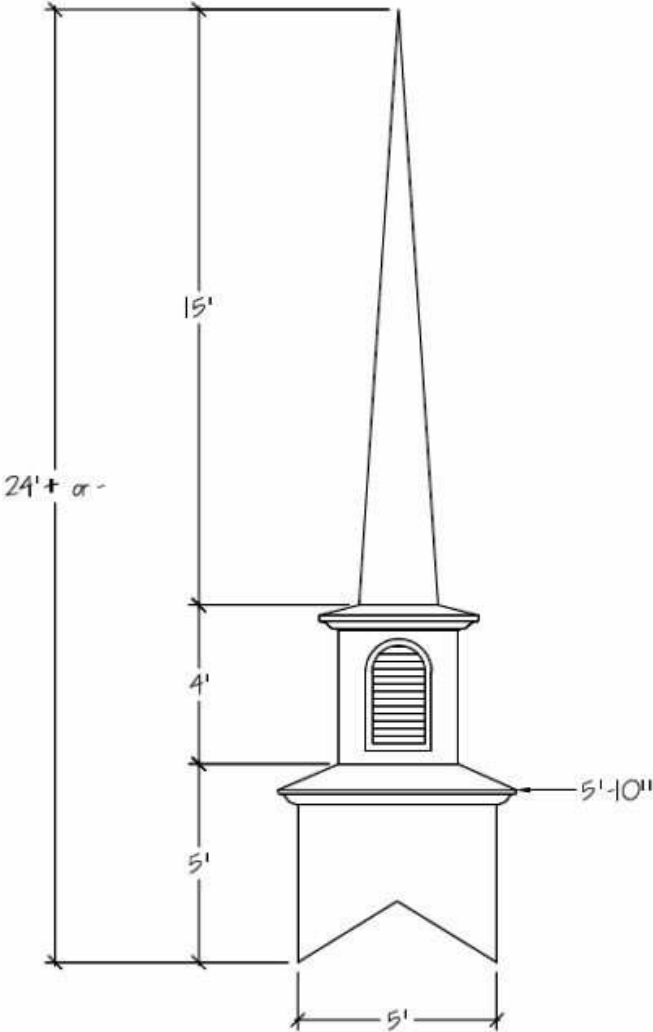

MODEL 3614-S

MODEL 3614-S-KG

MODEL 3614-S-L

MODEL 3614-S

MODEL 3615-S

MODEL 3816-5

MODEL 3816-S-L

MODEL 4219-5

MODEL 4421-0

MODEL 4520-5

MODEL 4520-S-KG

MODEL 6024-S-L  
APPROXIMATELY 550 LBS.

MODEL  
6021-S-L

MODEL  
6023-S-W/C  
APPROXIMATELY 510 LBS.

STEEPLE STORE – A DIVISION OF CHURCH FURNITURE STORE 1-800-639-7397  
[www.SteepleStore.com](http://www.SteepleStore.com) Small Church Steeple Flyer (14' to 24' tall)