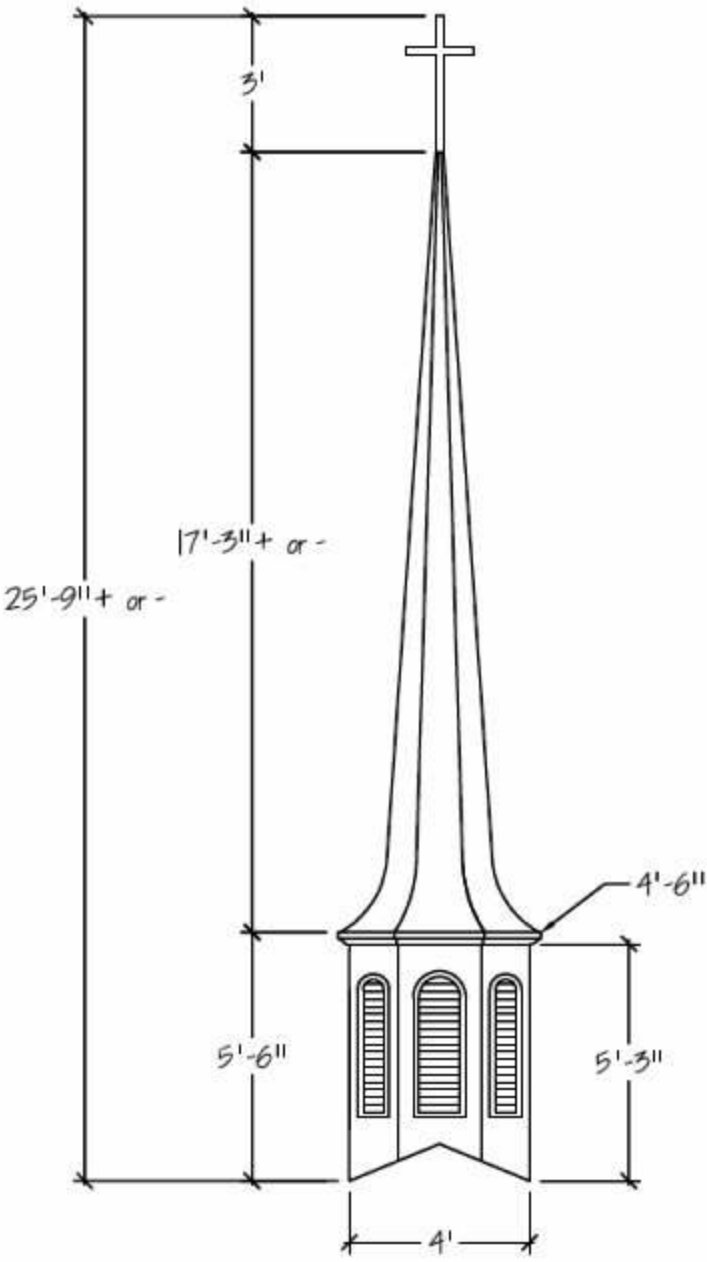

MODEL 4520-5  
WITH LOUVERS

MODEL 4823-5

MODEL 4823-S-L

MODEL 4823-5-0

MODEL 4824-O-KG  
WITH CROSS

MODEL 4824-0-L  
WITH CROSS

MODEL 4824-0  
WITH CROSS

MODEL 3614-S-KG

MODEL 3614-S

MODEL 3614-S-KG

MODEL 3614-S-L

MODEL 3614-S

MODEL 3615-S

MODEL 3816-5

MODEL 3816-S-L

MODEL 4219-5

MODEL 4421-0

MODEL 4520-5

MODEL 4520-S-KG

MODEL 6024-S-L  
APPROXIMATELY 550 LBS.

MODEL  
6021-S-L

MODEL  
6023-S-W/C  
APPROXIMATELY 510 LBS.

STEEPLE STORE – A DIVISION OF CHURCH FURNITURE STORE 1-800-639-7397  
[www.SteepleStore.com](http://www.SteepleStore.com) Small Church Steeple Flyer (14' to 24' tall)