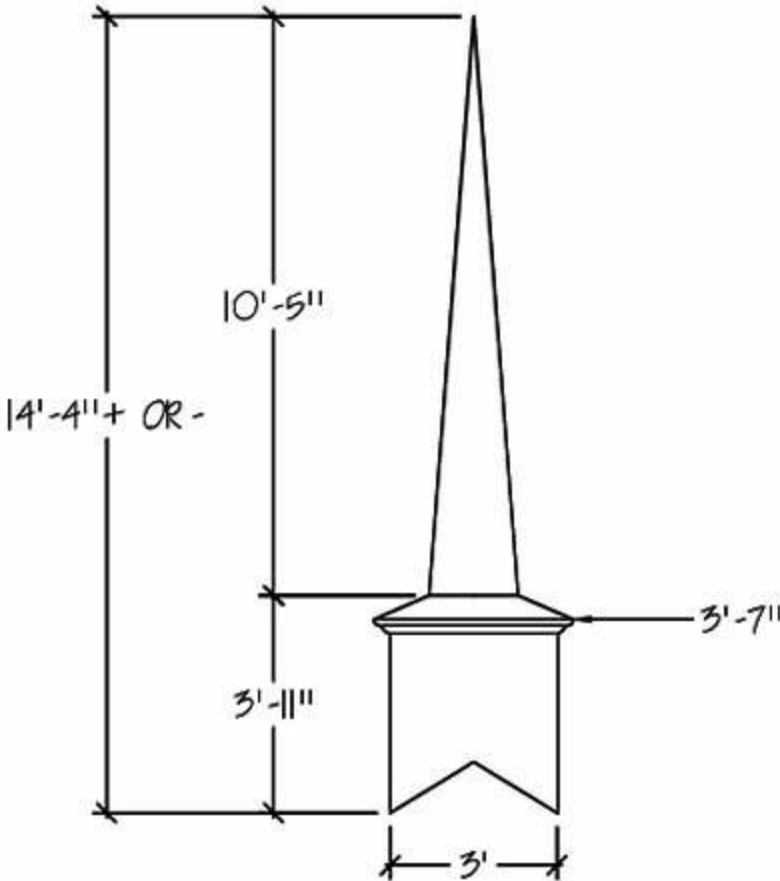

MODEL 4520-5  
WITH LOUVERS

MODEL 4823-5

MODEL 4823-S-L

MODEL 4823-5-0

MODEL 4824-O-KG  
WITH CROSS

MODEL 4824-0-L  
WITH CROSS

MODEL 4824-0  
WITH CROSS

MODEL 3614-S-KG

MODEL 4421-0

MODEL 4520-5

MODEL 4520-S-KG

MODEL 6024-S-L  
APPROXIMATELY 550 LBS.

MODEL  
6021-S-L

MODEL  
6023-S-W/C  
APPROXIMATELY 510 LBS.

STEEPLE STORE – A DIVISION OF CHURCH FURNITURE STORE 1-800-639-7397  
[www.SteepleStore.com](http://www.SteepleStore.com) Small Church Steeple Flyer (14' to 24' tall)

MODEL 7224-S-KG  
APPROXIMATELY 800 LBS.

MODEL 7224-S-L  
APPROXIMATELY 800 LBS.