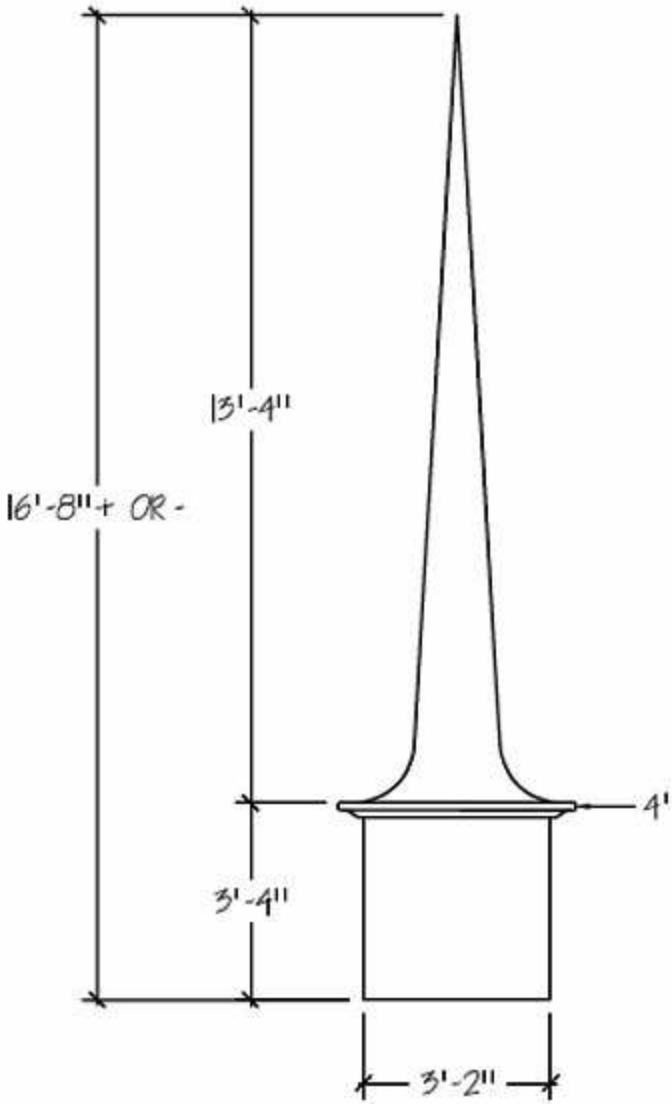

MODEL 3614-S

MODEL 3614-S-KG

MODEL 3614-S-L

MODEL 3614-S

MODEL 3615-S

MODEL 3816-5

MODEL 3816-S-L

MODEL 4219-5

MODEL 4421-0

MODEL 4520-5

MODEL 4520-S-KG

MODEL 6024-S-L  
APPROXIMATELY 550 LBS.

MODEL  
6021-S-L

MODEL  
6023-S-W/C  
APPROXIMATELY 510 LBS.

STEEPLE STORE – A DIVISION OF CHURCH FURNITURE STORE 1-800-639-7397  
[www.SteepleStore.com](http://www.SteepleStore.com) Small Church Steeple Flyer (14' to 24' tall)