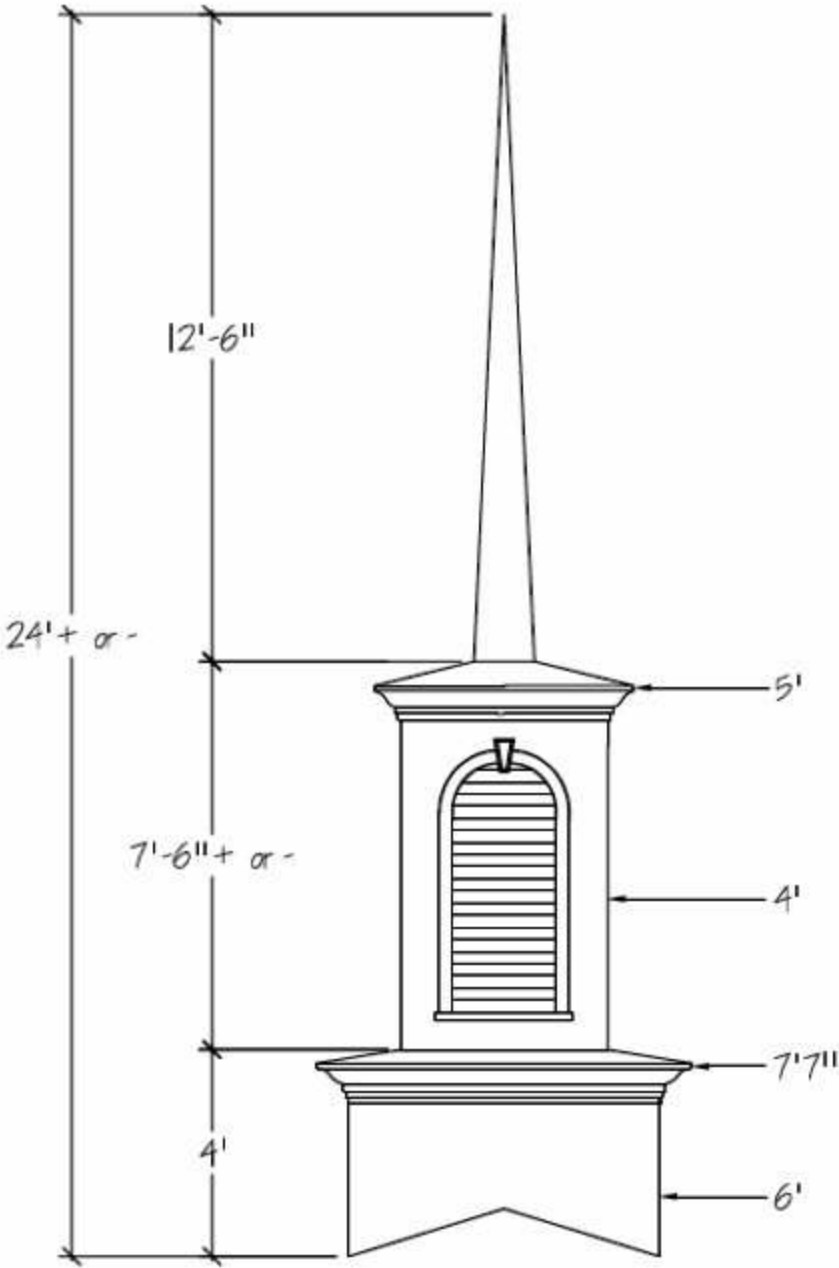

MODEL 7224-S-KG
APPROXIMATELY 800 LBS.

MODEL 7224-S-L
APPROXIMATELY 800 LBS.