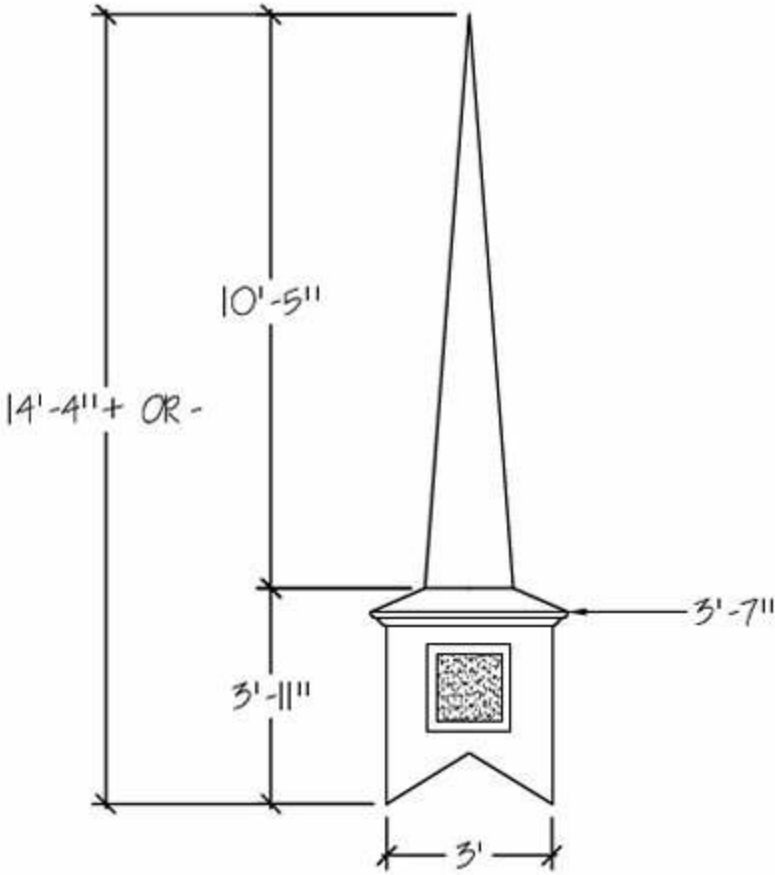

MODEL 4520-5  
WITH LOUVERS

MODEL 4823-5

MODEL 4823-S-L

MODEL 4823-5-0

MODEL 4824-O-KG  
WITH CROSS

MODEL 4824-0-L  
WITH CROSS

MODEL 4824-0  
WITH CROSS

MODEL 3614-S-KG

MODEL 3614-S

MODEL 3614-S-KG

MODEL 3614-S-L

MODEL 3614-S

MODEL 3615-S

MODEL 3816-5

MODEL 3816-S-L

MODEL 4219-5

MODEL 4421-0

MODEL 4520-5

MODEL 4520-S-KG

MODEL 6024-S-L  
APPROXIMATELY 550 LBS.

MODEL  
6021-S-L

MODEL  
6023-S-W/C  
APPROXIMATELY 510 LBS.

STEEPLE STORE – A DIVISION OF CHURCH FURNITURE STORE 1-800-639-7397  
[www.SteepleStore.com](http://www.SteepleStore.com) Small Church Steeple Flyer (14' to 24' tall)

MODEL 7224-S-KG  
APPROXIMATELY 800 LBS.

MODEL 7224-S-L  
APPROXIMATELY 800 LBS.