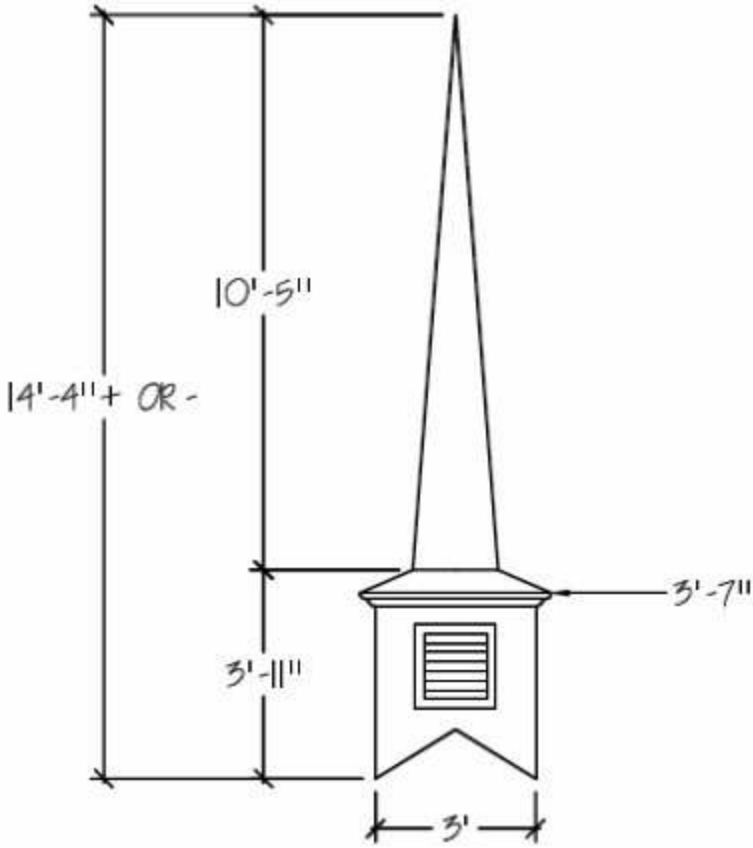

MODEL 3614-S-KG