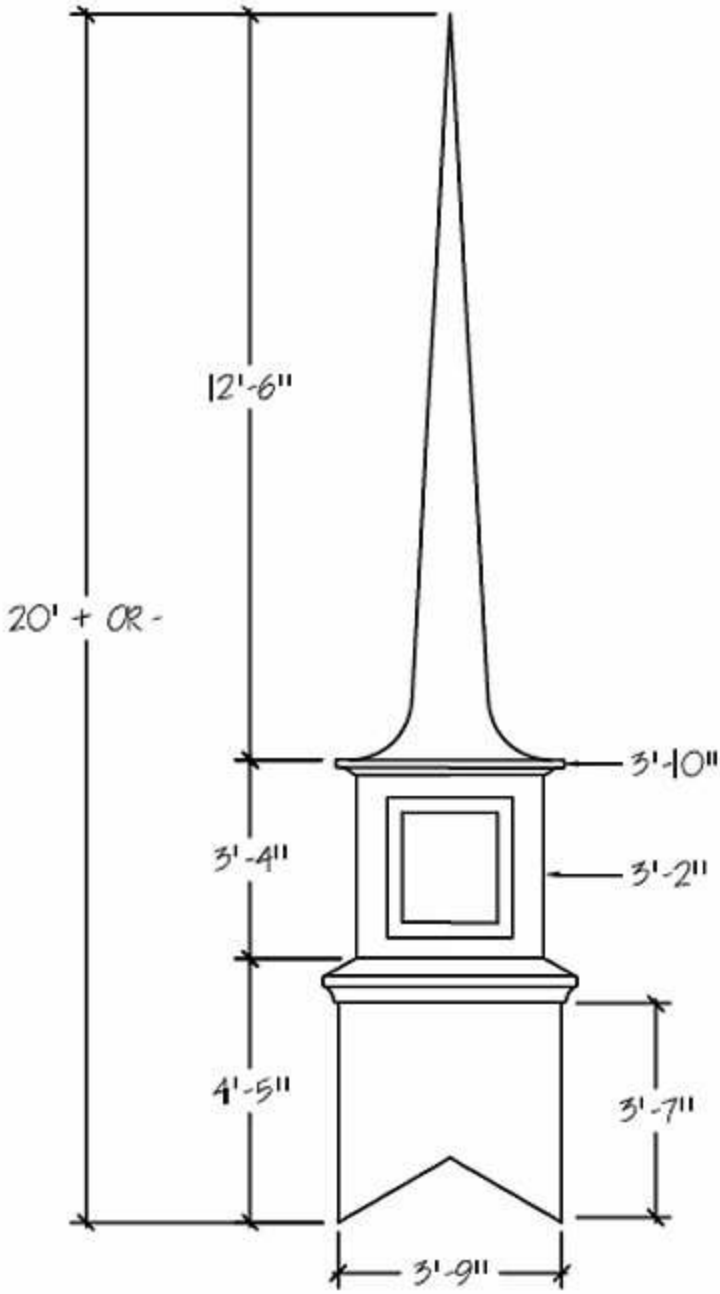

MODEL 3614-S

MODEL 3614-S-KG

MODEL 3614-S-L

MODEL 3614-S

MODEL 3615-S

MODEL 3816-5

MODEL 3816-S-L

MODEL 4219-5

MODEL 4421-0

MODEL 4520-5

MODEL 4520-S-KG

MODEL 6024-S-L  
APPROXIMATELY 550 LBS.

MODEL  
6021-S-L

MODEL  
6023-S-W/C  
APPROXIMATELY 510 LBS.

STEEPLE STORE – A DIVISION OF CHURCH FURNITURE STORE 1-800-639-7397  
[www.SteepleStore.com](http://www.SteepleStore.com) Small Church Steeple Flyer (14' to 24' tall)