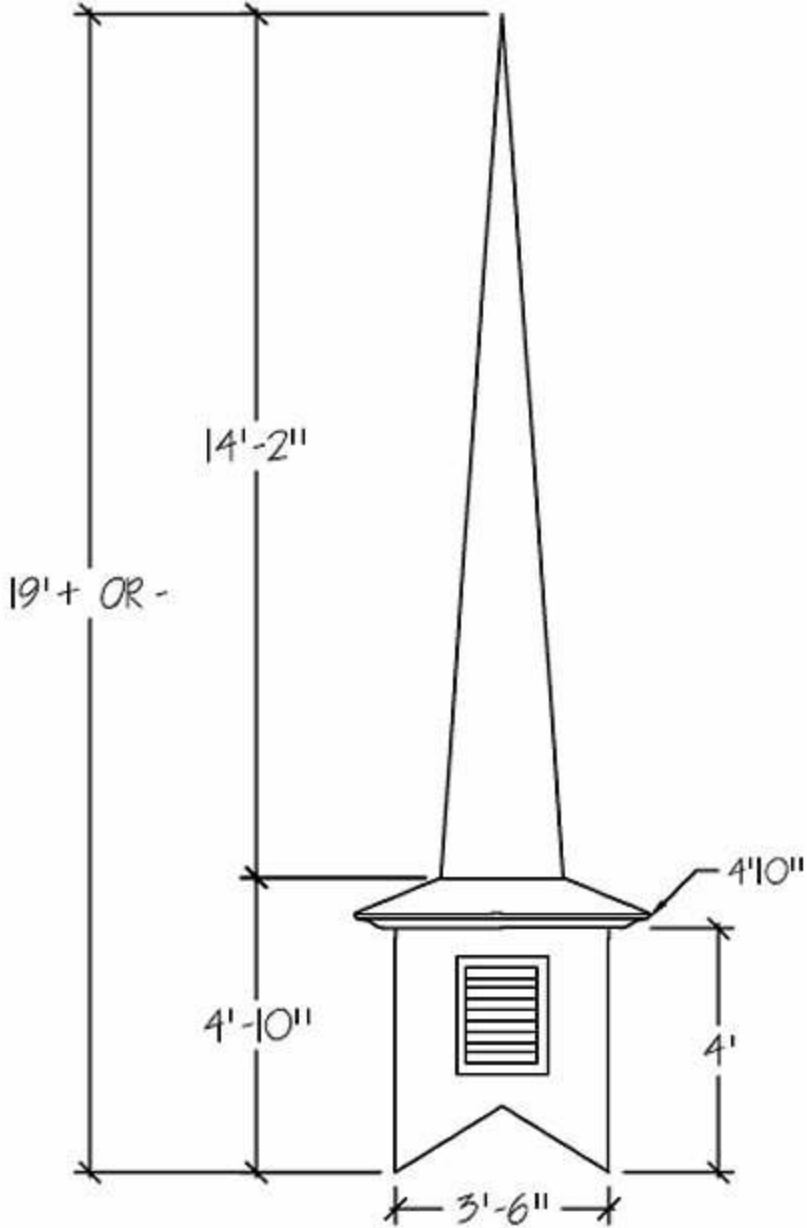

MODEL 3614-S

MODEL 3614-S-KG

MODEL 3614-S-L

MODEL 3614-S

MODEL 3615-S

MODEL 3816-5

MODEL 3816-S-L

MODEL 4219-5

MODEL 4421-0

MODEL 4520-5

MODEL 4520-S-KG

MODEL 6024-S-L  
APPROXIMATELY 550 LBS.

MODEL  
6021-S-L

MODEL  
6023-S-W/C  
APPROXIMATELY 510 LBS.

STEEPLE STORE – A DIVISION OF CHURCH FURNITURE STORE 1-800-639-7397  
[www.SteepleStore.com](http://www.SteepleStore.com) Small Church Steeple Flyer (14' to 24' tall)