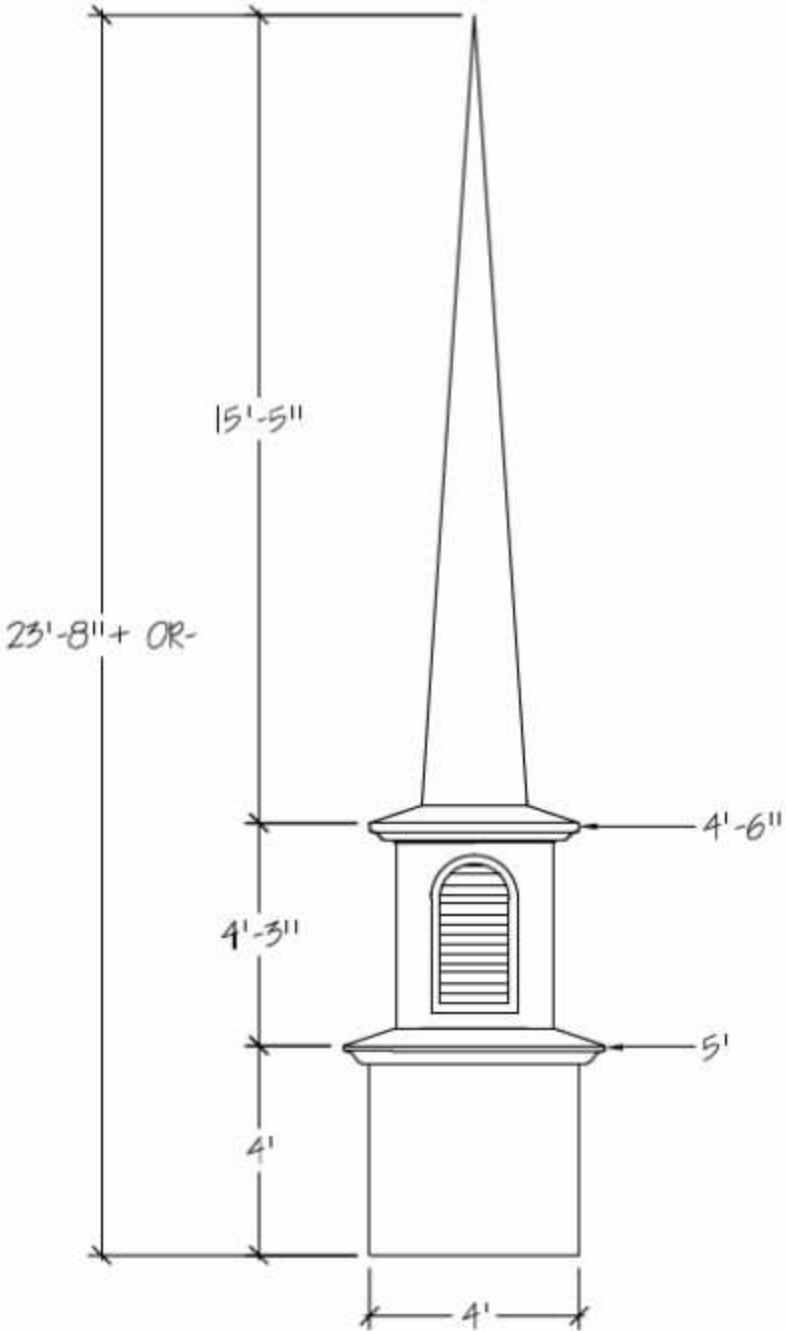

MODEL 4520-5  
WITH LOUVERS

MODEL 4823-5

MODEL 4823-S-L

MODEL 4823-5-0

MODEL 4824-O-KG  
WITH CROSS

MODEL 4824-0-L  
WITH CROSS

MODEL 4824-0  
WITH CROSS

MODEL 3614-S-KG

MODEL 3614-S

MODEL 3614-S-KG

MODEL 3614-S-L

MODEL 3614-S

MODEL 3615-S

MODEL 3816-5

MODEL 3816-S-L

MODEL 4219-5

MODEL 4421-0

MODEL 4520-5

MODEL 4520-S-KG

MODEL 6024-S-L  
APPROXIMATELY 550 LBS.

MODEL  
6021-S-L

MODEL  
6023-S-W/C  
APPROXIMATELY 510 LBS.

STEEPLE STORE – A DIVISION OF CHURCH FURNITURE STORE 1-800-639-7397  
[www.SteepleStore.com](http://www.SteepleStore.com) Small Church Steeple Flyer (14' to 24' tall)

MODEL 7224-S-KG  
APPROXIMATELY 800 LBS.

MODEL 7224-S-L  
APPROXIMATELY 800 LBS.