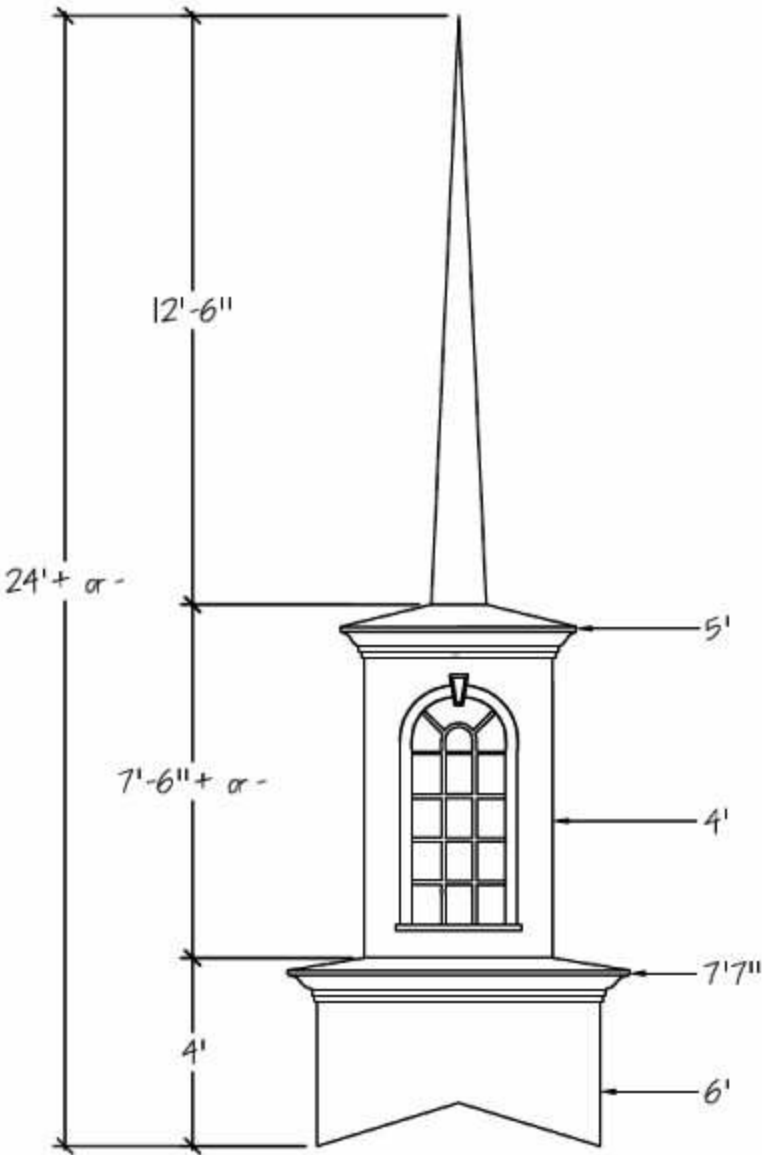

MODEL 4421-0

MODEL 4520-5

MODEL 4520-S-KG

MODEL 6024-S-L  
APPROXIMATELY 550 LBS.

MODEL  
6021-S-L

MODEL  
6023-S-W/C  
APPROXIMATELY 510 LBS.

STEEPLE STORE – A DIVISION OF CHURCH FURNITURE STORE 1-800-639-7397  
[www.SteepleStore.com](http://www.SteepleStore.com) Small Church Steeple Flyer (14' to 24' tall)