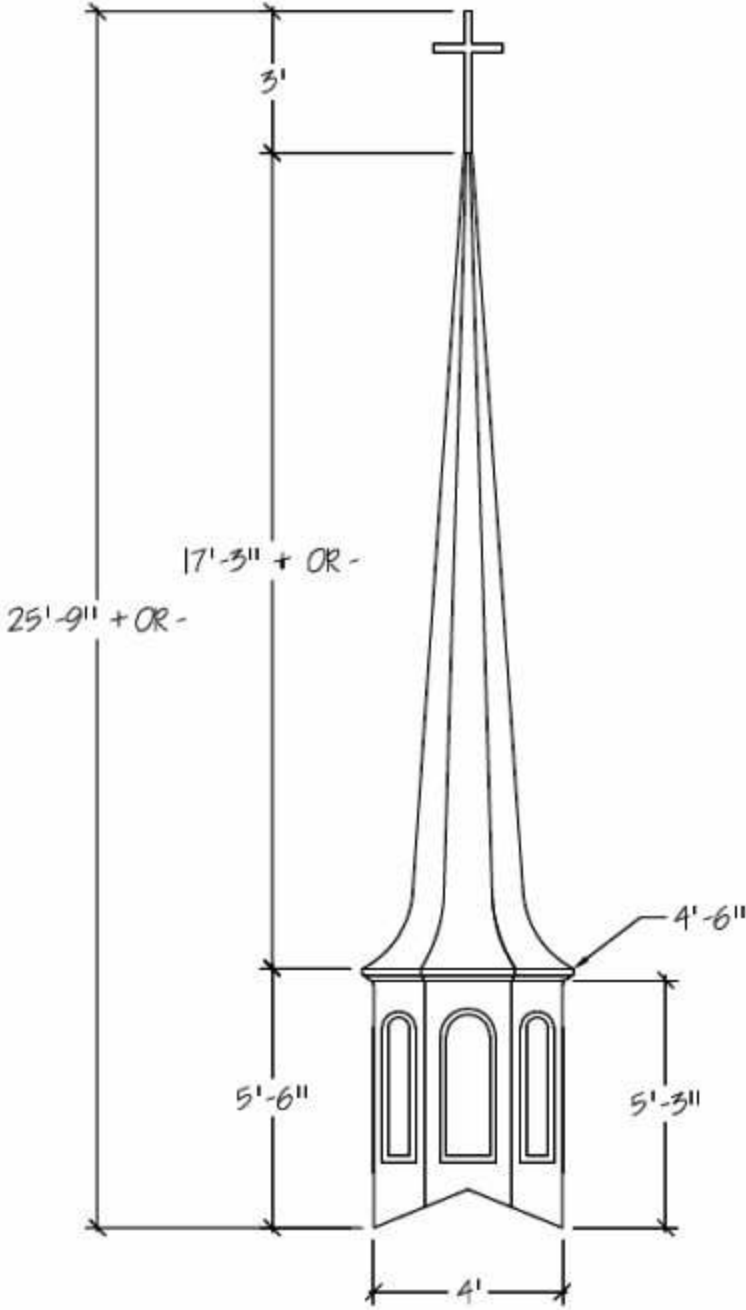

MODEL 4520-5  
WITH LOUVERS

MODEL 4823-5

MODEL 4823-S-L

MODEL 4823-5-0

MODEL 4824-O-KG  
WITH CROSS

MODEL 4824-0-L  
WITH CROSS

MODEL 4824-0  
WITH CROSS

MODEL 3614-S-KG

MODEL 3614-S

MODEL 3614-S-KG

MODEL 3614-S-L

MODEL 3614-S

MODEL 3615-S

MODEL 3816-5

MODEL 3816-S-L

MODEL 4219-5

MODEL 4421-0

MODEL 4520-5

MODEL 4520-S-KG

MODEL 6024-S-L  
APPROXIMATELY 550 LBS.

MODEL  
6021-S-L

MODEL  
6023-S-W/C  
APPROXIMATELY 510 LBS.

STEEPLE STORE – A DIVISION OF CHURCH FURNITURE STORE 1-800-639-7397  
[www.SteepleStore.com](http://www.SteepleStore.com) Small Church Steeple Flyer (14' to 24' tall)

MODEL 7224-S-KG  
APPROXIMATELY 800 LBS.

MODEL 7224-S-L  
APPROXIMATELY 800 LBS.