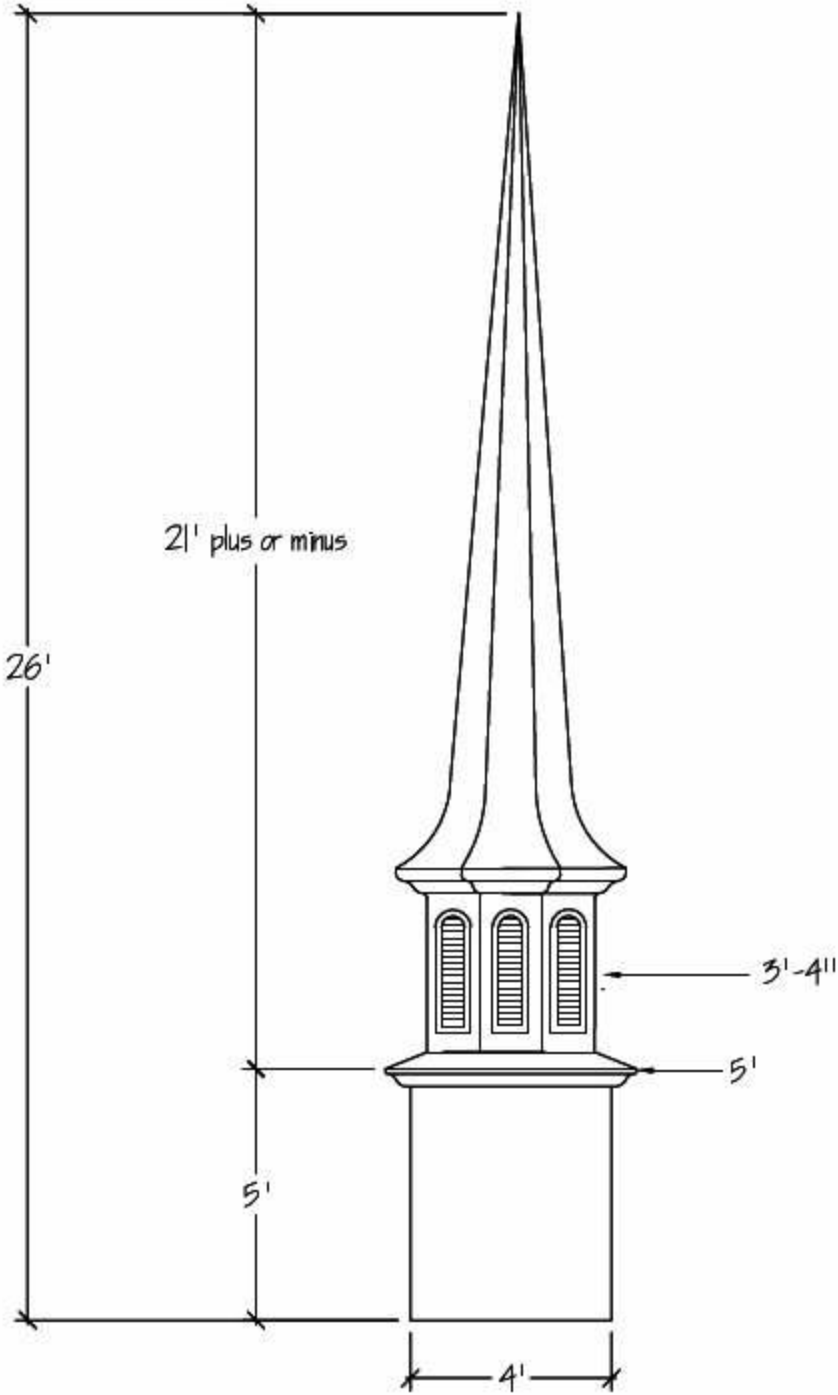

MODEL 4520-5  
WITH LOUVERS

MODEL 4823-5

MODEL 4823-S-L

MODEL 4823-5-0

MODEL 4824-O-KG  
WITH CROSS

MODEL 4824-0-L  
WITH CROSS

MODEL 4824-0  
WITH CROSS

MODEL 3614-S-KG

MODEL 4421-0

MODEL 4520-5

MODEL 4520-S-KG

MODEL 6024-S-L  
APPROXIMATELY 550 LBS.

MODEL  
6021-S-L

MODEL  
6023-S-W/C  
APPROXIMATELY 510 LBS.

STEEPLE STORE – A DIVISION OF CHURCH FURNITURE STORE 1-800-639-7397  
[www.SteepleStore.com](http://www.SteepleStore.com) Small Church Steeple Flyer (14' to 24' tall)