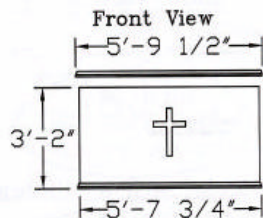

Shown with Optional Wheel Kit - Rear Access Drain Included

Pricing: & Model 9 Features

- Molded Fiberglass Tank
 - Gel-Coat finish available in Blue, Aqua, White, & Cream
 - Hardwood Cabinet (**Unfinished**, available without cabinet) (cabinet size is 69" long, 39" high, 32" wide)
 - Includes Wood Steps (with purchase of cabinet)
 - Multiple Uses: Baptistry, Altar, Communion Table
 - Seating Area for Candidate
 - 100 Gallon Capacity
 - Spigot type drain located inside door on back
- | | |
|---|-----------|
| Baptistry w/out cabinet | \$ 875.00 |
| w/ Birch cabinet for painting or staining | \$1399.00 |
| w/ Oak cabinet for staining | \$1499.00 |
| Heavy-duty Steel frame wheel kit | \$ 299.00 |
| Inscribed Communion front with
'THIS DO IN REMEMBERANCE OF ME' | \$ 125.00 |
| Factory Stain and Minwax Polyurethane Finish | \$269.00 |
| Lectern Top – Birch \$89.00 - Oak \$99.00 | |
| Clear coat finish available for cabinet - | \$299 |