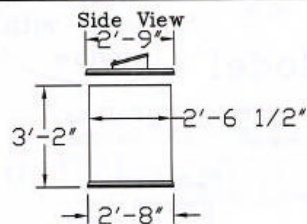

Shown with Optional Wheel Kit - Rear Access Drain Included

Pricing: & Model 9 Features

- Molded Fiberglass Tank
 - Gel-Coat finish available in Blue, Aqua, White, & Cream
 - Hardwood Cabinet (**Unfinished**, available without cabinet) (cabinet size is 69" long, 39" high, 32" wide)
 - Includes Wood Steps (with purchase of cabinet)
 - Multiple Uses: Baptistry, Altar, Communion Table
 - Seating Area for Candidate
 - 100 Gallon Capacity
 - Spigot type drain located inside door on back
- | | |
|---|-----------|
| Baptistry w/out cabinet | \$ 875.00 |
| w/ Birch cabinet for painting or staining | \$1399.00 |
| w/ Oak cabinet for staining | \$1499.00 |
| Heavy-duty Steel frame wheel kit | \$ 299.00 |
| Inscribed Communion front with
'THIS DO IN REMEMBERANCE OF ME' | \$ 125.00 |
| Factory Stain and Minwax Polyurethane Finish | \$269.00 |
| Lectern Top – Birch \$89.00 - Oak \$99.00 | |
| Clear coat finish available for cabinet - | \$299 |