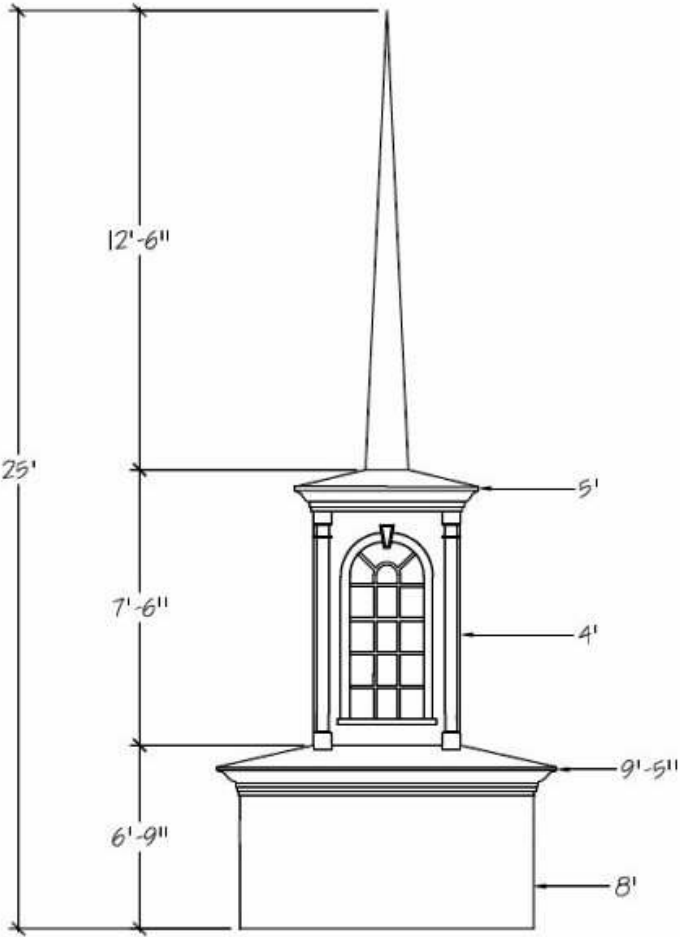

MODEL
6026-5-L

STEEPLE STORE – A DIVISION OF CHURCH FURNITURE STORE 1-800-639-7397

www.SteepleStore.com Medium Church Steeple Flyer (25' to 31' tall)

MODEL 6025-S-L

MODEL 6025-S
W/ O-TOP

MODEL 6025-5-L
W/ O-TOP

MODEL 6026-0
APPROXIMATELY 600 LBS.

MODEL 6026-0-KG
GOTHIC

APPROXIMATELY 600 LBS.

MODEL 6026-0-L
GOTHIC LOWERS
APPROXIMATELY 600 LBS.

MODEL
6026-5

MODEL
6026-5-KG

STEEPLE STORE – A DIVISION OF CHURCH FURNITURE STORE 1-800-639-7397
www.SteepleStore.com Medium Church Steeple Flyer (25' to 31' tall)