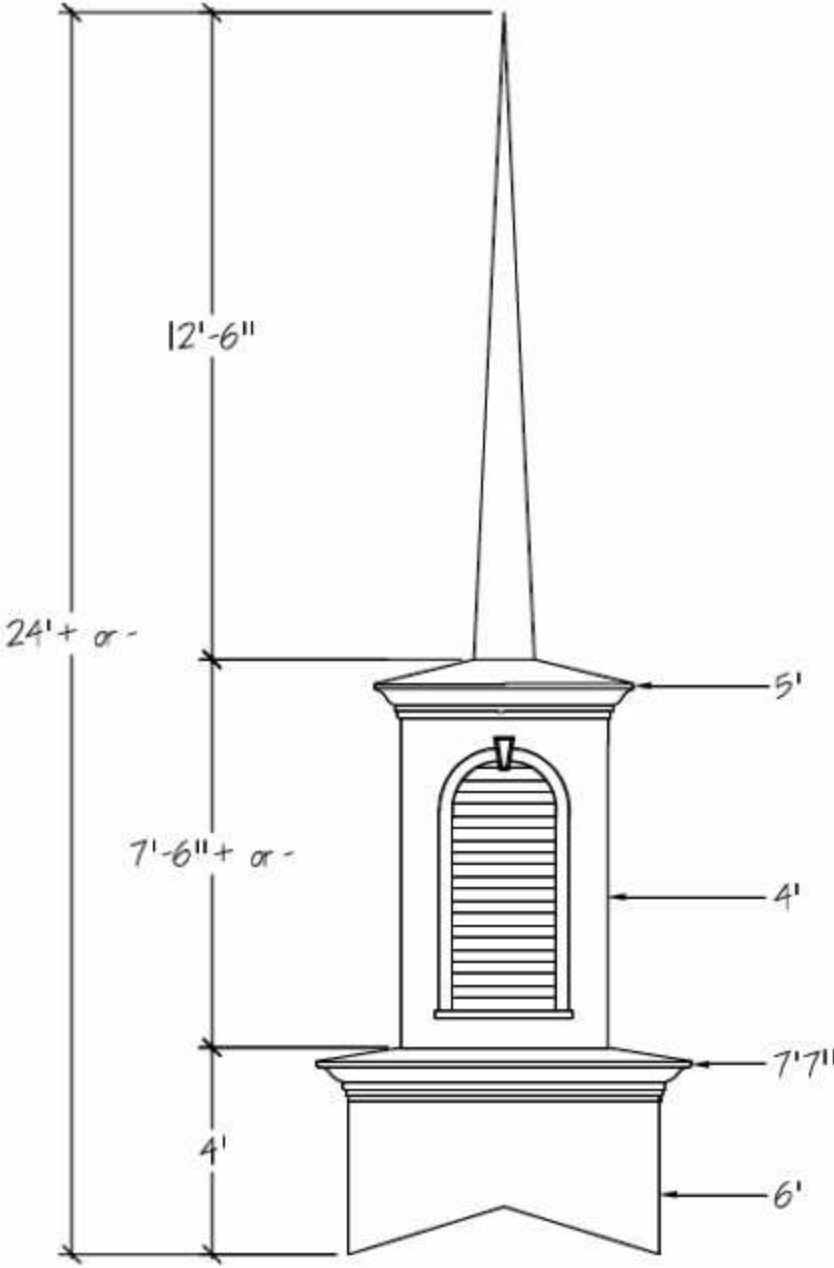

MODEL 7224-S-KG
APPROXIMATELY 800 LBS.