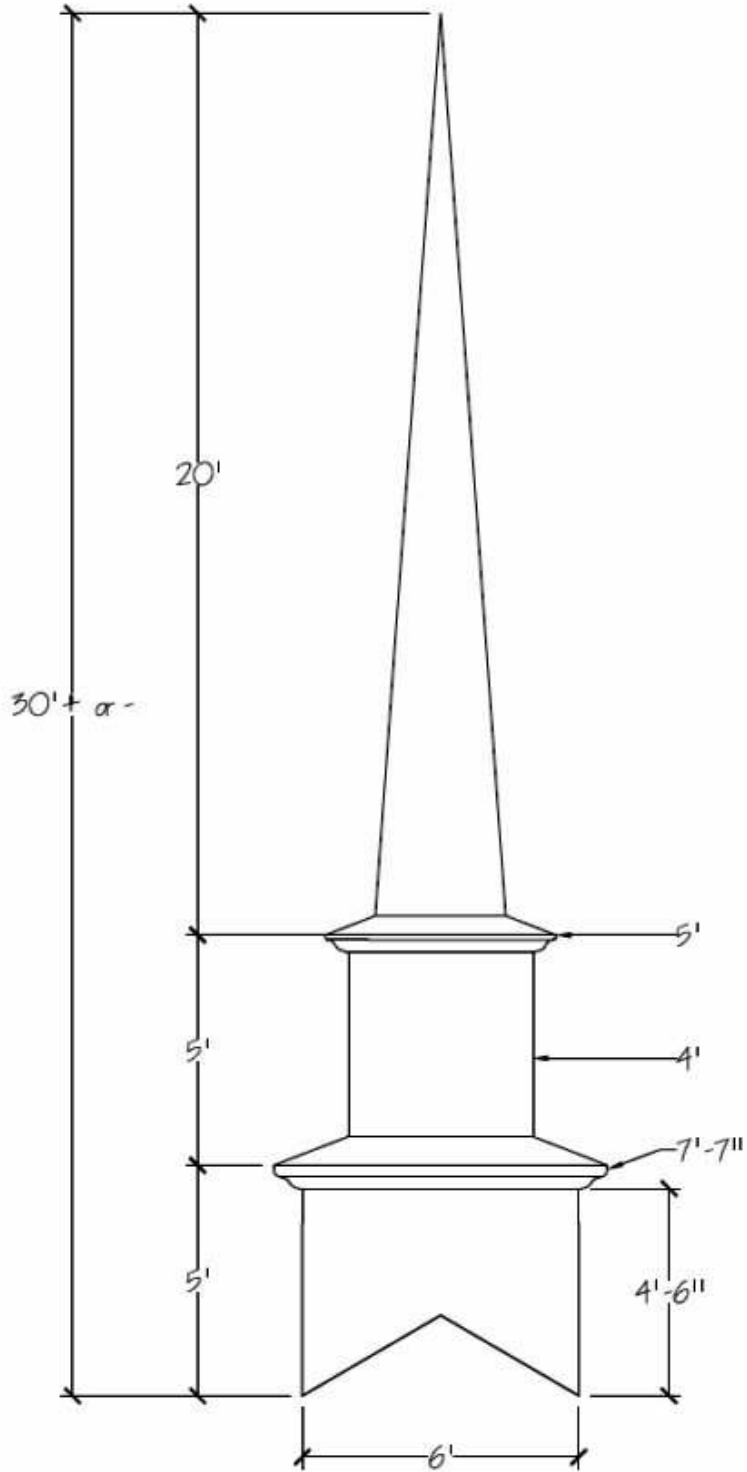

MODEL 7229-5-KG
APPROXIMATELY 975 LBS.

MODEL 7229-5-KG-MUNTINS

STEEPLE STORE – A DIVISION OF CHURCH FURNITURE STORE 1-800-639-7397

www.SteepleStore.com Medium Church Steeple Flyer (25' to 31' tall)

MODEL 7229-S-L