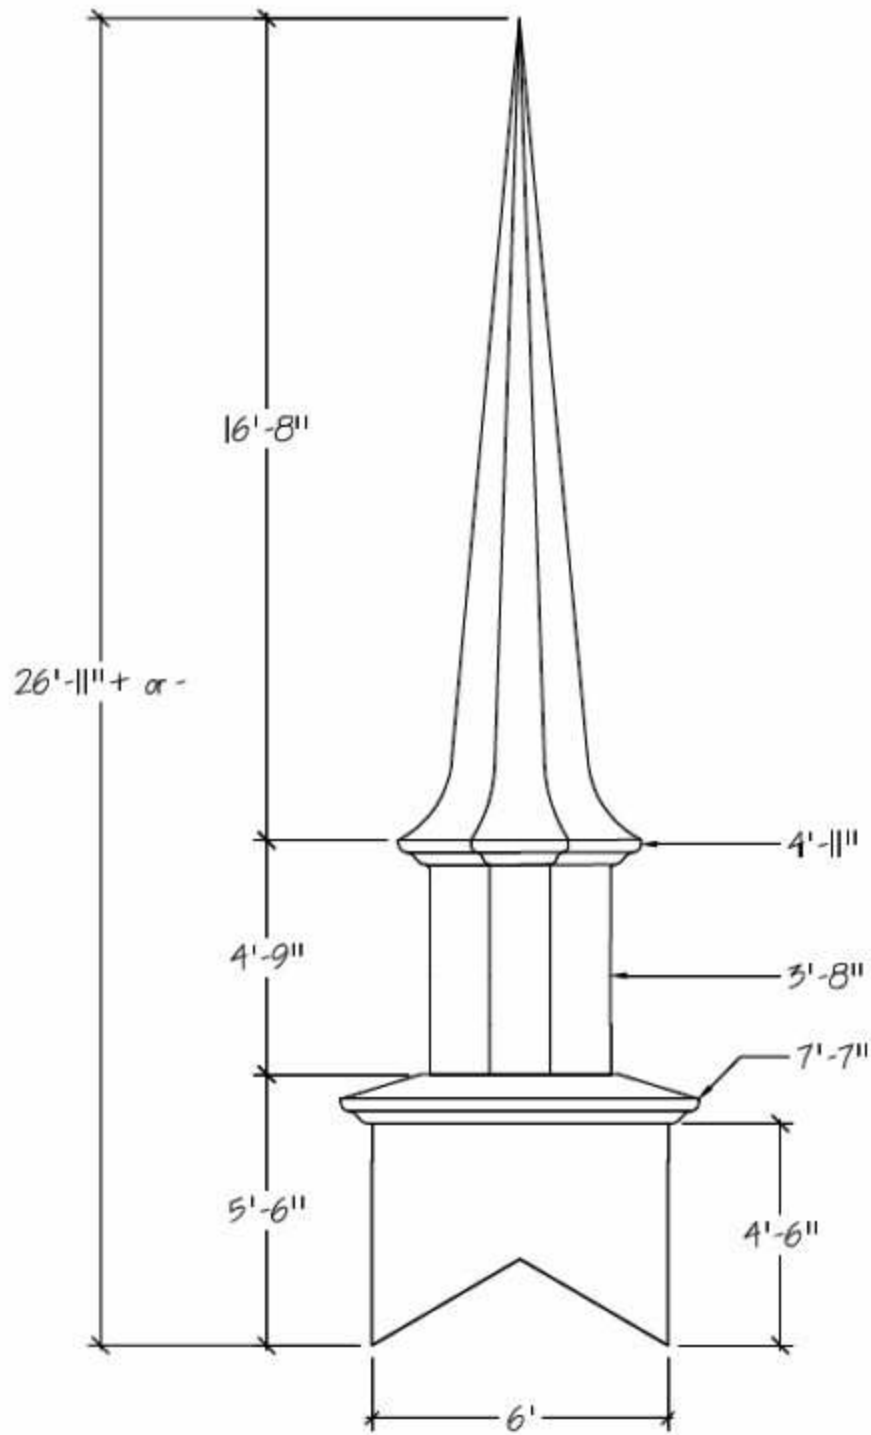

MODEL 7226-5
APPROXIMATELY 900 LBS.