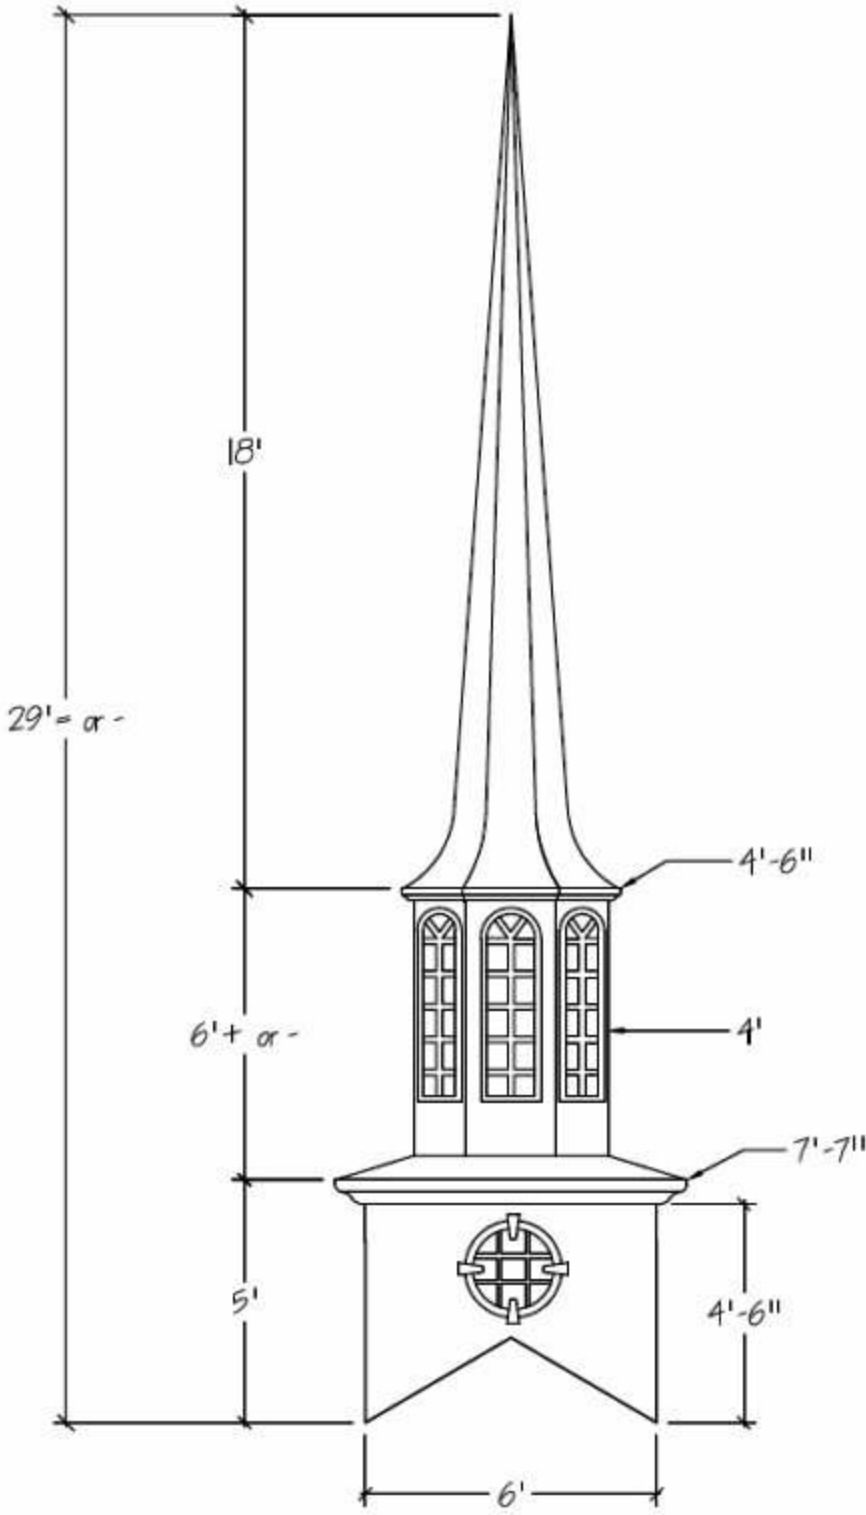

MODEL 7229-5-KG
APPROXIMATELY 975 LBS.

MODEL 7229-5-KG-MUNTINS