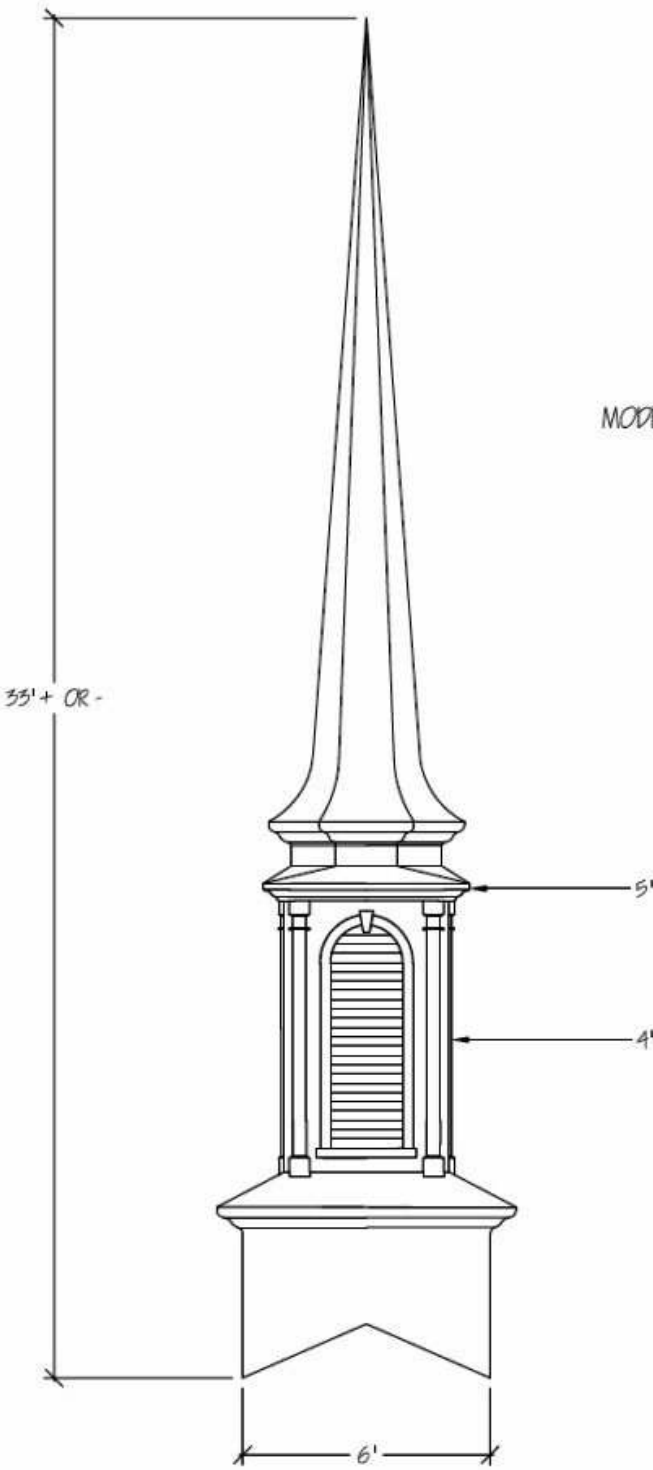

MODEL
6026-5-L

STEEPLE STORE – A DIVISION OF CHURCH FURNITURE STORE 1-800-639-7397

www.SteepleStore.com Medium Church Steeple Flyer (25' to 31' tall)

MODEL 6025-S-L

MODEL 6025-S
W/ O-TOP

MODEL 6025-5-L
W/ O-TOP

MODEL 7229-5-KG
APPROXIMATELY 975 LBS.

MODEL 7229-5-KG-MUNTINS

STEEPLE STORE – A DIVISION OF CHURCH FURNITURE STORE 1-800-639-7397

www.SteepleStore.com Medium Church Steeple Flyer (25' to 31' tall)

MODEL 7229-S-L

MODEL 7230-5
APPROXIMATELY 1000 LBS.

MODEL 7230-5-KG

MODEL 7230-S
WITH LOUVERS
APPROXIMATELY 1000 LBS.

MODEL 7231-S

APPROXIMATELY 1100 LBS.

MODEL 7231-S-L

MODEL 7233-5-L

STEEPLE STORE – A DIVISION OF CHURCH FURNITURE STORE 1-800-639-7397
www.SteepleStore.com Medium Church Steeple Flyer (25' to 31' tall)