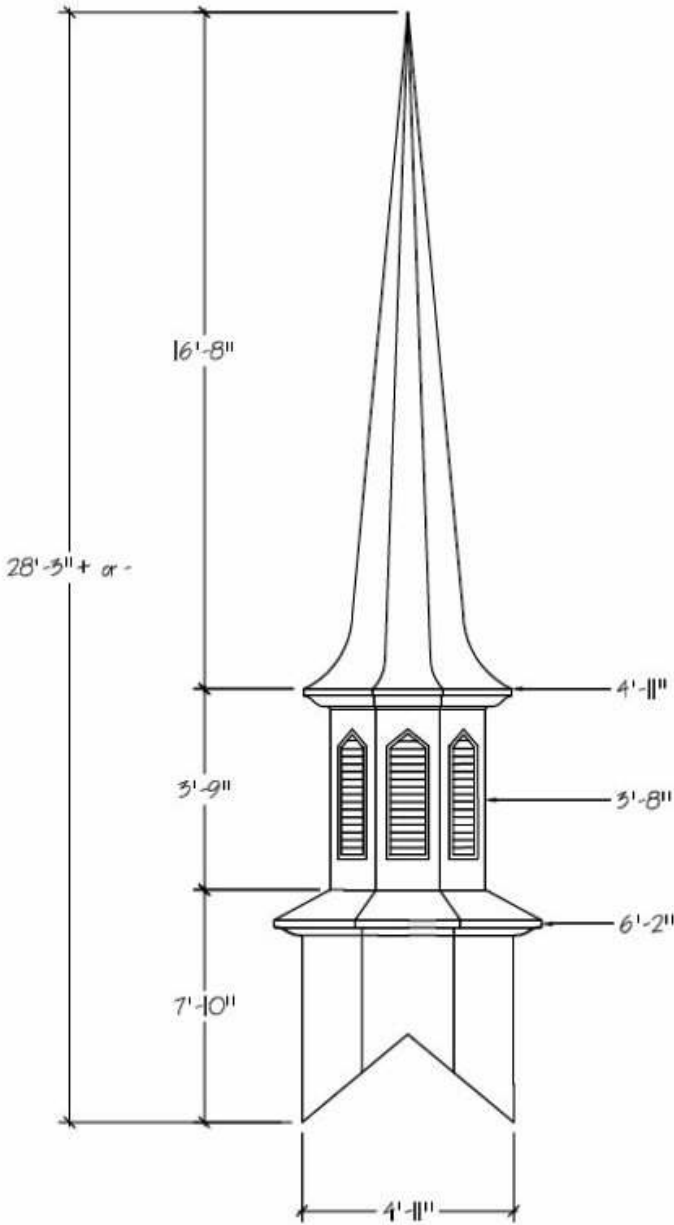

MODEL
6026-5-L

STEEPLE STORE – A DIVISION OF CHURCH FURNITURE STORE 1-800-639-7397

www.SteepleStore.com Medium Church Steeple Flyer (25' to 31' tall)

MODEL 6025-S-L

MODEL 6025-S
W/ O-TOP

MODEL 6025-5-L
W/ O-TOP

MODEL 6026-0
APPROXIMATELY 600 LBS.

MODEL 6026-0-KG
GOTHIC

APPROXIMATELY 600 LBS.

MODEL 6026-0-L
GOTHIC LOWERS
APPROXIMATELY 600 LBS.

MODEL
6026-5

MODEL
6026-5-KG

STEEPLE STORE – A DIVISION OF CHURCH FURNITURE STORE 1-800-639-7397
www.SteepleStore.com Medium Church Steeple Flyer (25' to 31' tall)