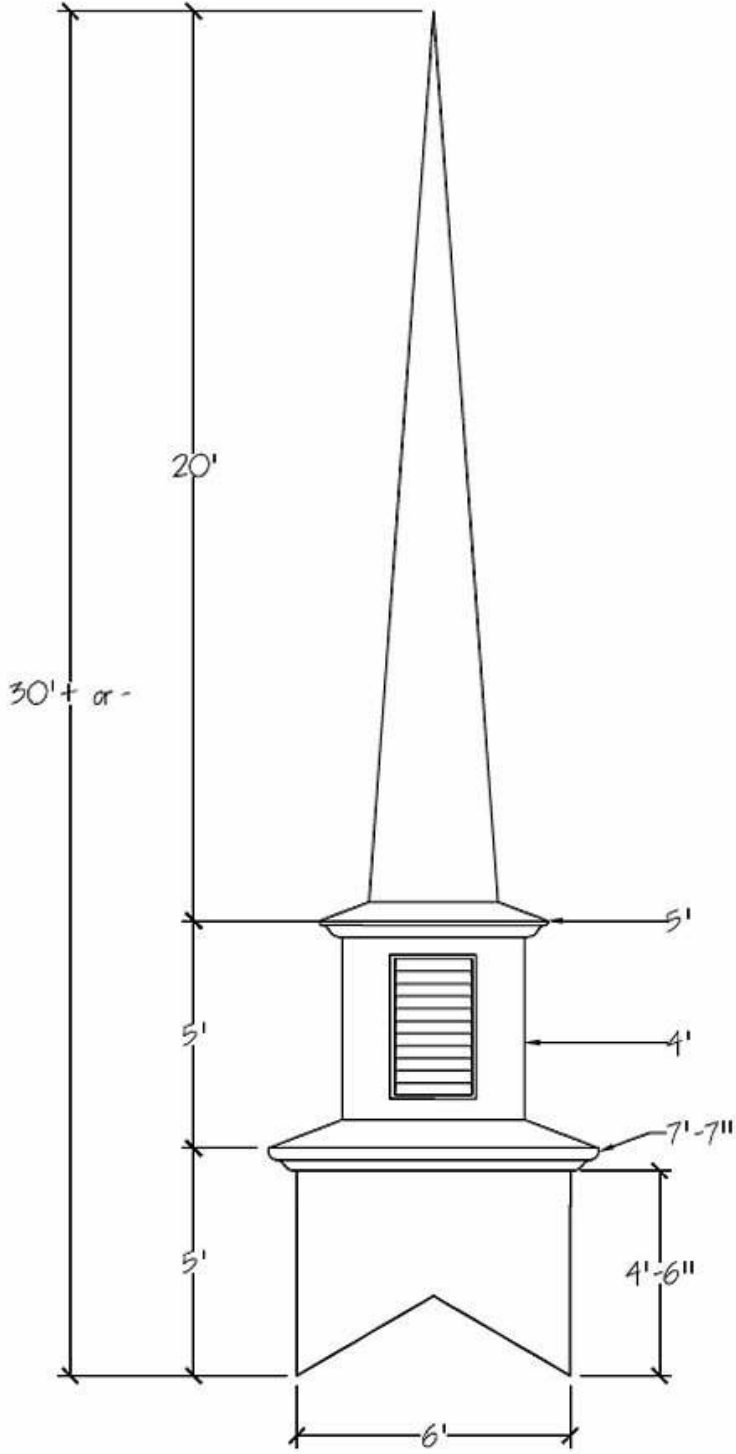

MODEL 7230-5-KG