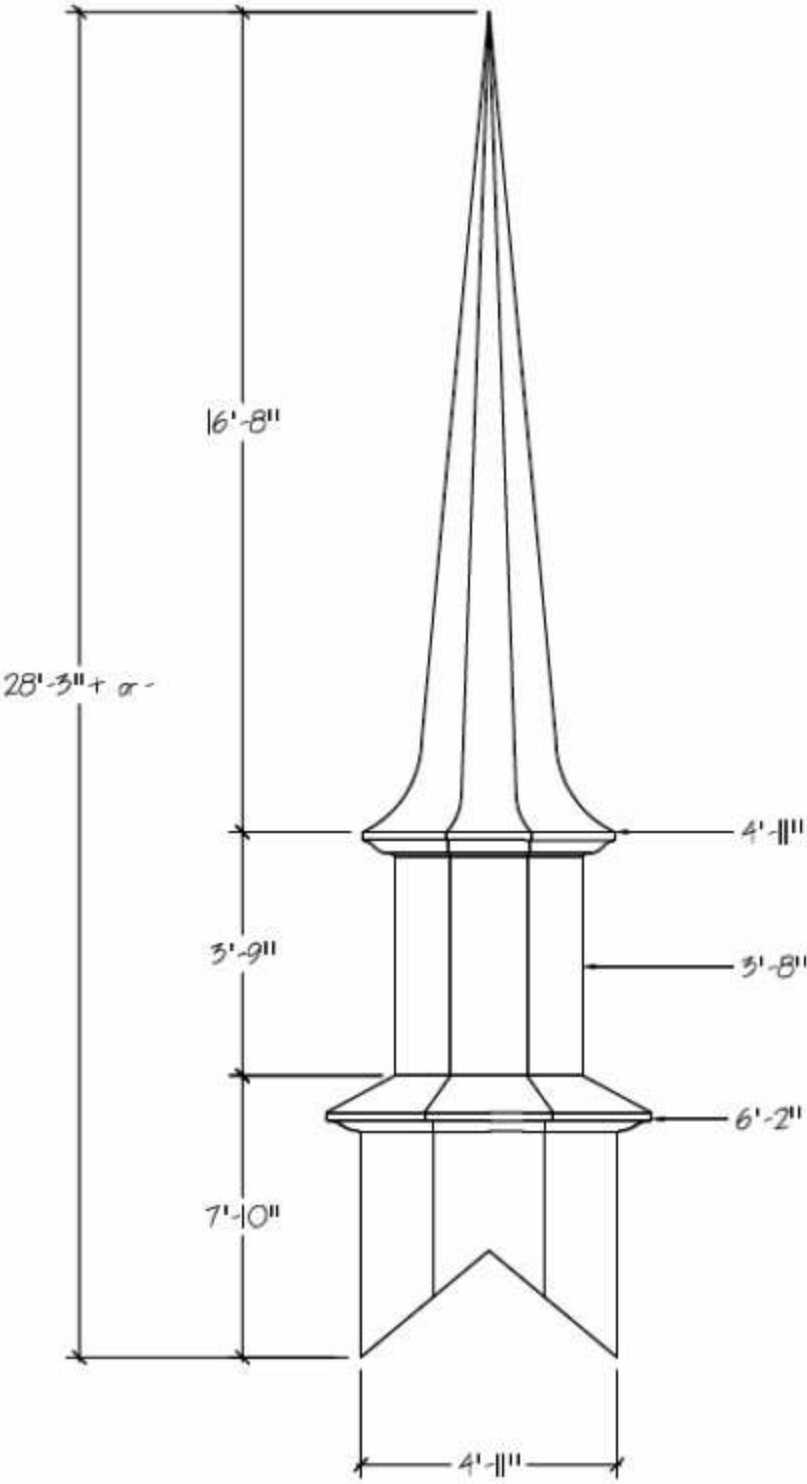

MODEL
6026-5-L

STEEPLE STORE – A DIVISION OF CHURCH FURNITURE STORE 1-800-639-7397

www.SteepleStore.com Medium Church Steeple Flyer (25' to 31' tall)

MODEL 6025-S-L

MODEL 6025-S
W/ O-TOP

MODEL 6025-5-L
W/ O-TOP

MODEL 6026-0
APPROXIMATELY 600 LBS.

MODEL 6026-0-KG
GOTHIC

APPROXIMATELY 600 LBS.

MODEL 6026-0-L
GOTHIC LOWERS
APPROXIMATELY 600 LBS.

MODEL
6026-5

MODEL
6026-5-KG

STEEPLE STORE – A DIVISION OF CHURCH FURNITURE STORE 1-800-639-7397
www.SteepleStore.com Medium Church Steeple Flyer (25' to 31' tall)