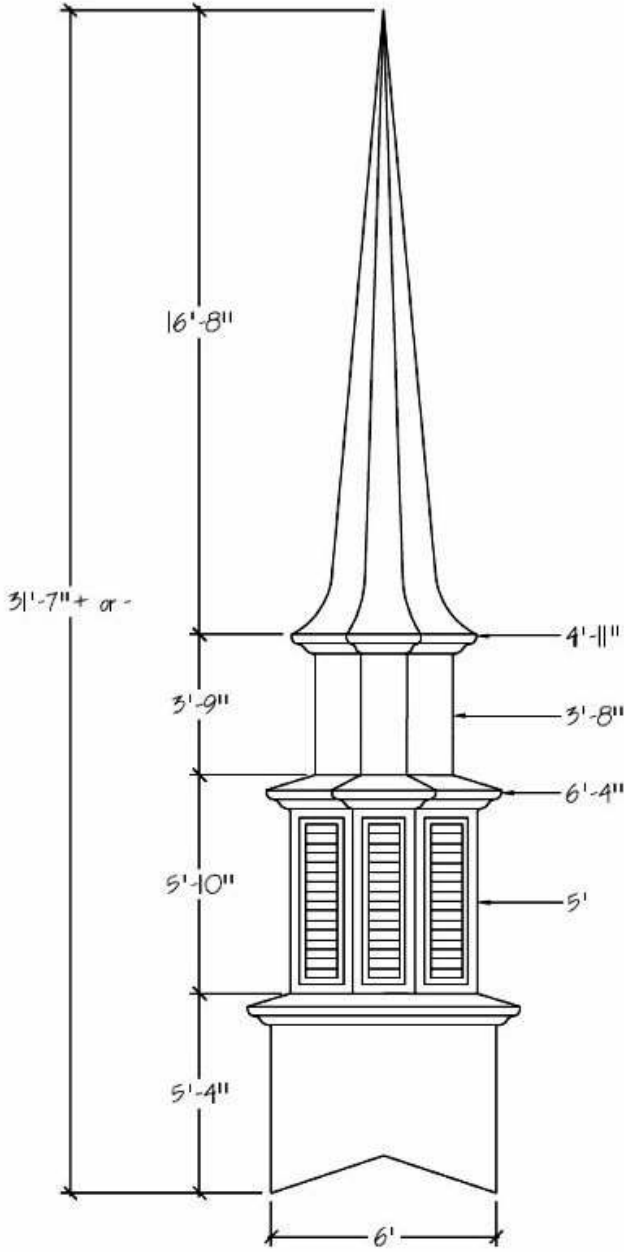

MODEL 7229-5-KG
APPROXIMATELY 975 LBS.

MODEL 7229-5-KG-MUNTINS

STEEPLE STORE – A DIVISION OF CHURCH FURNITURE STORE 1-800-639-7397

www.SteepleStore.com Medium Church Steeple Flyer (25' to 31' tall)

MODEL 7229-S-L

MODEL 7230-5
APPROXIMATELY 1000 LBS.

MODEL 7230-5-KG

MODEL 7230-S
WITH LOUVERS
APPROXIMATELY 1000 LBS.

MODEL 7231-S

APPROXIMATELY 1100 LBS.

MODEL 7231-S-L

MODEL 7233-5-L

STEEPLE STORE – A DIVISION OF CHURCH FURNITURE STORE 1-800-639-7397
www.SteepleStore.com Medium Church Steeple Flyer (25' to 31' tall)