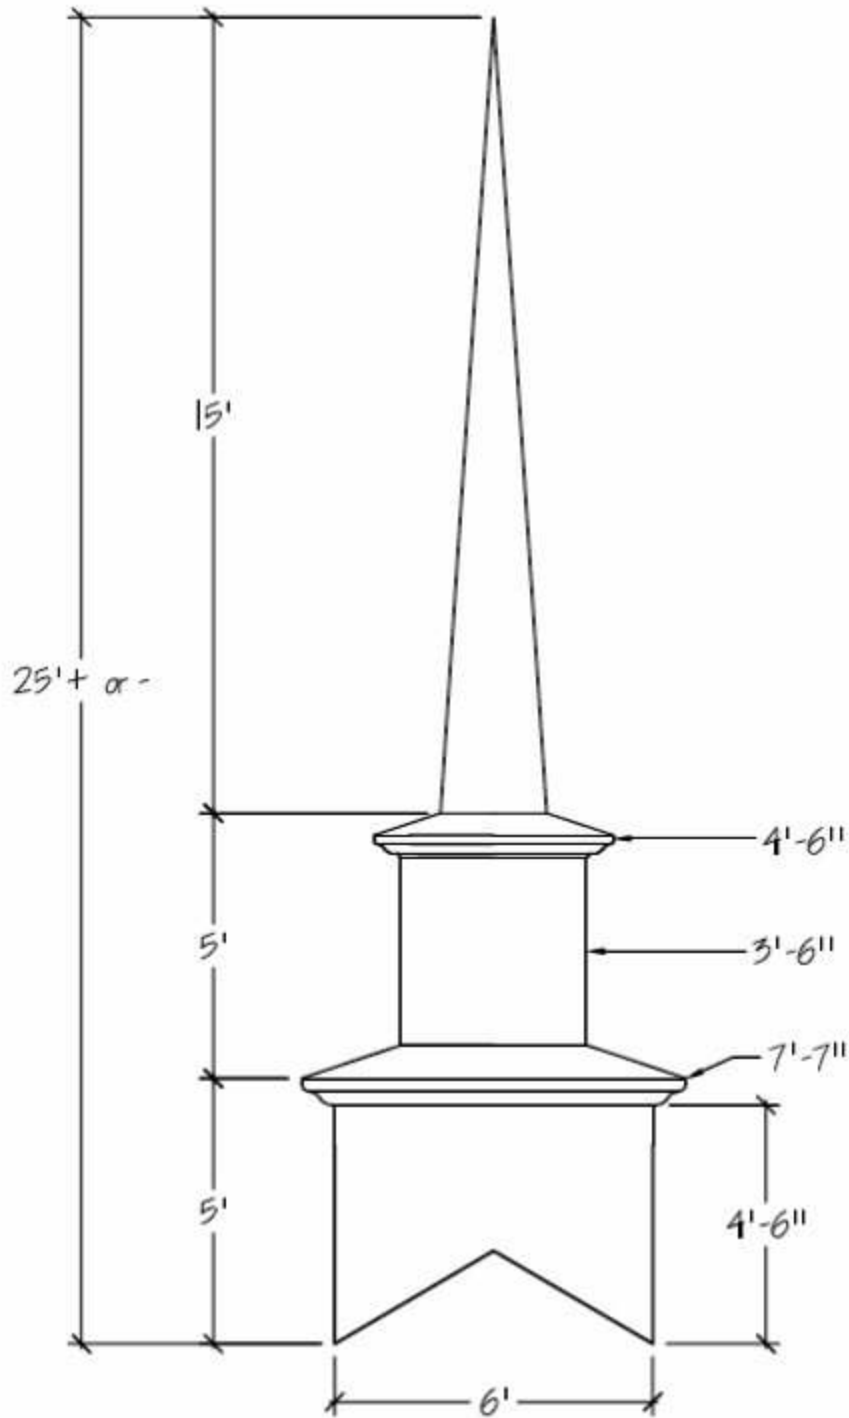

MODEL 7224-S-L
APPROXIMATELY 800 LBS.