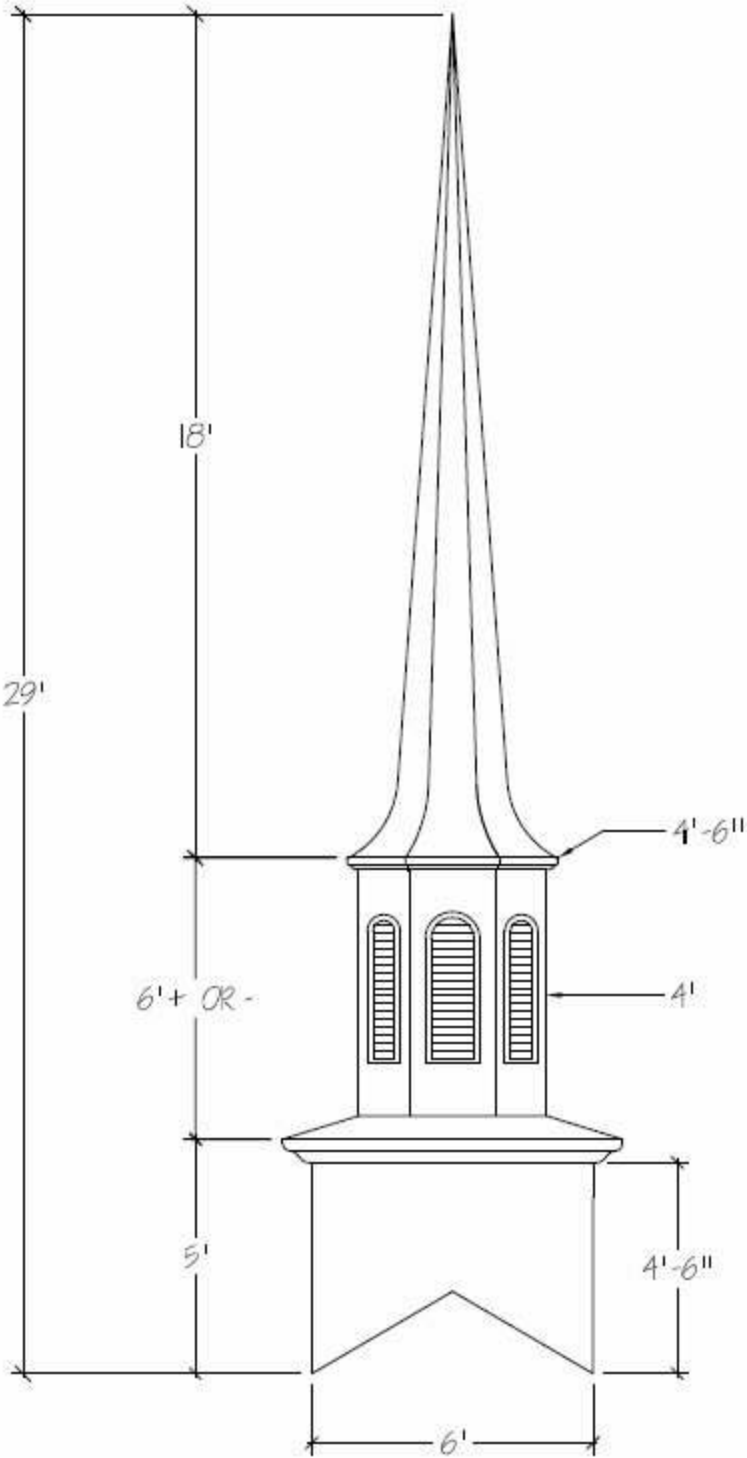

STEEPLE STORE – A DIVISION OF CHURCH FURNITURE STORE 1-800-639-7397

www.SteepleStore.com Medium Church Steeple Flyer (25' to 31' tall)