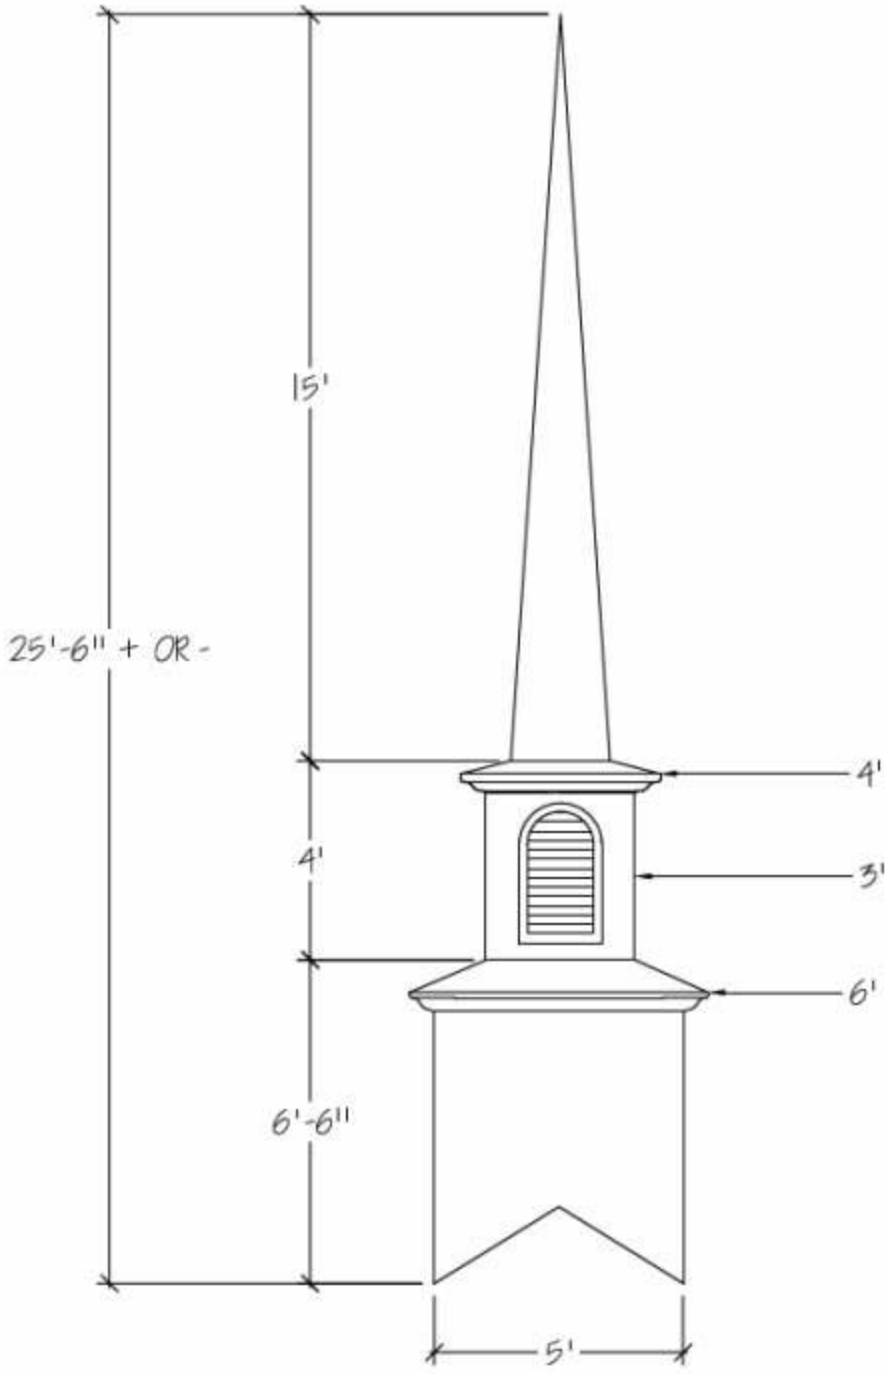

MODEL
6026-5-L

STEEPLE STORE – A DIVISION OF CHURCH FURNITURE STORE 1-800-639-7397

www.SteepleStore.com Medium Church Steeple Flyer (25' to 31' tall)

MODEL 6025-S-L

MODEL 6025-S
W/ O-TOP

MODEL 6025-5-L
W/ O-TOP

MODEL 6026-0
APPROXIMATELY 600 LBS.

MODEL 6026-0-KG
GOTHIC

APPROXIMATELY 600 LBS.

MODEL 6026-0-L
GOTHIC LOWERS
APPROXIMATELY 600 LBS.

MODEL
6026-5

MODEL
6026-5-KG

STEEPLE STORE – A DIVISION OF CHURCH FURNITURE STORE 1-800-639-7397
www.SteepleStore.com Medium Church Steeple Flyer (25' to 31' tall)