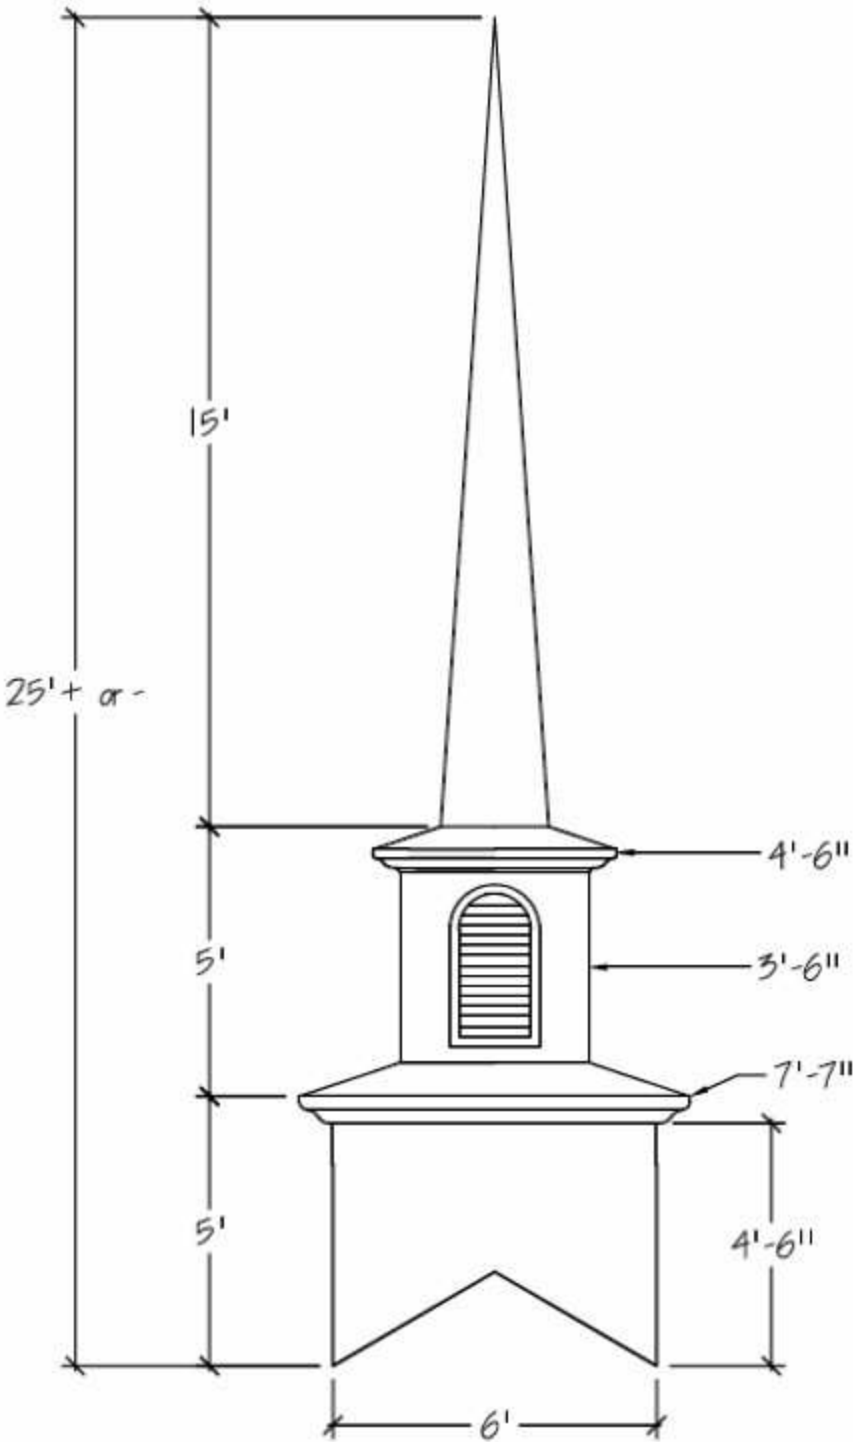

MODEL 7225-5
APPROXIMATELY 850 LBS.

MODEL 7225-5-L

APPROXIMATELY 850 LBS.