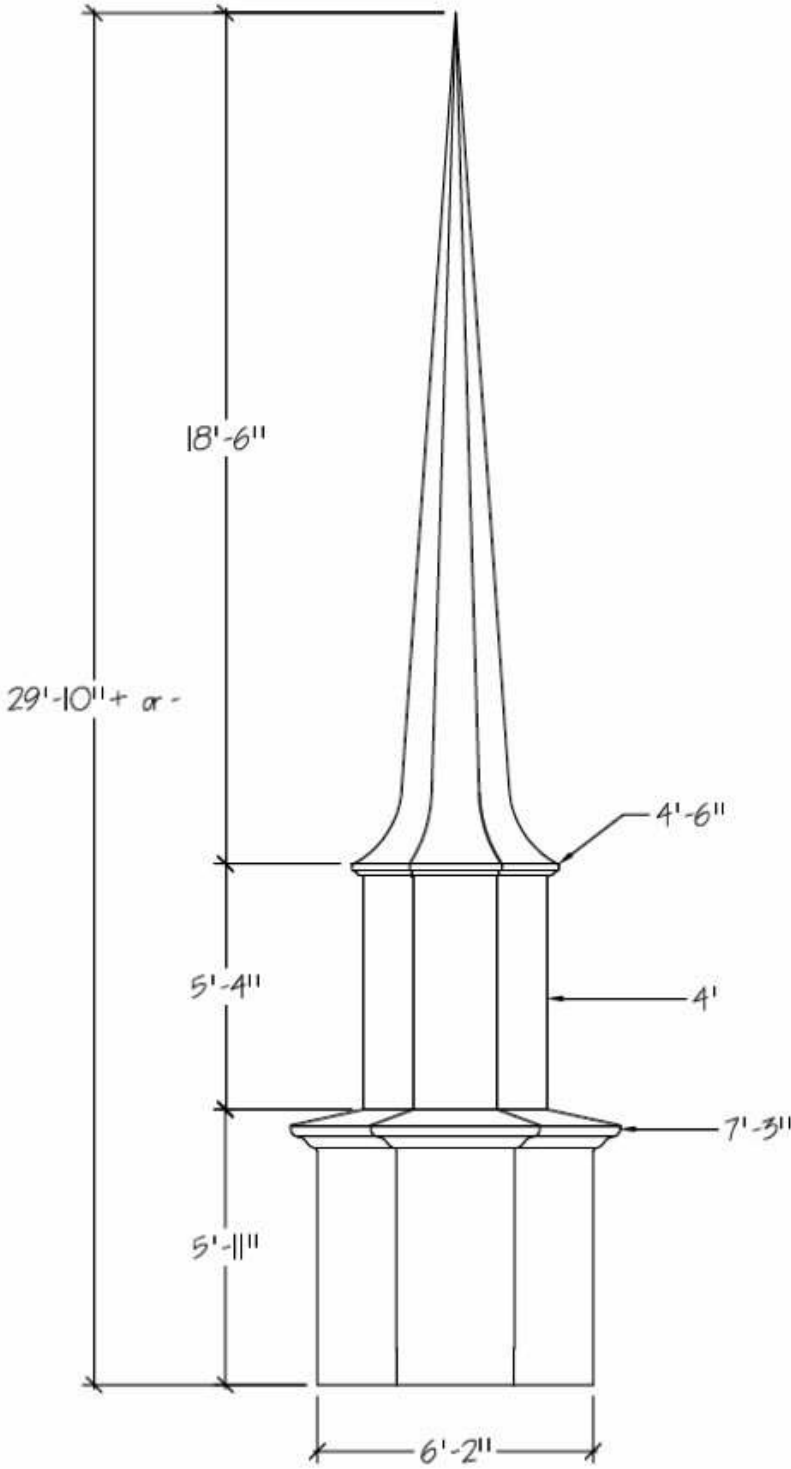

MODEL 7229-0

APPROXIMATELY 990 LBS.