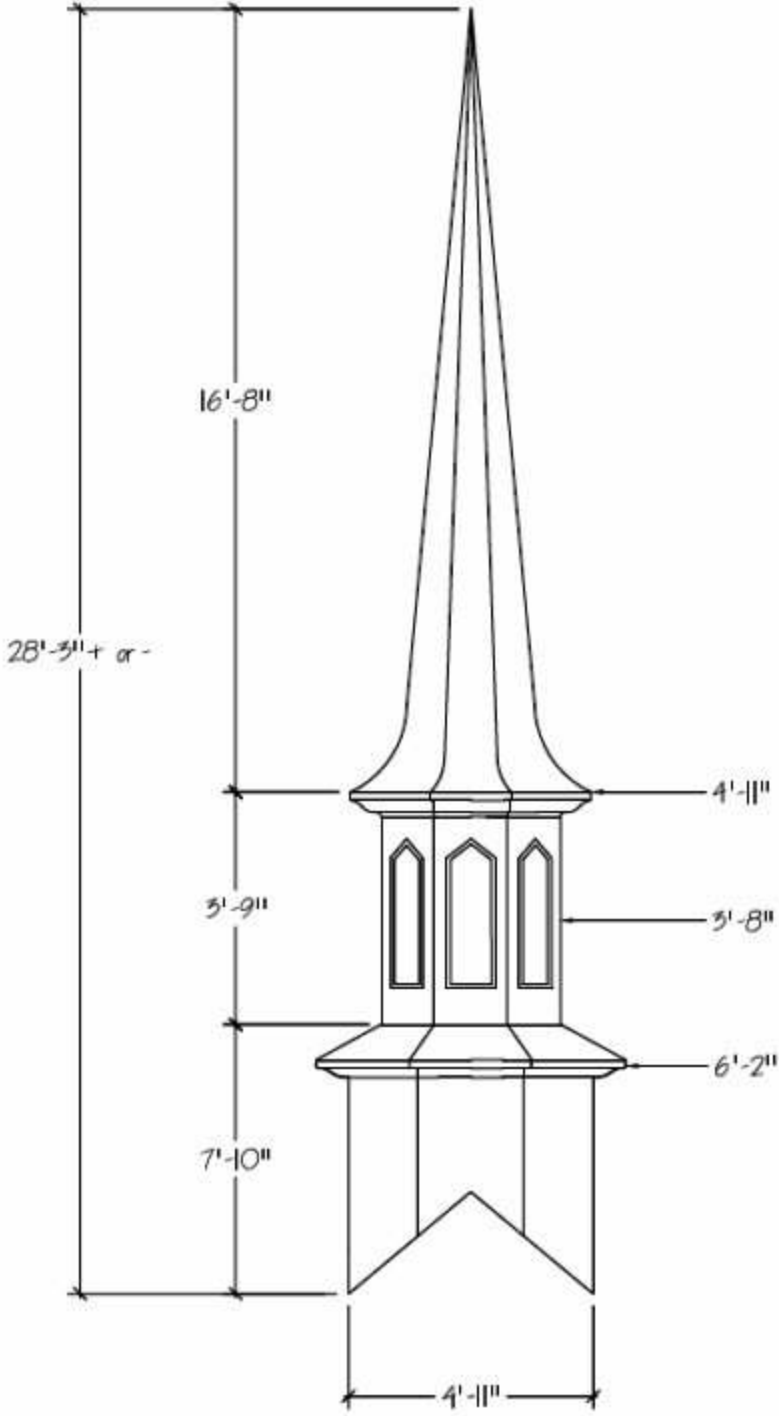

MODEL
6026-5-L

STEEPLE STORE – A DIVISION OF CHURCH FURNITURE STORE 1-800-639-7397

www.SteepleStore.com Medium Church Steeple Flyer (25' to 31' tall)

MODEL 6025-S-L

MODEL 6025-S
W/ O-TOP

MODEL 6025-5-L
W/ O-TOP

MODEL 6026-0
APPROXIMATELY 600 LBS.

MODEL 6026-0-KG
GOTHIC

APPROXIMATELY 600 LBS.

MODEL 6026-0-L
GOTHIC LOWERS
APPROXIMATELY 600 LBS.

MODEL
6026-5

MODEL
6026-5-KG

STEEPLE STORE – A DIVISION OF CHURCH FURNITURE STORE 1-800-639-7397
www.SteepleStore.com Medium Church Steeple Flyer (25' to 31' tall)