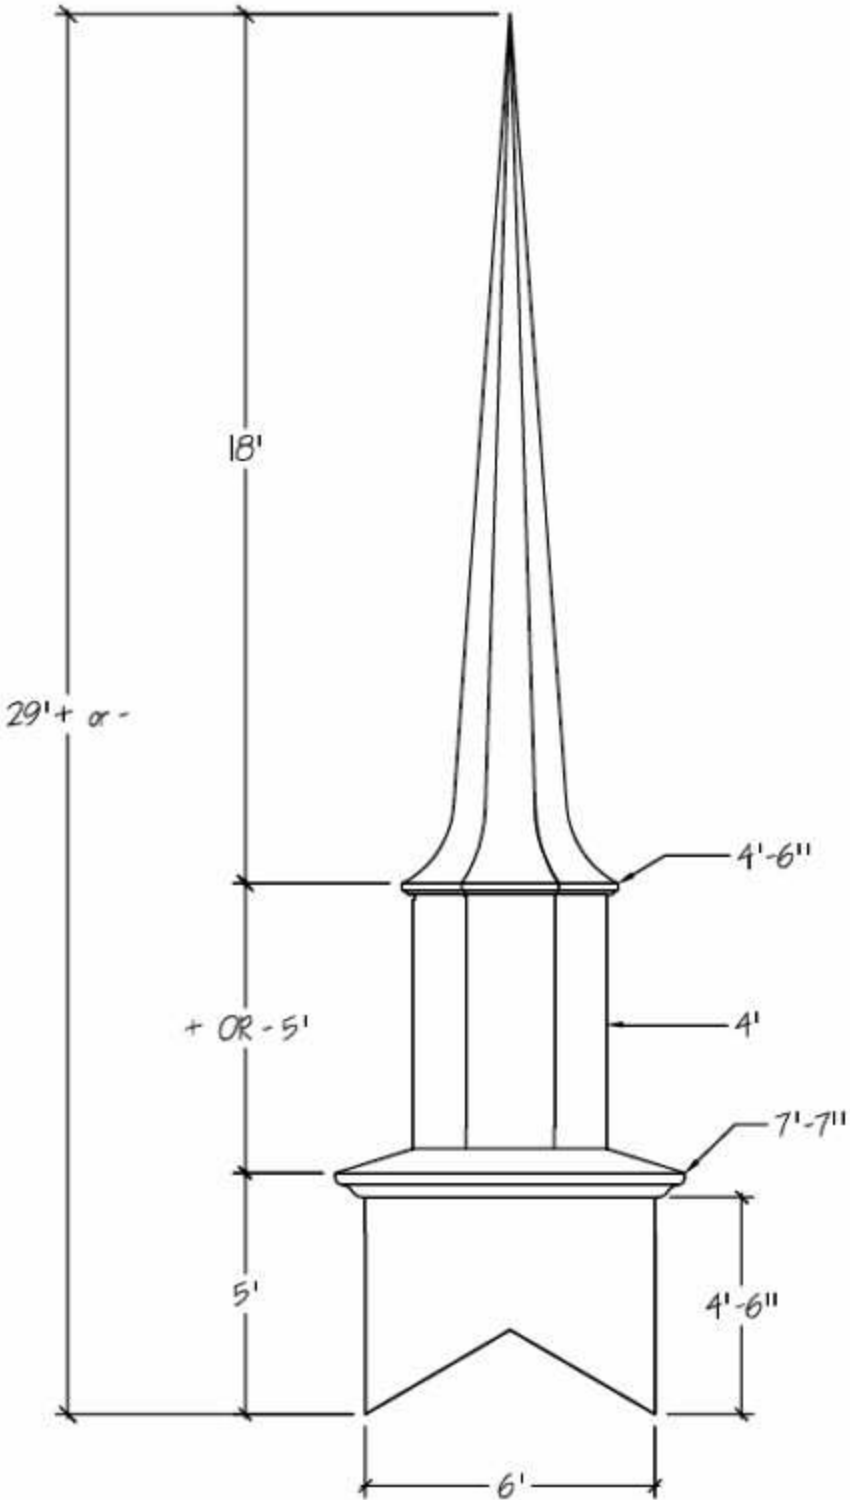

MODEL 7229-0-L
APPROXIMATELY 990 LBS.