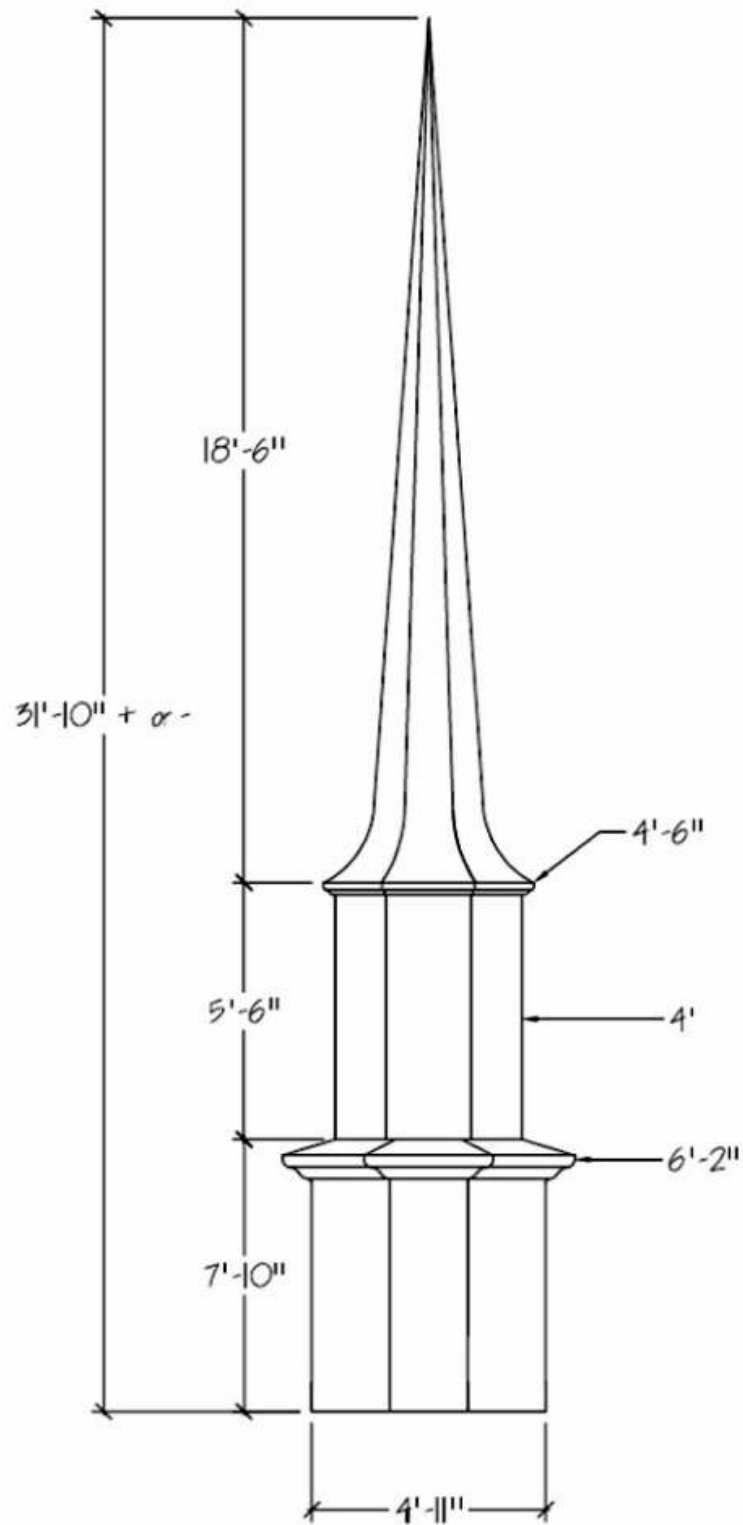

MODEL 6029-0
APPROXIMATELY 655 LBS.