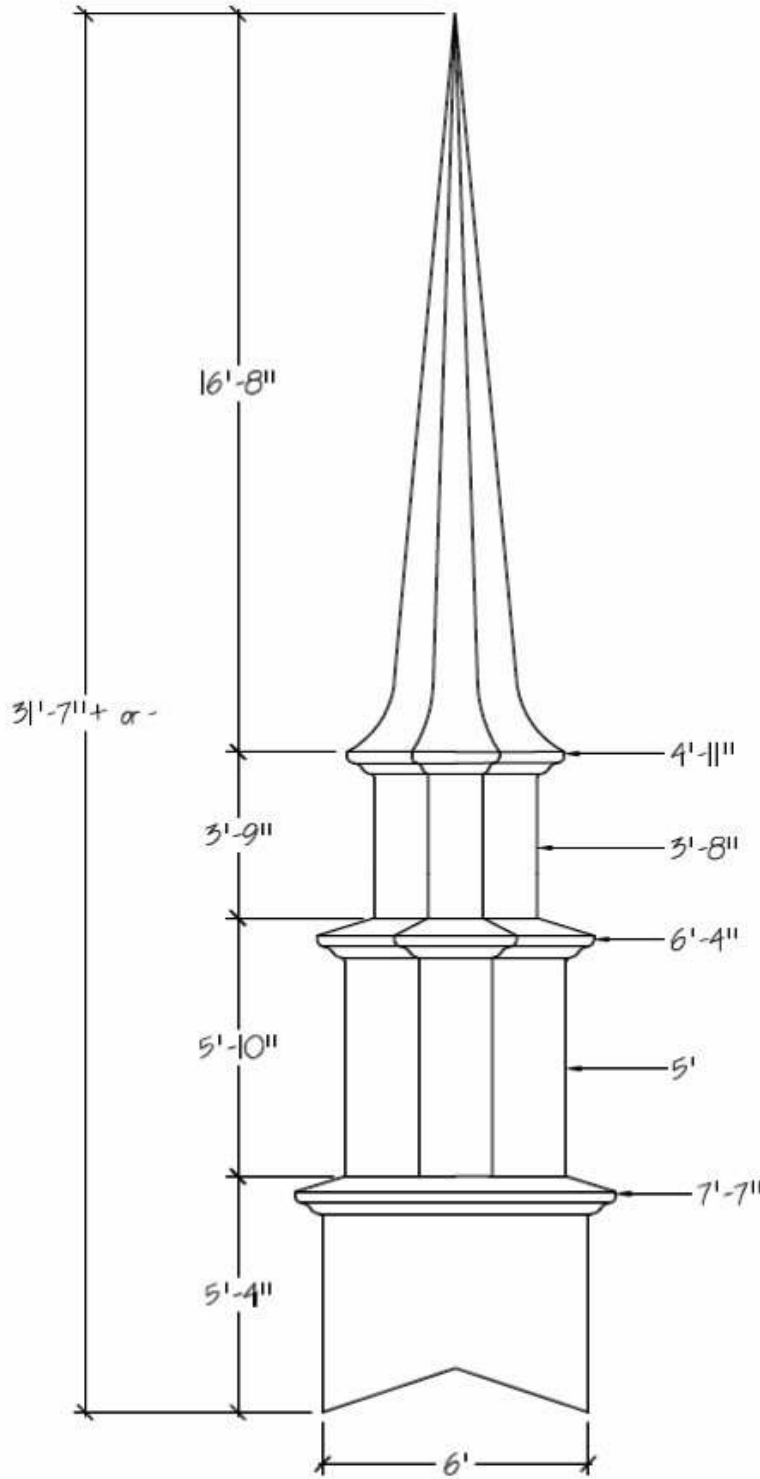

MODEL 7230-S
WITH LOUVERS
APPROXIMATELY 1000 LBS.

MODEL 7231-S

APPROXIMATELY 1100 LBS.