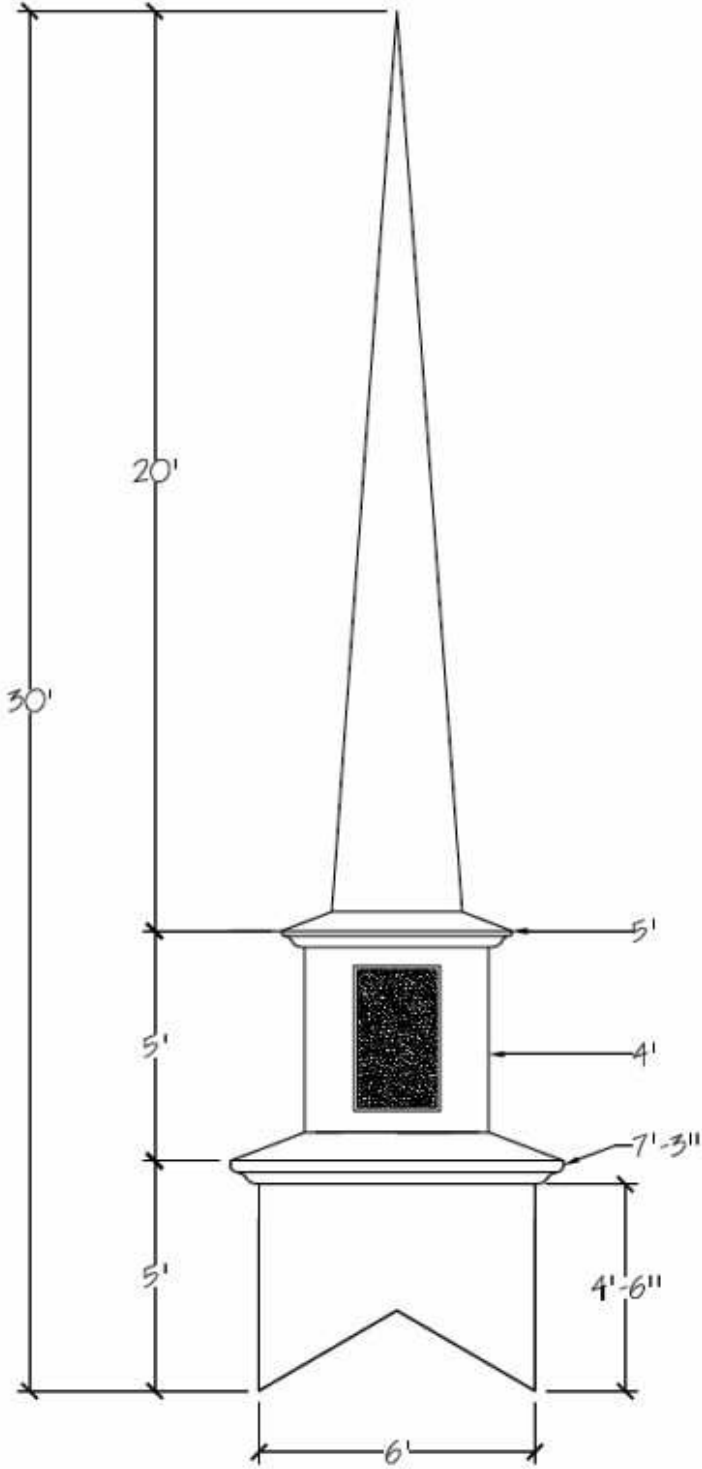

MODEL 7230-5
APPROXIMATELY 1000 LBS.