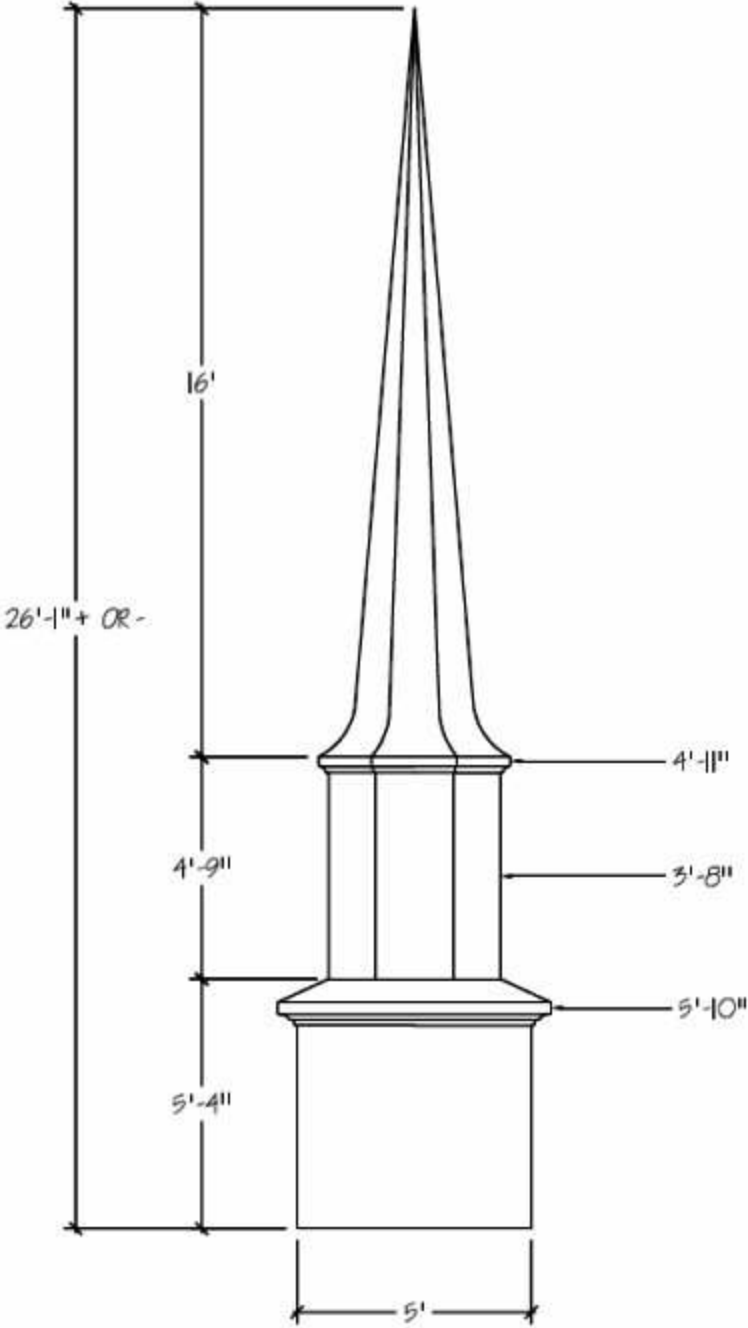

MODEL
6026-5-L

STEEPLE STORE – A DIVISION OF CHURCH FURNITURE STORE 1-800-639-7397

www.SteepleStore.com Medium Church Steeple Flyer (25' to 31' tall)

MODEL 6025-S-L

MODEL 6025-S
W/ O-TOP

MODEL 6025-5-L
W/ O-TOP

MODEL 6026-0
APPROXIMATELY 600 LBS.

MODEL 6026-0-KG
GOTHIC

APPROXIMATELY 600 LBS.

MODEL 6026-0-L
GOTHIC LOWERS
APPROXIMATELY 600 LBS.

MODEL
6026-5

MODEL
6026-5-KG

STEEPLE STORE – A DIVISION OF CHURCH FURNITURE STORE 1-800-639-7397
www.SteepleStore.com Medium Church Steeple Flyer (25' to 31' tall)