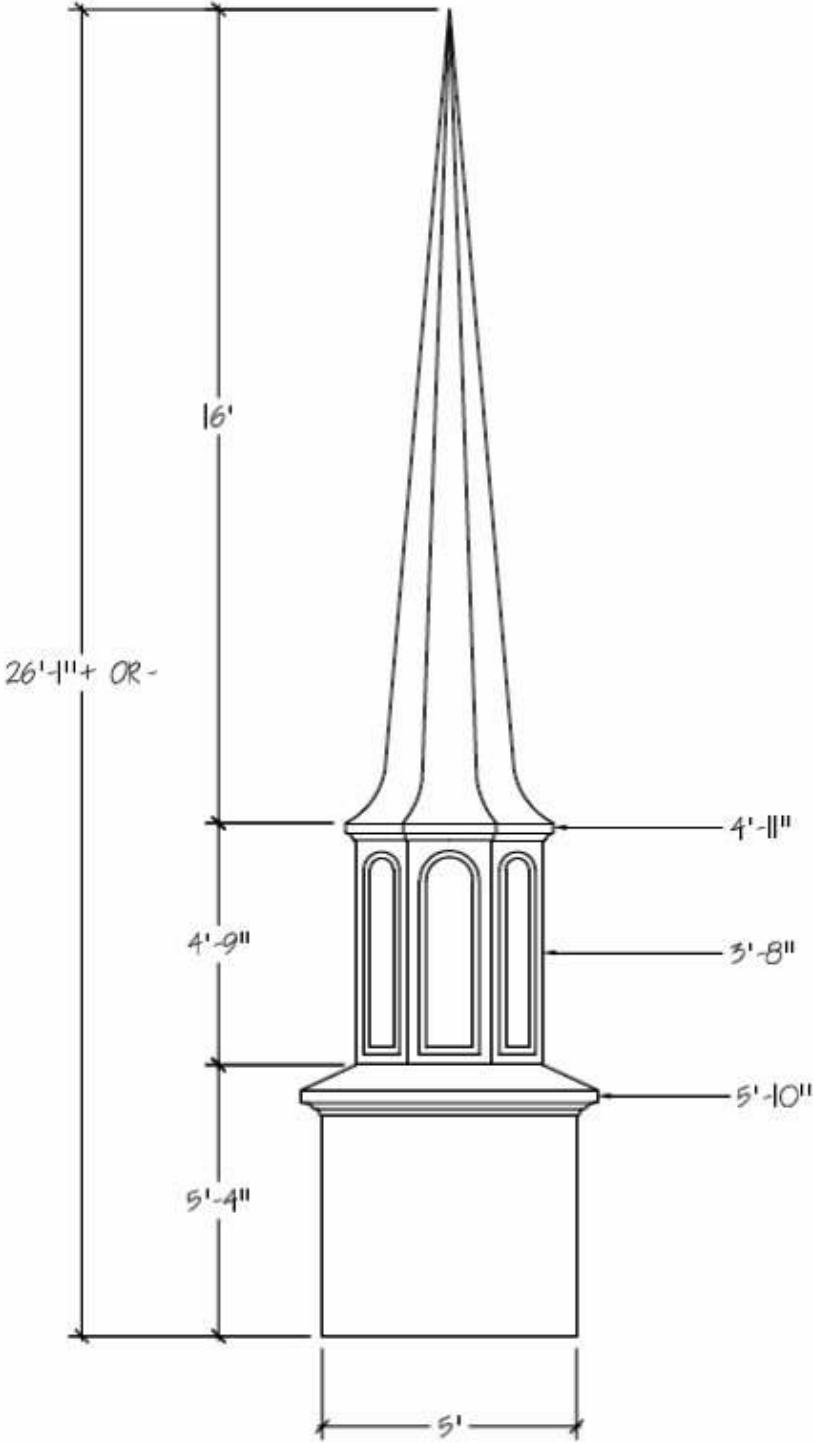

MODEL
6026-5-L

STEEPLE STORE – A DIVISION OF CHURCH FURNITURE STORE 1-800-639-7397

www.SteepleStore.com Medium Church Steeple Flyer (25' to 31' tall)

MODEL 6025-S-L

MODEL 6025-S
W/ O-TOP

MODEL 6025-5-L
W/ O-TOP

MODEL 6026-0
APPROXIMATELY 600 LBS.

MODEL 6026-0-KG
GOTHIC

APPROXIMATELY 600 LBS.

MODEL 6026-0-L
GOTHIC LOWERS
APPROXIMATELY 600 LBS.

MODEL
6026-5

MODEL
6026-5-KG

STEEPLE STORE – A DIVISION OF CHURCH FURNITURE STORE 1-800-639-7397
www.SteepleStore.com Medium Church Steeple Flyer (25' to 31' tall)