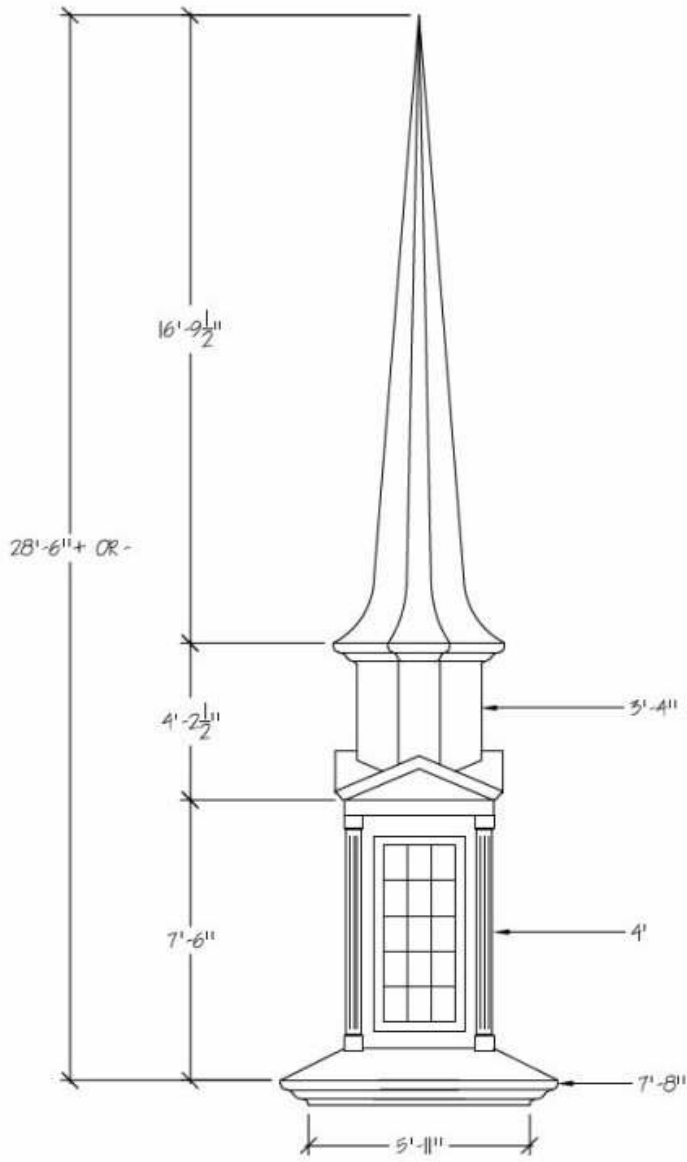

MODEL 7126-S-L