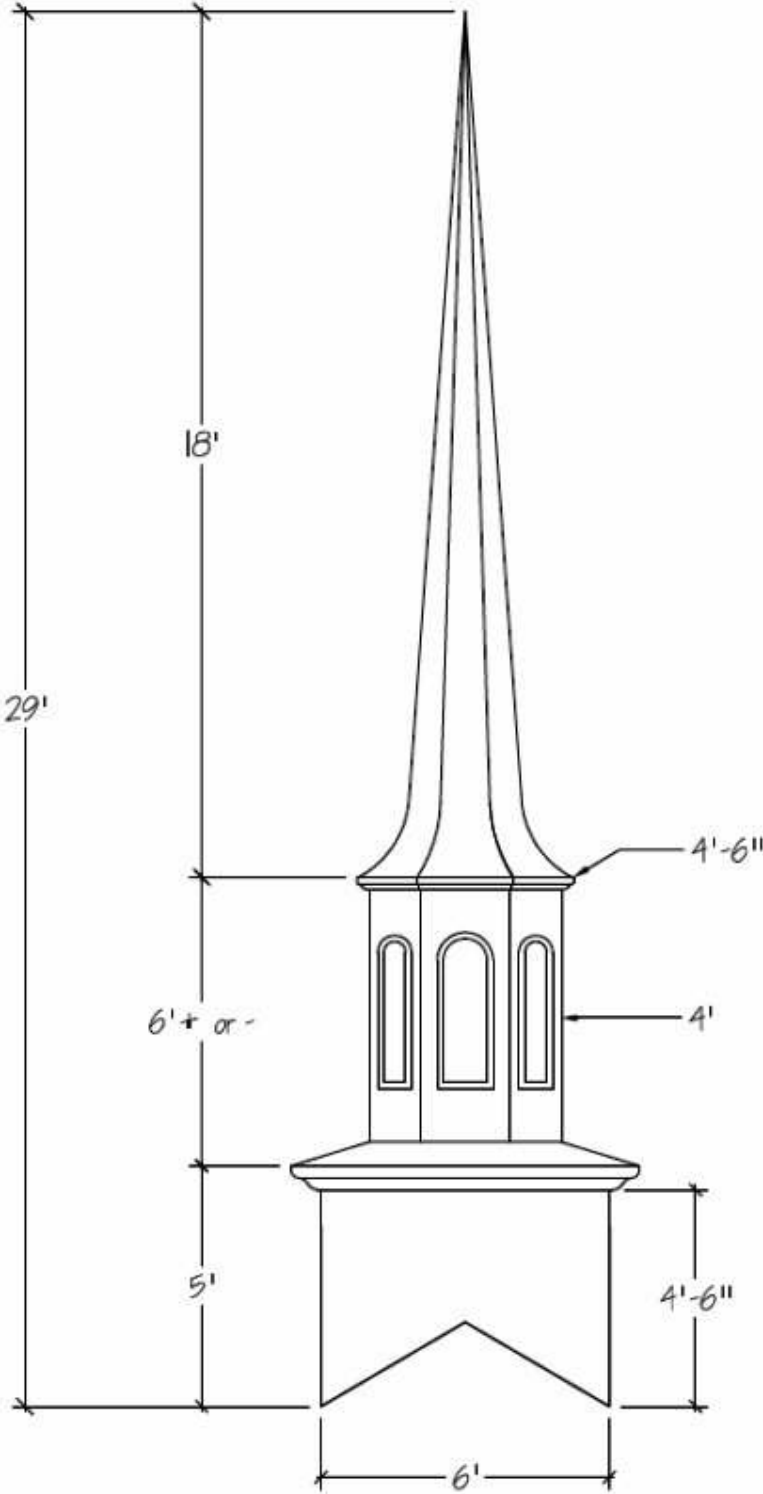

MODEL 7229-5
APPROXIMATELY 975 LBS.