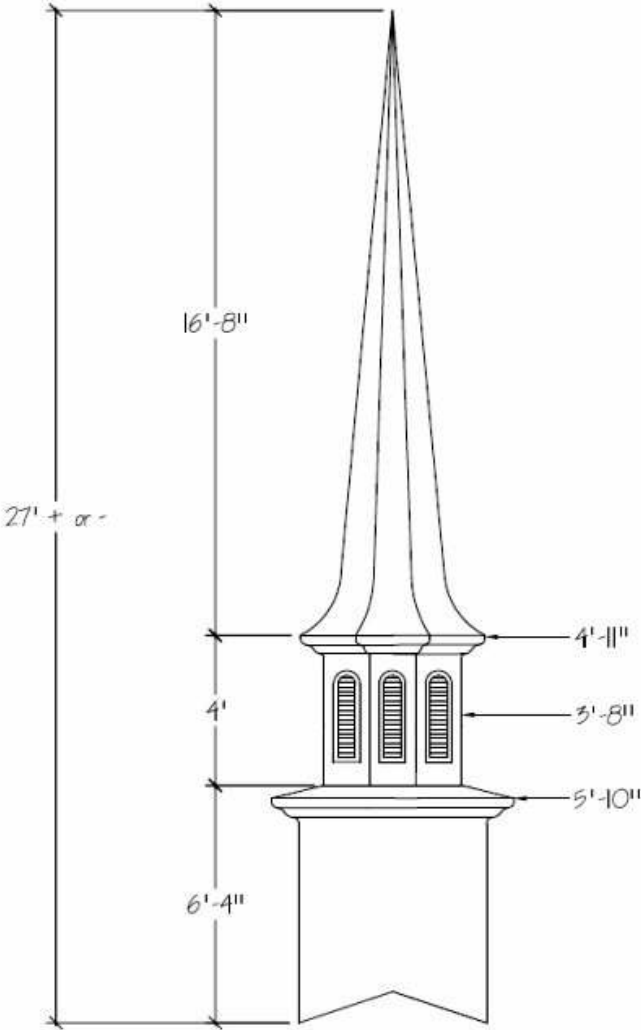

MODEL
6026-5-L

STEEPLE STORE – A DIVISION OF CHURCH FURNITURE STORE 1-800-639-7397

www.SteepleStore.com Medium Church Steeple Flyer (25' to 31' tall)

MODEL 6025-S-L

MODEL 6025-S
W/ O-TOP

MODEL 6025-5-L
W/ O-TOP

MODEL 6026-0
APPROXIMATELY 600 LBS.

MODEL 6026-0-KG
GOTHIC

APPROXIMATELY 600 LBS.

MODEL 6026-0-L
GOTHIC LOWERS
APPROXIMATELY 600 LBS.

MODEL
6026-5

MODEL
6026-5-KG

STEEPLE STORE – A DIVISION OF CHURCH FURNITURE STORE 1-800-639-7397
www.SteepleStore.com Medium Church Steeple Flyer (25' to 31' tall)