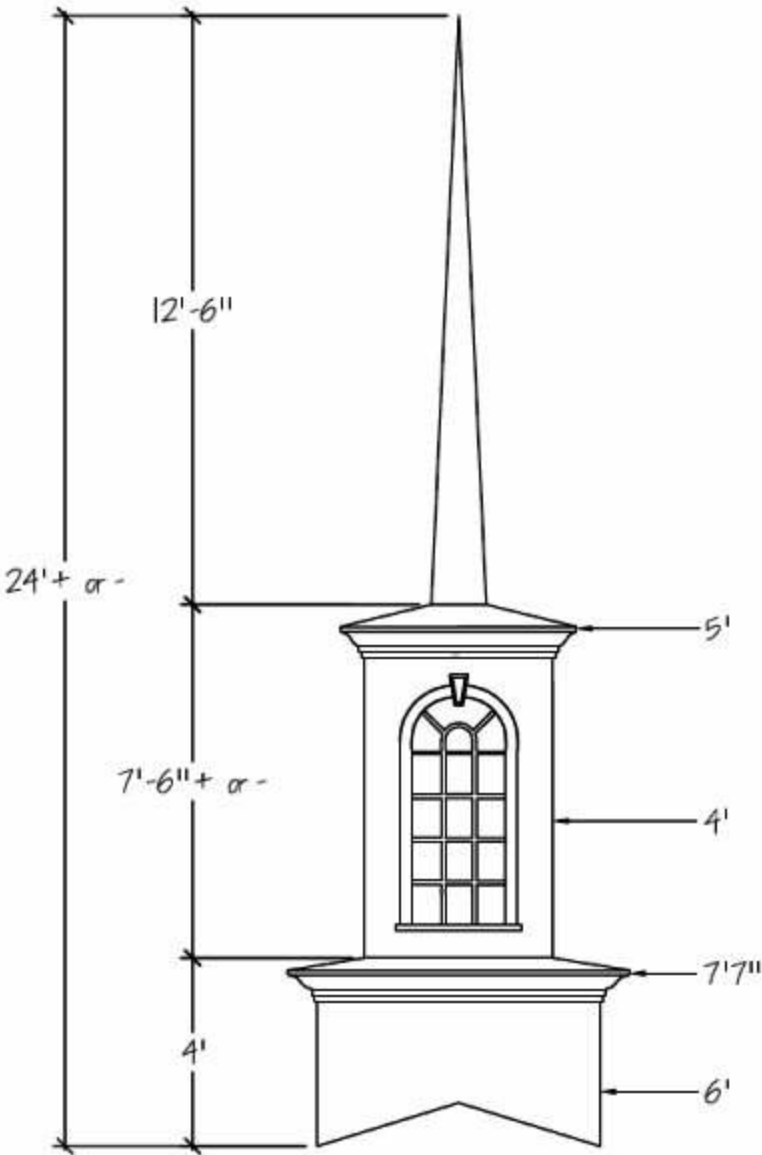

MODEL 7128-5-KG