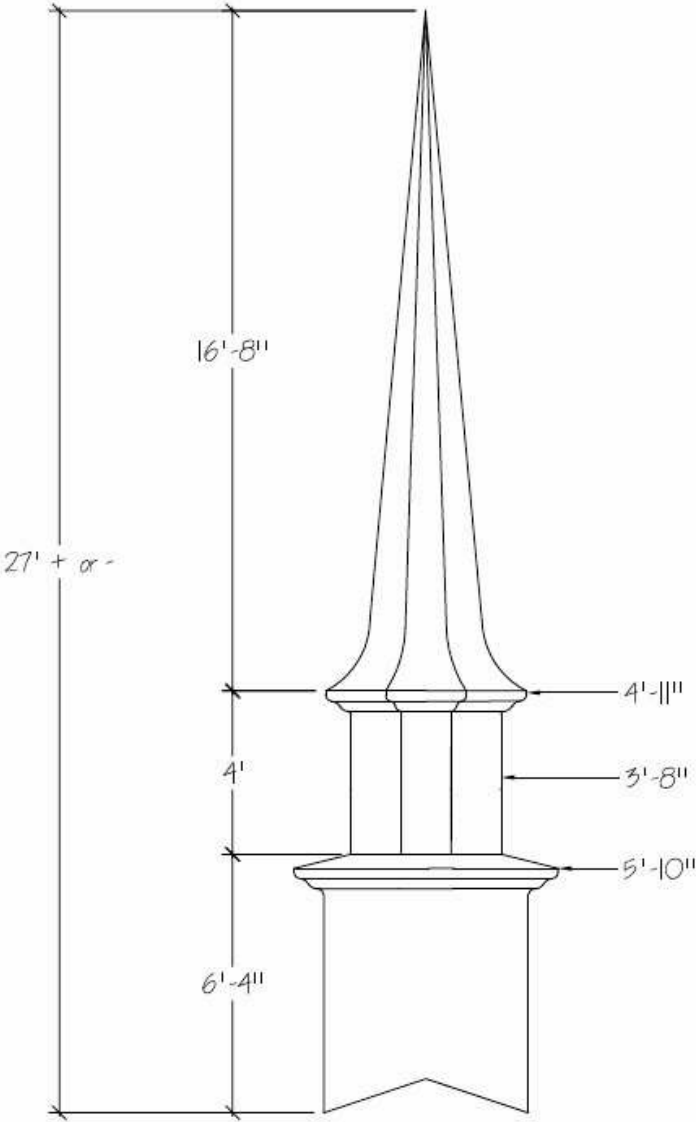

MODEL
6026-5-L

STEEPLE STORE – A DIVISION OF CHURCH FURNITURE STORE 1-800-639-7397

www.SteepleStore.com Medium Church Steeple Flyer (25' to 31' tall)

MODEL 6025-S-L

MODEL 6025-S
W/ O-TOP

MODEL 6025-5-L
W/ O-TOP

MODEL 6026-0
APPROXIMATELY 600 LBS.

MODEL 6026-0-KG
GOTHIC

APPROXIMATELY 600 LBS.

MODEL 6026-0-L
GOTHIC LOWERS
APPROXIMATELY 600 LBS.

MODEL
6026-5

MODEL
6026-5-KG

STEEPLE STORE – A DIVISION OF CHURCH FURNITURE STORE 1-800-639-7397
www.SteepleStore.com Medium Church Steeple Flyer (25' to 31' tall)