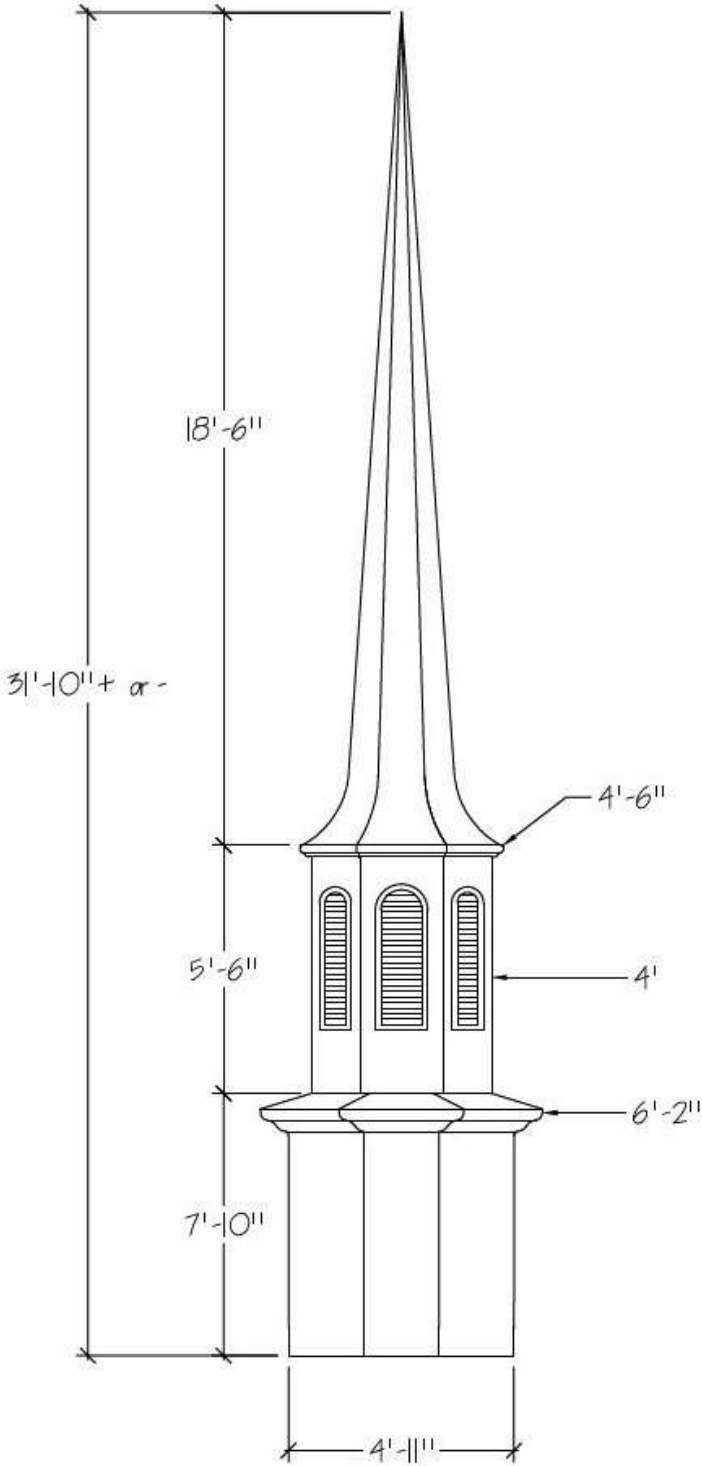

MODEL 6029-0-L

APPROXIMATELY 655 LBS.