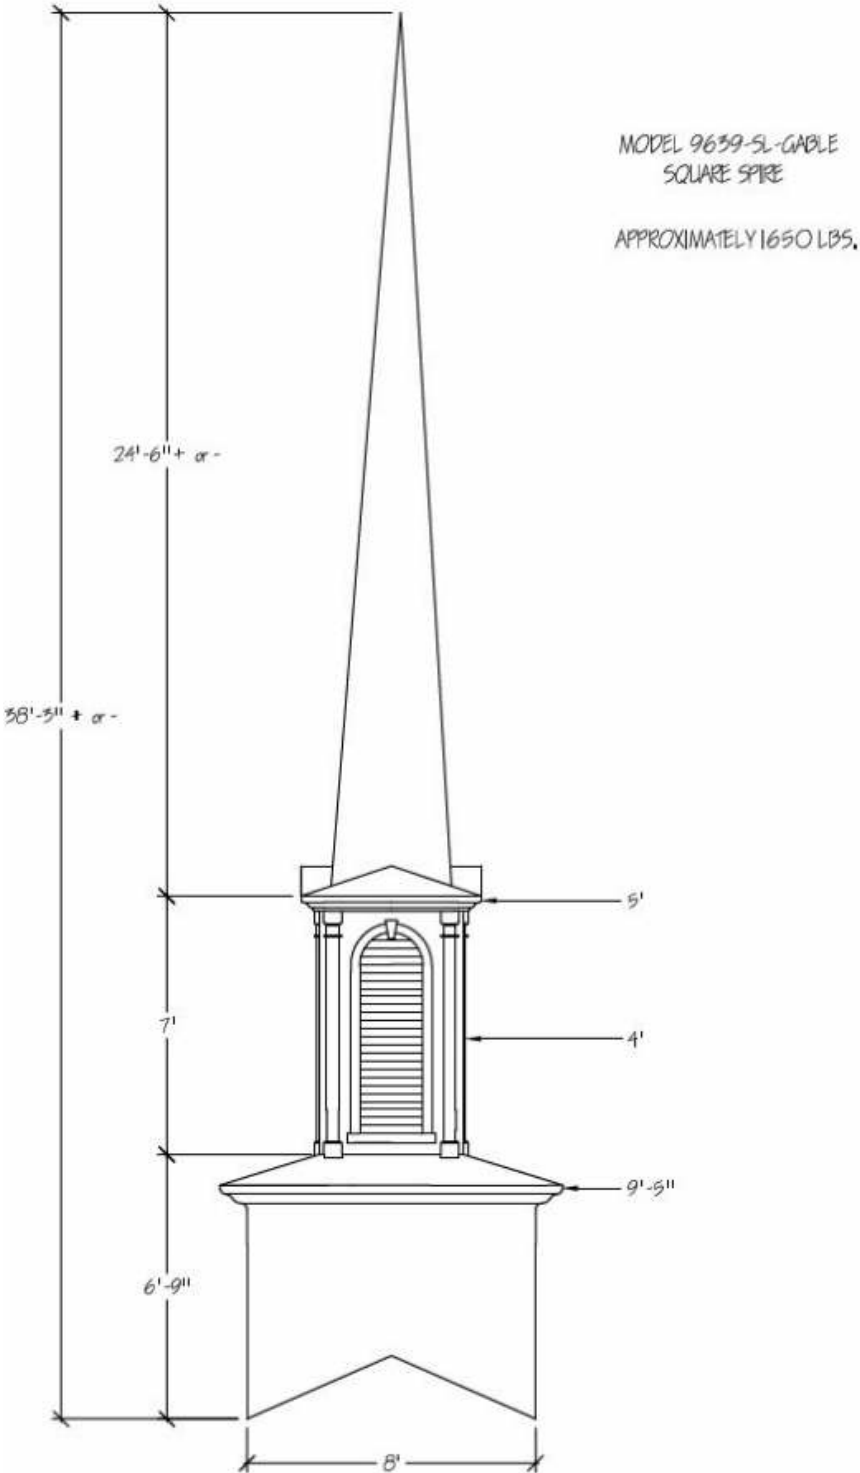

STEEPLE STORE – A DIVISION OF CHURCH FURNITURE STORE 1-800-639-7397

www.SteepleStore.com Large Church Steeple Flyer (32' tall and taller)