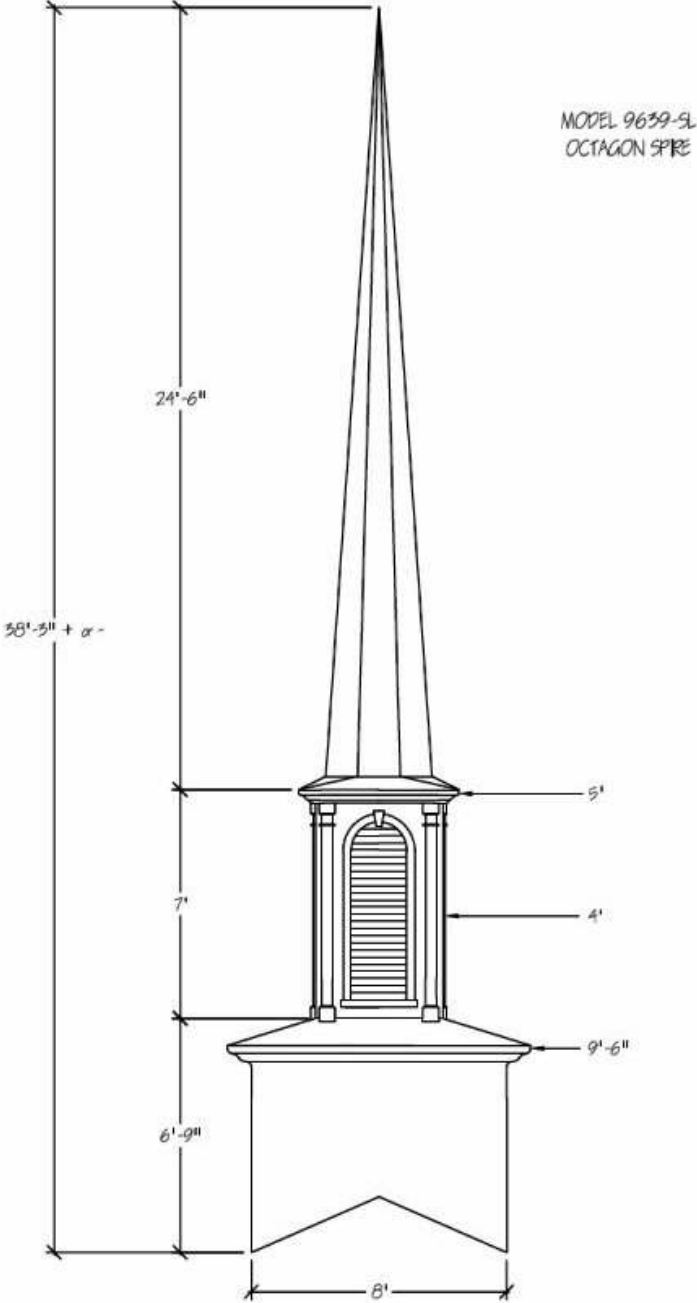

STEEPLE STORE – A DIVISION OF CHURCH FURNITURE STORE 1-800-639-7397

www.SteepleStore.com Large Church Steeple Flyer (32' tall and taller)