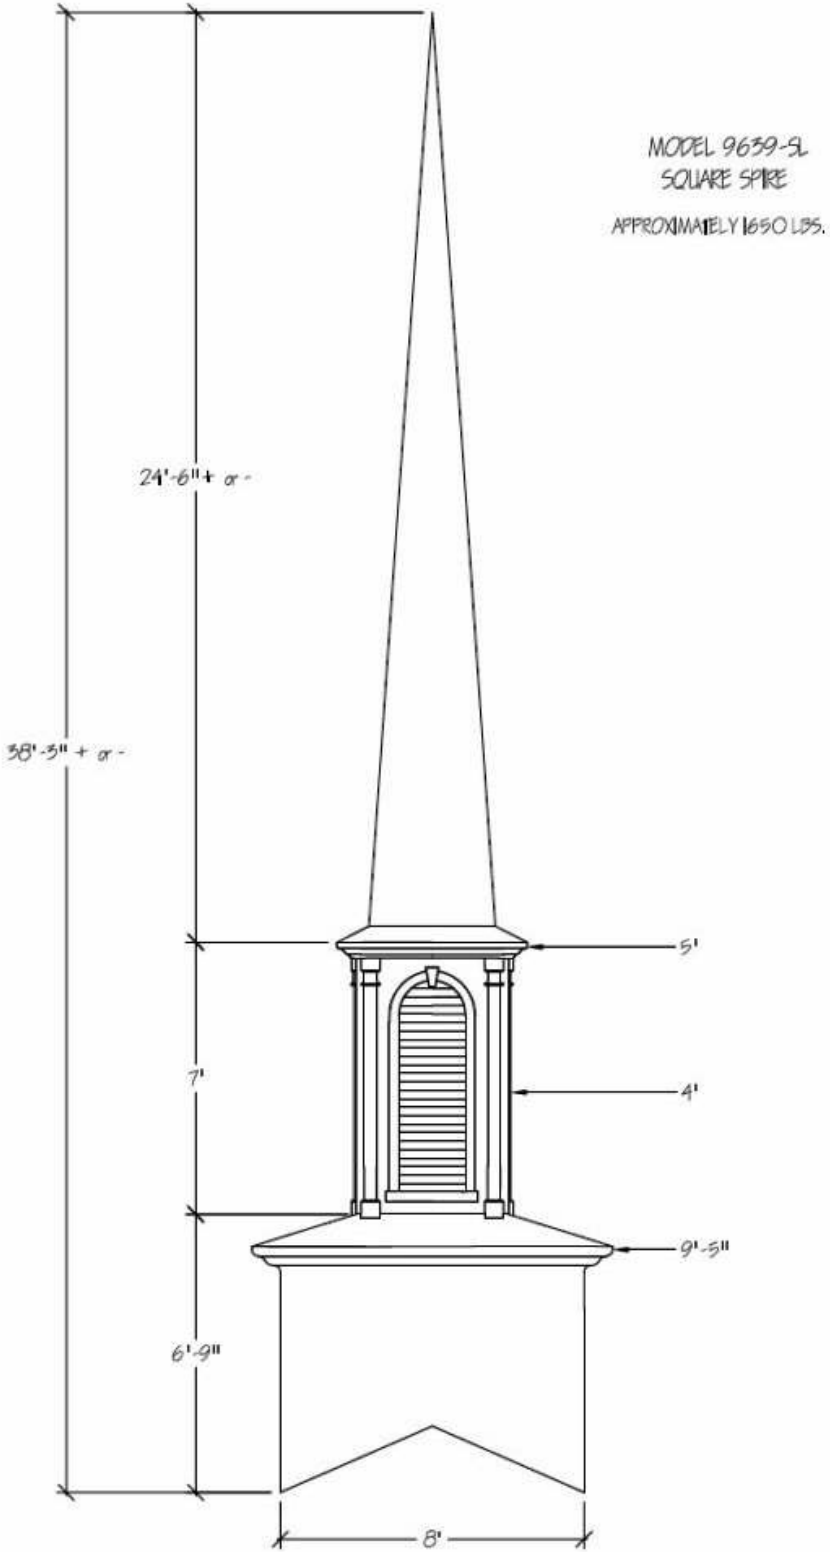

STEEPLE STORE – A DIVISION OF CHURCH FURNITURE STORE 1-800-639-7397

www.SteepleStore.com Large Church Steeple Flyer (32' tall and taller)