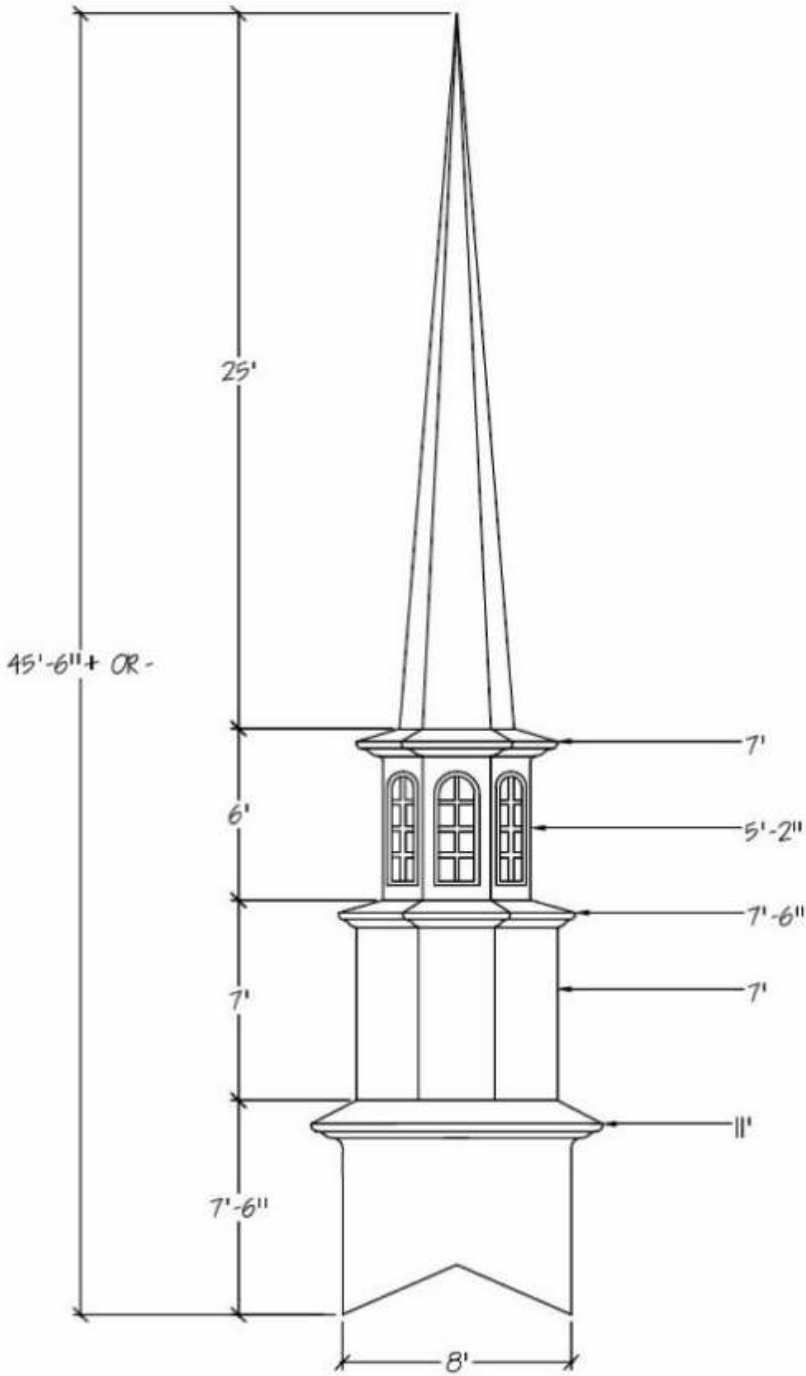

MODEL 8438 HEX

MODEL 8438 HEX-KG

MODEL 9645 H-KG
WITH MUNTINS

STEEPLE STORE – A DIVISION OF CHURCH FURNITURE STORE 1-800-639-7397

www.SteepleStore.com Large Church Steeple Flyer (32' tall and taller)

9645-S-KG/HEX
WITH MUNTINS

STEEPLE STORE – A DIVISION OF CHURCH FURNITURE STORE 1-800-639-7397

www.SteepleStore.com Large Church Steeple Flyer (32' tall and taller)

MODEL 9659-S-KG WITH GRIDS
SQUARE SPIRE
APPROXIMATELY 1750 LBS.

STEEPLE STORE – A DIVISION OF CHURCH FURNITURE STORE 1-800-639-7397

www.SteepleStore.com Large Church Steeple Flyer (32' tall and taller)

STEEPLE STORE – A DIVISION OF CHURCH FURNITURE STORE 1-800-639-7397

www.SteepleStore.com Large Church Steeple Flyer (32' tall and taller)