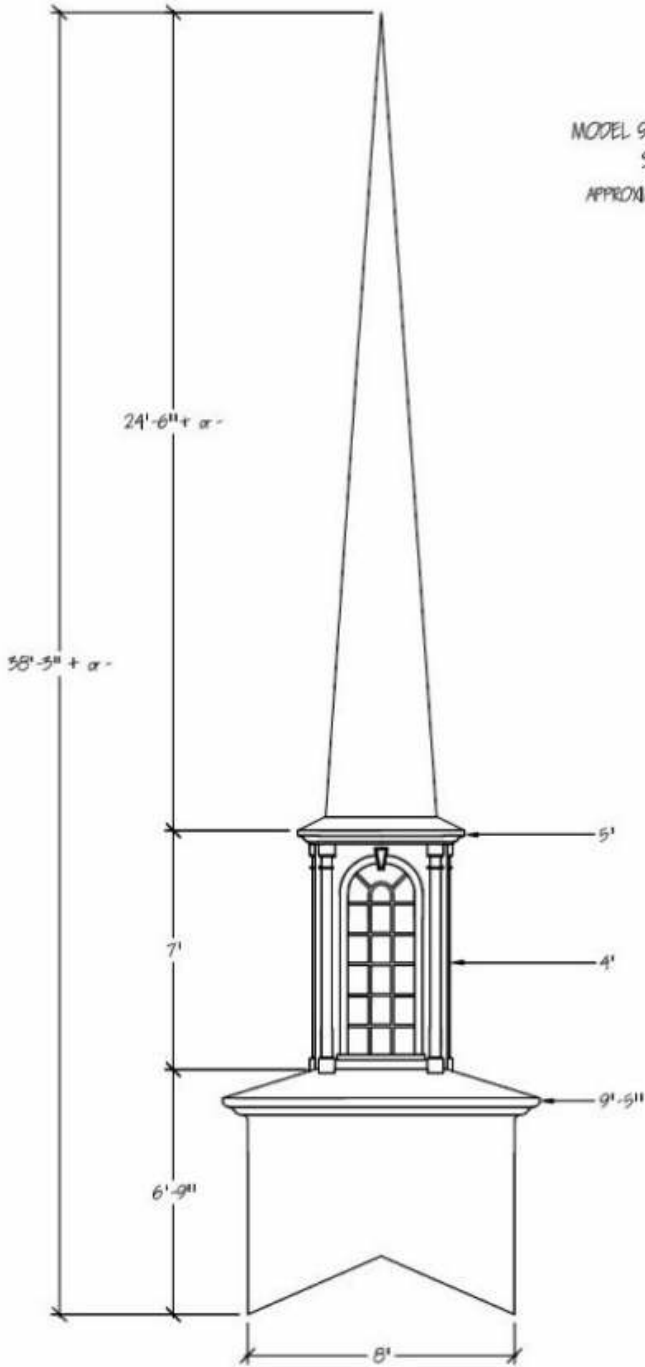

MODEL 8438 HEX

MODEL 8438 HEX-KG

MODEL 9645 H-KG
WITH MUNTINS

STEEPLE STORE – A DIVISION OF CHURCH FURNITURE STORE 1-800-639-7397

www.SteepleStore.com Large Church Steeple Flyer (32' tall and taller)

9645-S-KG/HEX
WITH MUNTINS

STEEPLE STORE – A DIVISION OF CHURCH FURNITURE STORE 1-800-639-7397

www.SteepleStore.com Large Church Steeple Flyer (32' tall and taller)

MODEL 9659-S-KG WITH GRIDS
SQUARE SPIRE
APPROXIMATELY 1750 LBS.

STEEPLE STORE – A DIVISION OF CHURCH FURNITURE STORE 1-800-639-7397