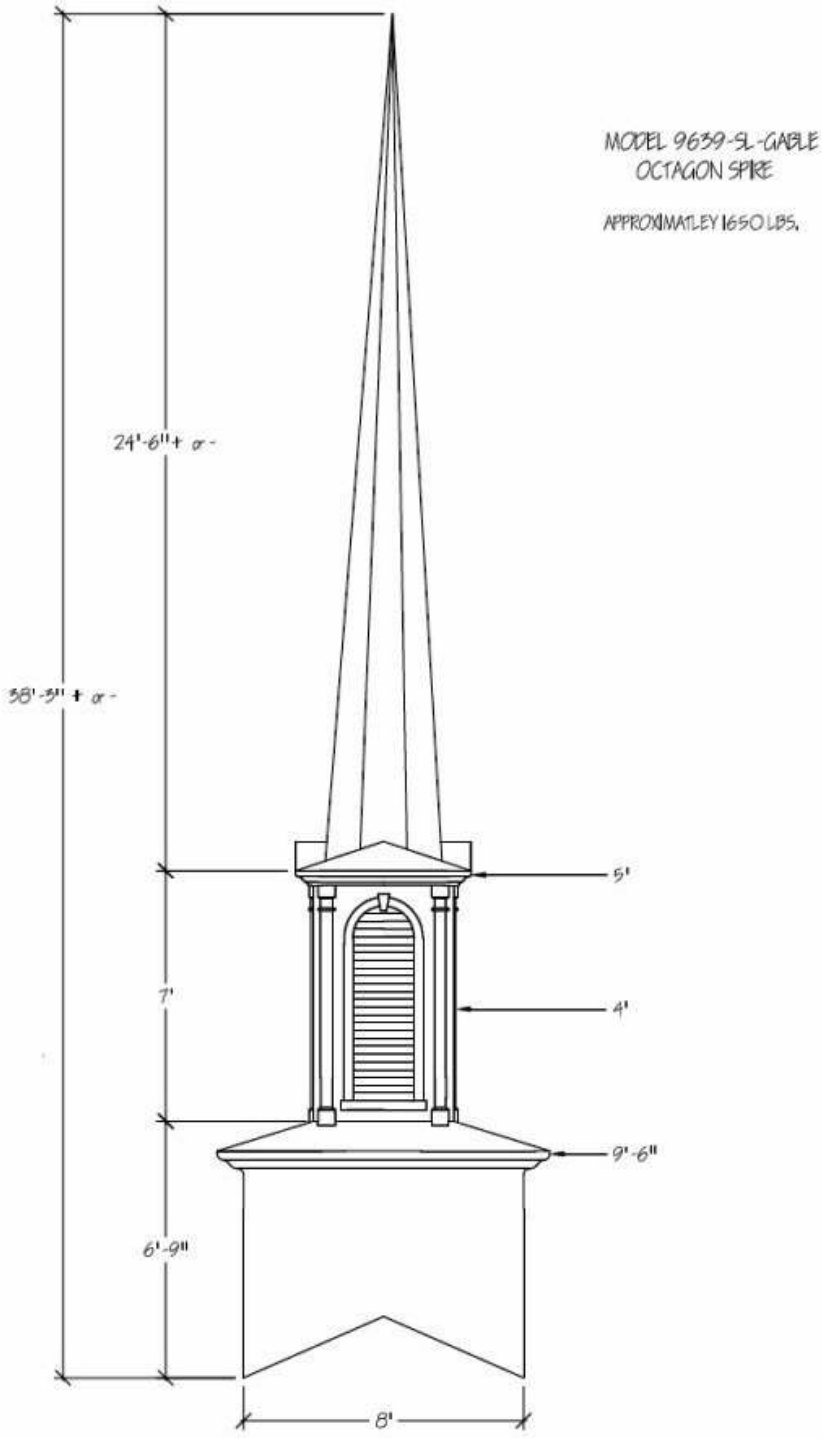

STEEPLE STORE – A DIVISION OF CHURCH FURNITURE STORE 1-800-639-7397

www.SteepleStore.com Large Church Steeple Flyer (32' tall and taller)