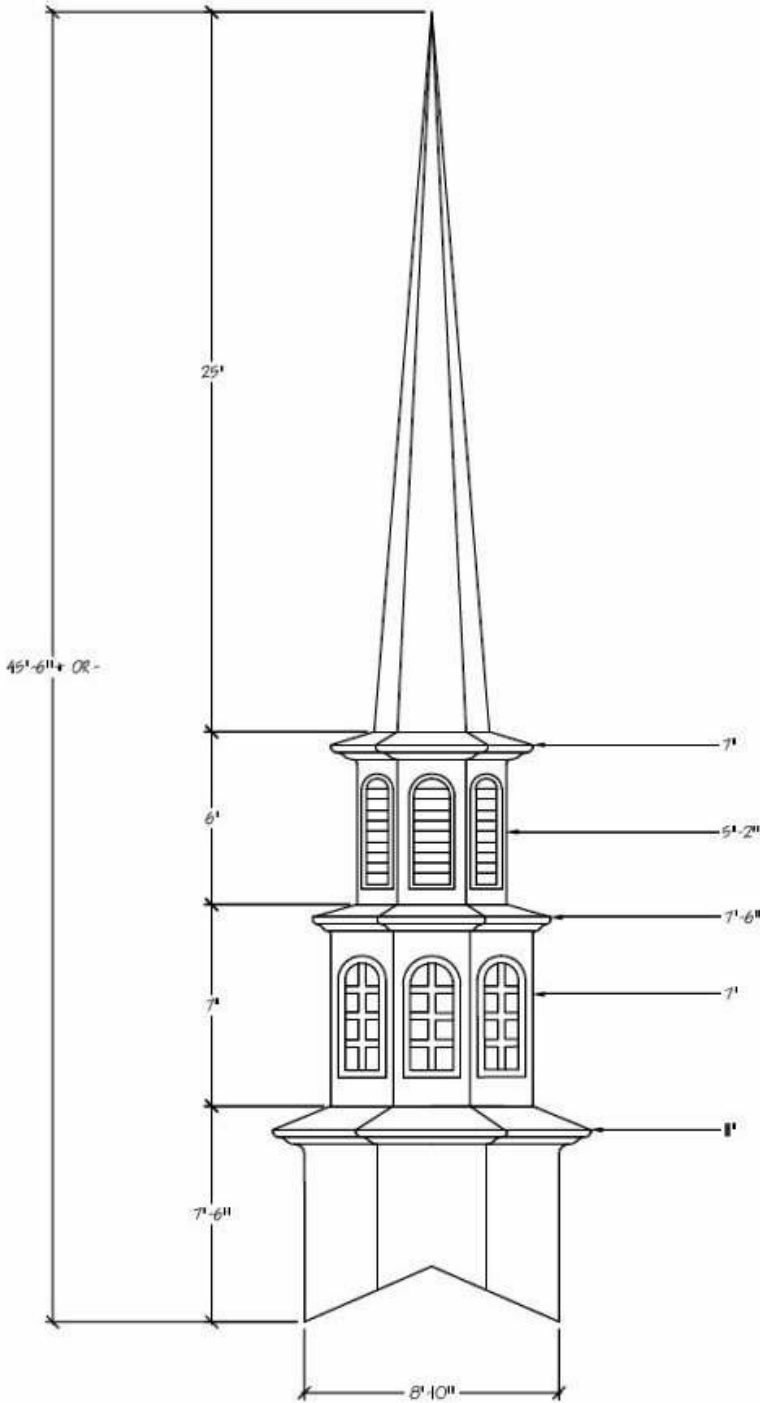

MODEL 8438 HEX

MODEL 8438 HEX-KG

MODEL 9645 H-KG
WITH MUNTINS

STEEPLE STORE – A DIVISION OF CHURCH FURNITURE STORE 1-800-639-7397

www.SteepleStore.com Large Church Steeple Flyer (32' tall and taller)

9645-S-KG/HEX
WITH MUNTINS

STEEPLE STORE – A DIVISION OF CHURCH FURNITURE STORE 1-800-639-7397

www.SteepleStore.com Large Church Steeple Flyer (32' tall and taller)

MODEL 9659-S-KG WITH GRIDS
SQUARE SPIRE
APPROXIMATELY 1750 LBS.

STEEPLE STORE – A DIVISION OF CHURCH FURNITURE STORE 1-800-639-7397