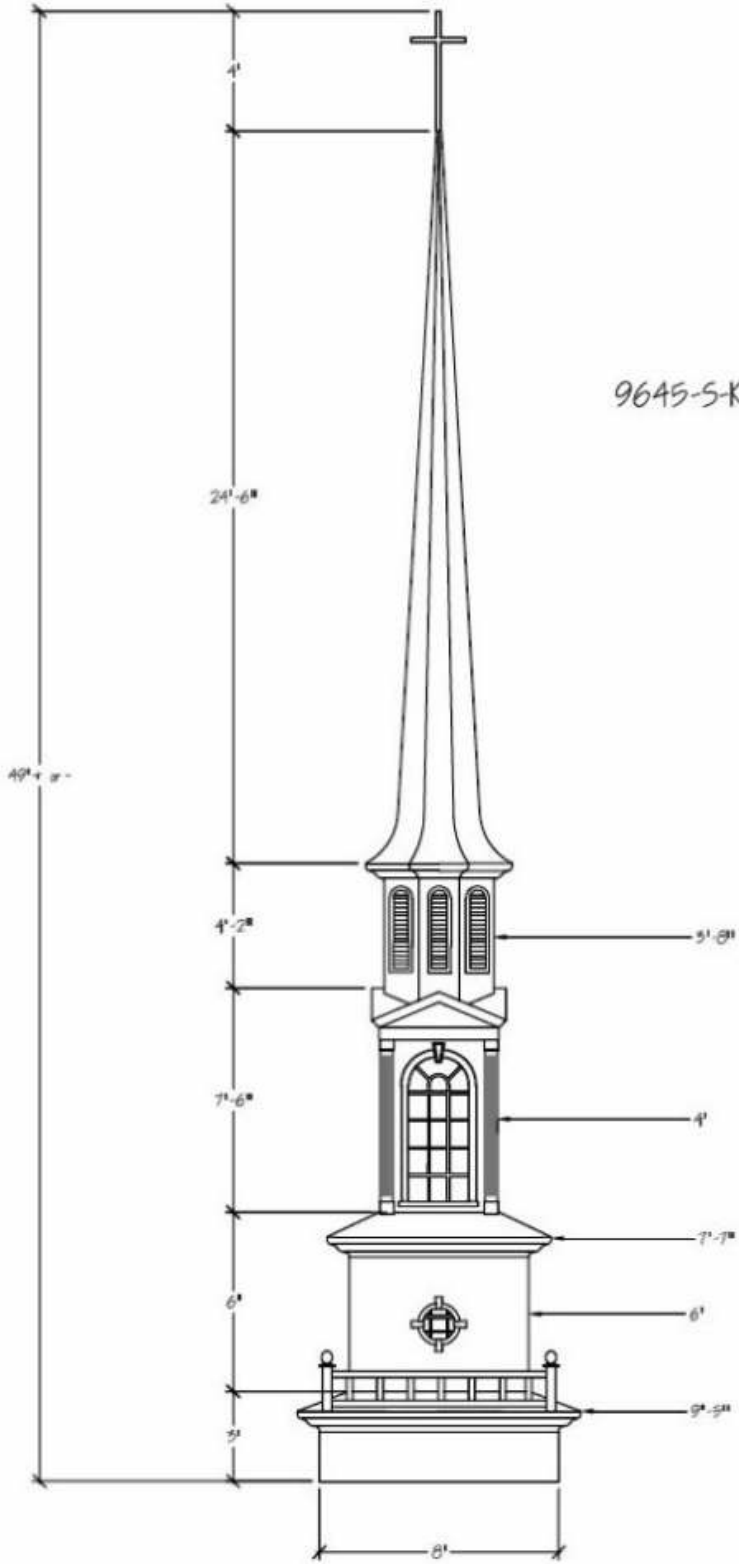

MODEL 8438 HEX

MODEL 8438 HEX-KG

MODEL 9645 H-KG
WITH MUNTINS

STEEPLE STORE – A DIVISION OF CHURCH FURNITURE STORE 1-800-639-7397

www.SteepleStore.com Large Church Steeple Flyer (32' tall and taller)

9645-S-KG/HEX
WITH MUNTINS

STEEPLE STORE – A DIVISION OF CHURCH FURNITURE STORE 1-800-639-7397

www.SteepleStore.com Large Church Steeple Flyer (32' tall and taller)

MODEL 9659-S-KG WITH GRIDS
SQUARE SPIRE
APPROXIMATELY 1750 LBS.

STEEPLE STORE – A DIVISION OF CHURCH FURNITURE STORE 1-800-639-7397