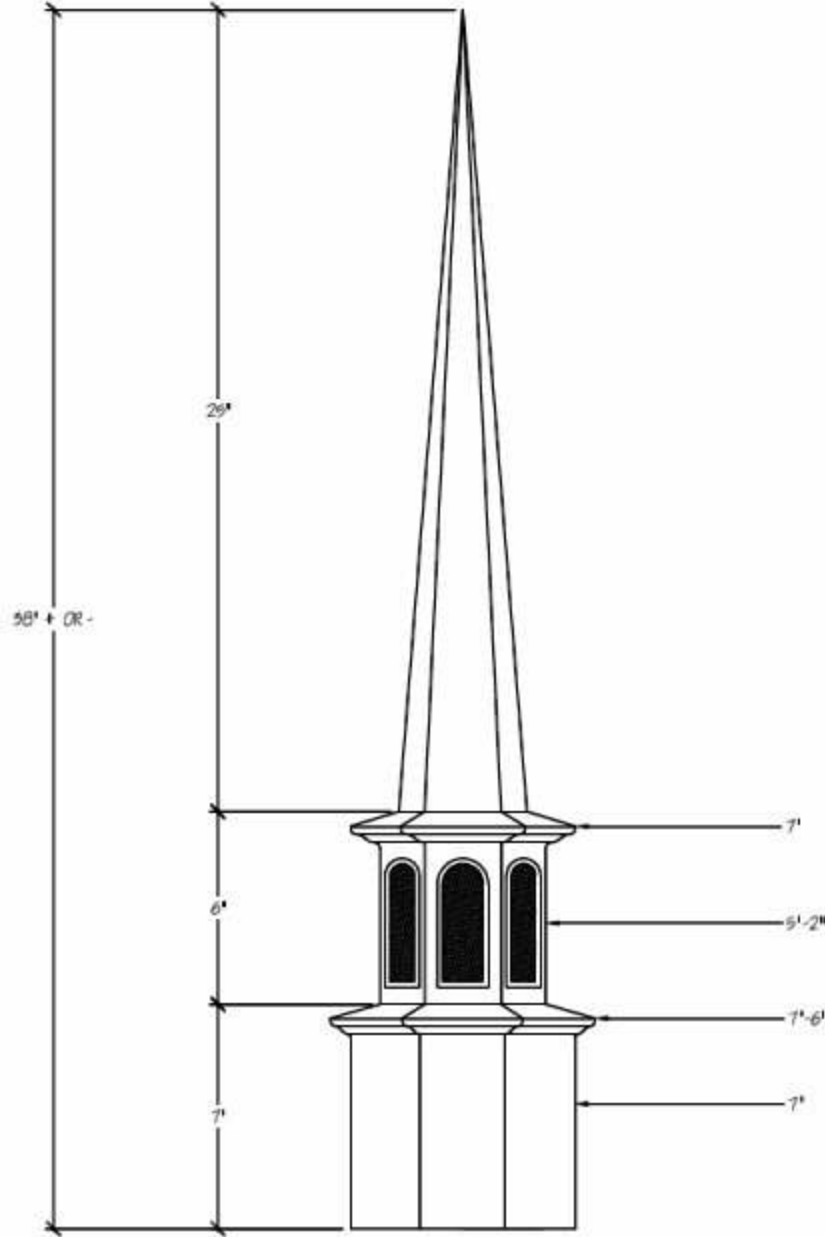

MODEL 8438 HEX

MODEL 8438 HEX-KG

MODEL 9645 H-KG
WITH MUNTINS

STEEPLE STORE – A DIVISION OF CHURCH FURNITURE STORE 1-800-639-7397

www.SteepleStore.com Large Church Steeple Flyer (32' tall and taller)

9645-S-KG/HEX
WITH MUNTINS

STEEPLE STORE – A DIVISION OF CHURCH FURNITURE STORE 1-800-639-7397

www.SteepleStore.com Large Church Steeple Flyer (32' tall and taller)

MODEL 9659-S-KG WITH GRIDS
SQUARE SPIRE
APPROXIMATELY 1750 LBS.

STEEPLE STORE – A DIVISION OF CHURCH FURNITURE STORE 1-800-639-7397

www.SteepleStore.com Large Church Steeple Flyer (32' tall and taller)

STEEPLE STORE – A DIVISION OF CHURCH FURNITURE STORE 1-800-639-7397

www.SteepleStore.com Large Church Steeple Flyer (32' tall and taller)