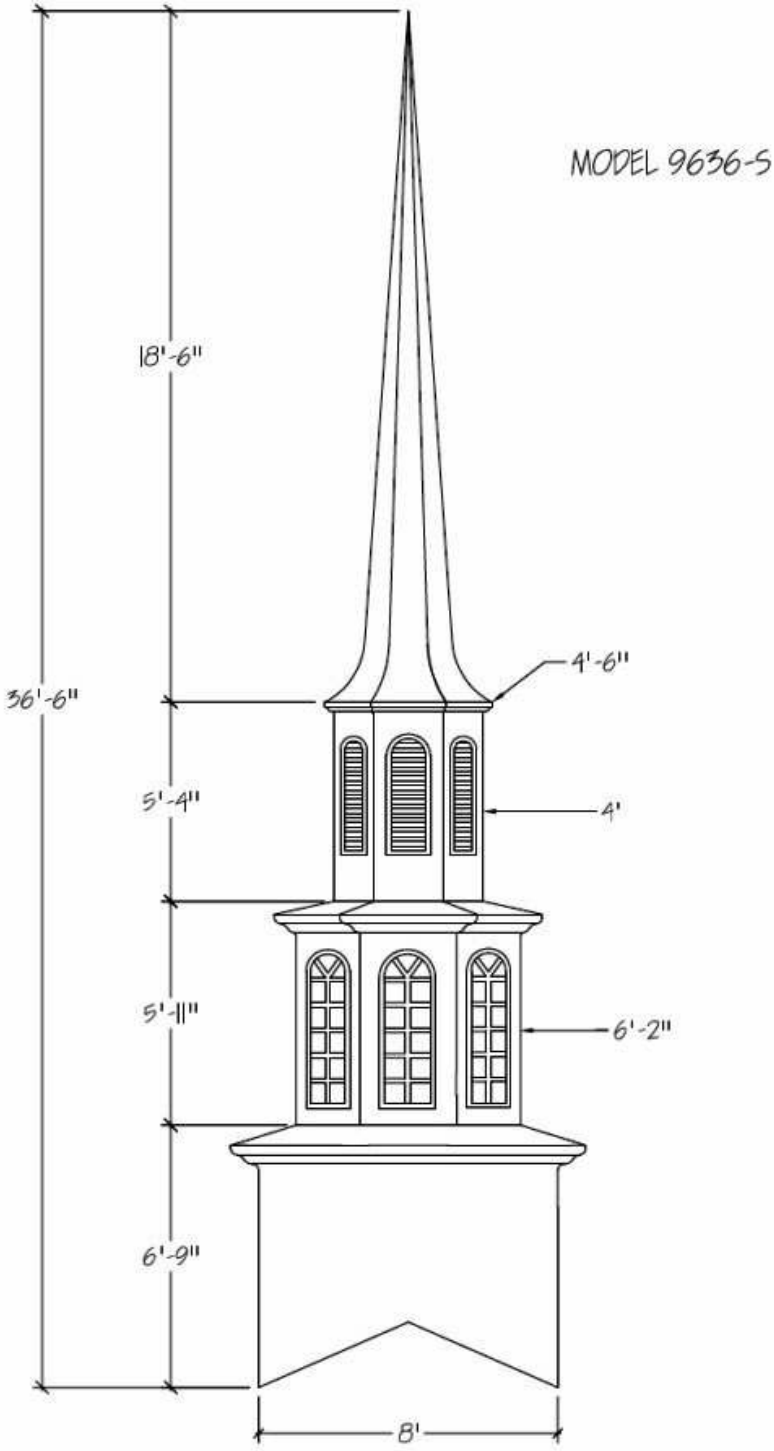

MODEL 8438 HEX

MODEL 8438 HEX-KG

MODEL 9645 H-KG
WITH MUNTINS

STEEPLE STORE – A DIVISION OF CHURCH FURNITURE STORE 1-800-639-7397

www.SteepleStore.com Large Church Steeple Flyer (32' tall and taller)

9645-S-KG/HEX
WITH MUNTINS

STEEPLE STORE – A DIVISION OF CHURCH FURNITURE STORE 1-800-639-7397

www.SteepleStore.com Large Church Steeple Flyer (32' tall and taller)

MODEL 9659-S-KG WITH GRIDS
SQUARE SPIRE
APPROXIMATELY 1750 LBS.

STEEPLE STORE – A DIVISION OF CHURCH FURNITURE STORE 1-800-639-7397