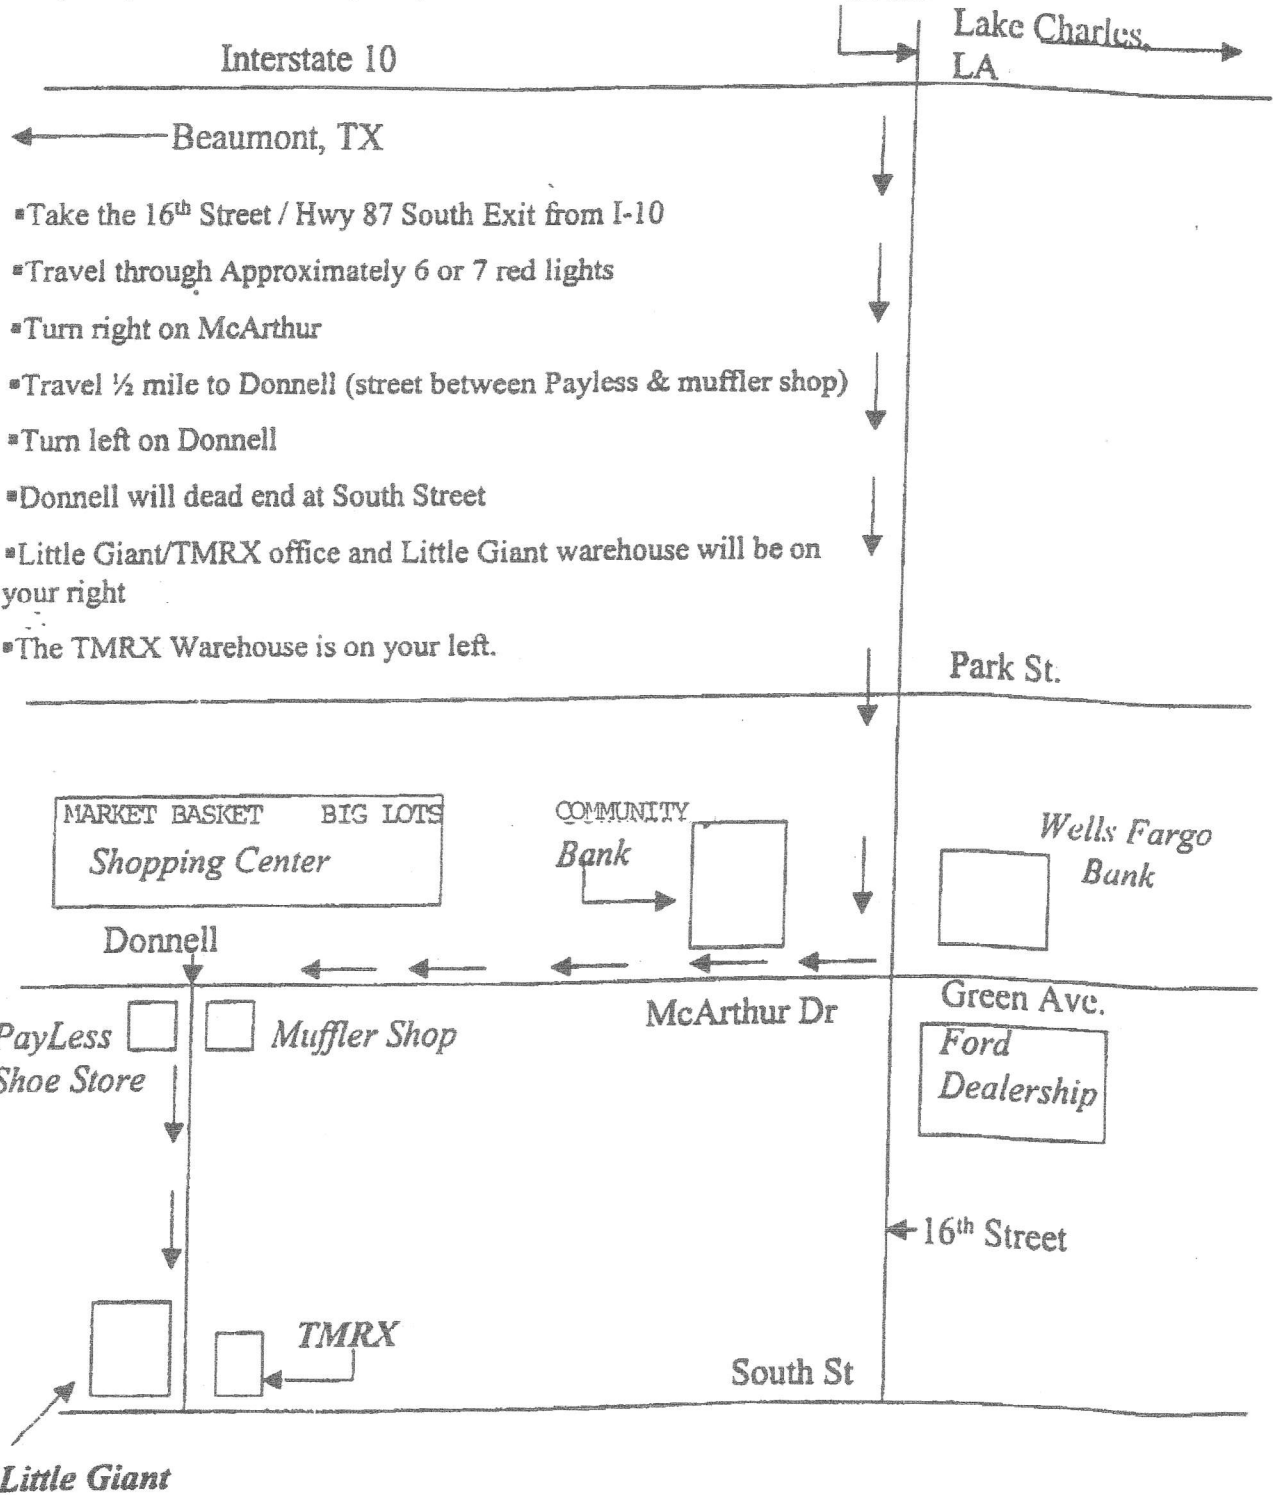

# Directions to Little Giant Mfg & TMRX Fiberglass

105 Donnell / 2222 South Street

Orange, TX 77631

(409) 883-4246 / (800) 231-6035

16<sup>th</sup>  
St/Hwy 87  
South

Interstate 10

← Beaumont, TX

- Take the 16<sup>th</sup> Street / Hwy 87 South Exit from I-10
- Travel through Approximately 6 or 7 red lights
- Turn right on McArthur
- Travel ½ mile to Donnell (street between Payless & muffler shop)
- Turn left on Donnell
- Donnell will dead end at South Street
- Little Giant/TMRX office and Little Giant warehouse will be on your right
- The TMRX Warehouse is on your left.

→ Lake Charles,  
LA

Park St.

MARKET BASKET BIG LOTS  
Shopping Center

COMMUNITY  
Bank

Wells Fargo  
Bank

Donnell

McArthur Dr

PayLess  
Shoe Store

Muffler Shop

Green Ave.  
Ford  
Dealership

← 16<sup>th</sup> Street

South St

Little Giant

TMRX