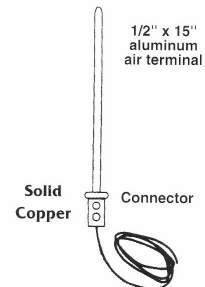

AMERICAN BAPTISTRIES
A Division of the Church Furniture Store
www.ChurchFurnitureStore.com
1-800-639-7397

American Steeples & Baptistries

OPTIONS THAT MAY BE ADDED TO STEEPLES

ROUND TOP LOUVER
14" and 32" and 14" x 44"

SQUARE TOP LOUVER
14" x 36"

GOTHIC LOUVER
14" x 36"

OCTAGON LOUVER
22"

ROUND LOUVER
22"

RECTANGLE LOUVER
21" x 27"

OCTAGON PANEL w/CROSS
22"

ROUND PANEL w/CROSS
22"

ROUND PANEL w/PRAYING HANDS
(Dove and Octagonal Panel Available)

KEYBLOCK
22"

KEYBLOCK w/K-Glas & Grids
22"

ALUMINUM STEEPLE CROSS
3', 4' or 5' H
Optional Steeple Cross can be added to any Steeple Model. (8" Ball Also Available)

OPTIONAL LIGHTNING CABLE