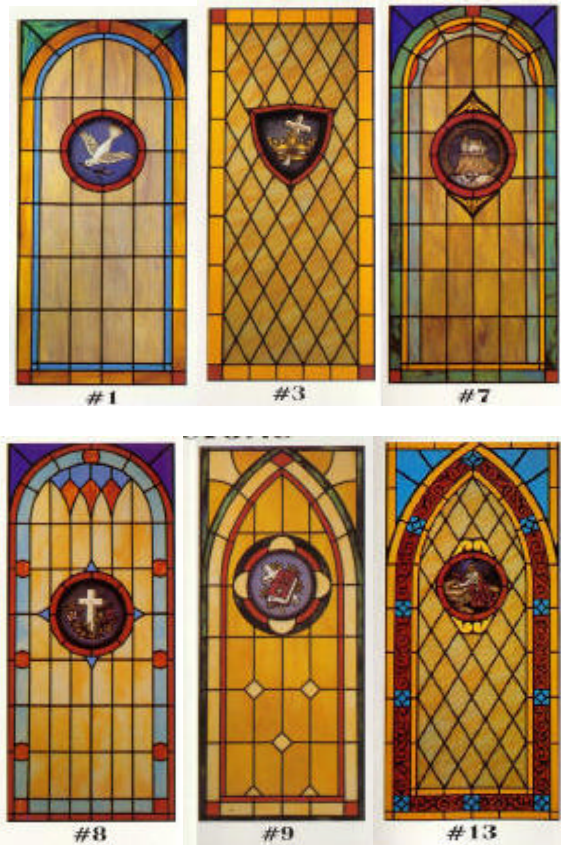

Window Styles #1, 3, 7, 8, 9, 13
 Prices start at \$44.00 / sq ft
 Choice of small emblem add \$150. ea

24" x 36" Medallions \$750.00 each
 Full Figure Designs \$150 - \$200 / sq ft
 Anodized Aluminum Frames available
 Light Boxes available, call for estimate
 Delivery and/or Installation Estimates

Window Styles #10, 11, 12, 201
 Prices start at \$82.00 / sq ft
 Choice of small emblem add \$150. ea

Trish Stone - Church Consultant - Psalms 115:1

1-800-935-7397