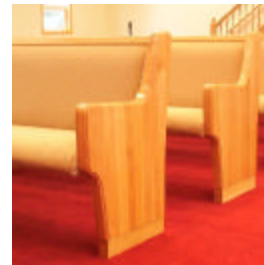

www.ChurchFurnitureStore.com

PEWS
SOLID OAK
4" SEAT CUSHION
2" BACK CUSHION
LUMBAR BACK SUPPORT
NO PARTICLE BOARD USED
CALL TODAY FOR A FREE ESTIMATE

1-800-935-7397 or 540-493-7900

Trish Stone - Church Consultant

Psalms 115:1

STYLE 700