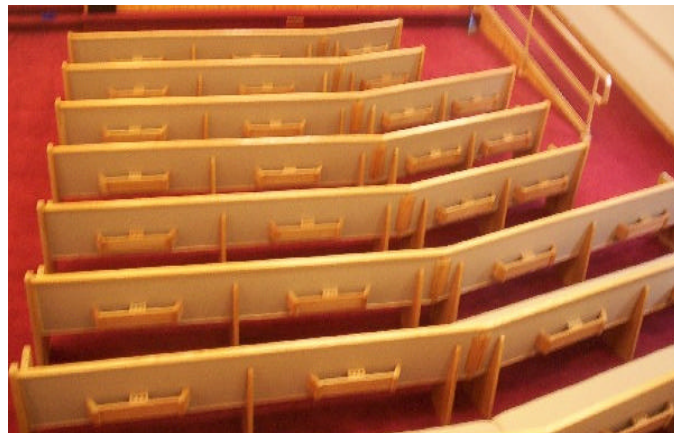

VICTORY PULPIT

TRADITIONAL PULPIT

CUSTOM PULPIT

STYLE 204 FULL-END – PADDED SEAT – WOOD FRONT / BACK

MITERED PEWS AVAILABLE

**SOLID KILN DRIED OAK PEWS
2 COATS OF SEALER AND
3 COATS OF HIGH GLOSS LACQUER**