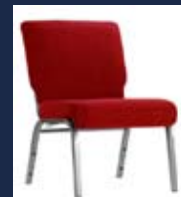

Optional Bookrack

Mixed Blue Maroon Espresso Charcoal Grey

VICTORY CHURCH CHAIRS

19" Wide Chair, 2-1/2" thick cushioned seat
 Optional bookrack with built in communion cup holder
 20 Year Frame Warranty, 10 Year Cushion Warranty
 13/16" Steel Frame, T-Nut Construction
 Available in the colors shown below:

Med Blue Burgundy

Optional Bookrack

PIONEER CHURCH CHAIRS - A FAVORITE FOR MANY YEARS!

1" Steel Tube Frame
 3" Dual Density Seat Foam Cushion
 Lumbar Back Support
 T-Nut Assembly for added strength
 20" Wide Continuous Seating
 Stacks 12 High
 Chair Dolly Available