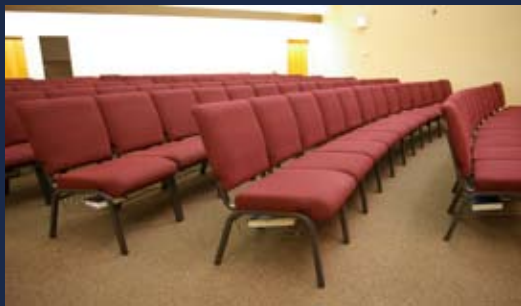

1" Steel Tube Frame
3" Dual Density Seat Foam Cushion
Lumbar Back Support
T-Nut Assembly for added strength
20" Wide Continuous Seating
Stacks 12 High
Chair Dolly Available