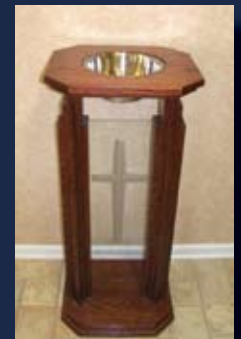

Proclaimer 701 set

708 Flower Table

Proclaimer 703 - Koinonia Church, Greenville

704 Proclaimer Preacher Stand
 Great for Laptop Use!

709 Font

709 Font

COLONIAL WHITE PULPIT FURNITURE

Our Colonial White furniture is handcrafted and finished in brilliant white with medium oak trim. Inscriptions are in gold lettering. Pulpits have an adjustable Bible Rest and additional Shelf on back. Pulpit #900W – 48” Wide
 Communion Table #905W – 54” Wide
 Curved Top Minister Chairs
 #548W – Senior Pastor Chair – 48” Tall x 25” Wide
 #544W – Assoc. Pastor Chair – 44” Tall x 25” Wide