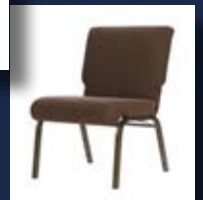

Optional Bookrack

Mixed Blue Maroon Espresso Charcoal Grey

VICTORY CHURCH CHAIRS

19" Wide Chair, 2-1/2" thick cushioned seat
 Optional bookrack with built in communion cup holder
 20 Year Frame Warranty, 10 Year Cushion Warranty
 13/16" Steel Frame, T-Nut Construction
 Available in the colors shown below:

Med Blue Burgundy

Optional Bookrack

PIONEER CHURCH CHAIRS - A FAVORITE FOR MANY YEARS!

1" Steel Tube Frame
 3" Dual Density Seat Foam Cushion
 Lumbar Back Support
 T-Nut Assembly for added strength
 20" Wide Continuous Seating
 Stacks 12 High
 Chair Dolly Available