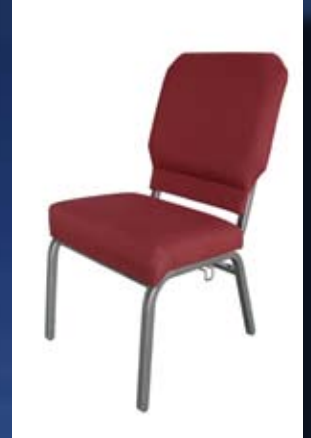

Mixed Blue Maroon Espresso Charcoal Grey